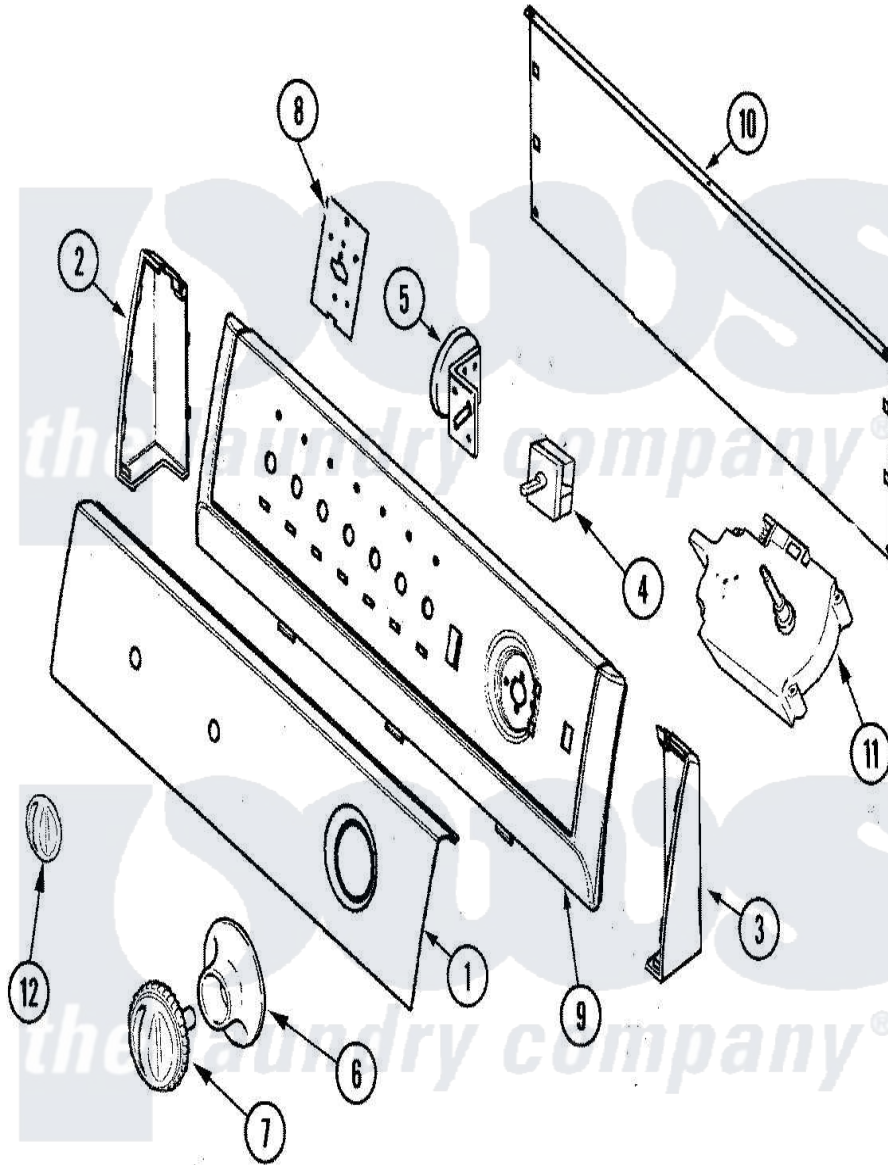

Crosley CW5500W 03 - CONTROL PANEL

Crosley [Residential Crosley CW5500W Washer Parts](#) Parts Diagram 03 - CONTROL PANEL
 Click on the part number to view part

Item	Original Part Number	Replaced By	Status	Part Description
1	21002017			Panel, Control / Facia
"	21002153			Facia
2	25-3092	90767		Screw, 8A X 3/8 HeX Washer Head Tapping
"	21001546			Endcap, Panel
3	21001547			Endcap, Panel
"	25-3092	90767		Screw, 8A X 3/8 HeX Washer Head Tapping
4	25-3092	90767		Screw, 8A X 3/8 HeX Washer Head Tapping
"	21001139			Switch, Water Temp. 3 Position
5	25-3092	90767		Screw, 8A X 3/8 HeX Washer Head Tapping
"	21001882			Switch, Pressure
"	Y2201474			Switch, Pressure
"	21002077			Shield, Control-1 Hole/Console
6	21001520			Skirt, Timer Knob

7	21001526		Knob, Timer
8	21001517		Shield, Control
9	21001552		Frame , Control Panel
10	25-3092	90767	Screw, 8A X 3/8 HeX Washer Head Tapping
"	21001527		Shield, Rear
11	25-3092	90767	Screw, 8A X 3/8 HeX Washer Head Tapping
"	21001522		Timer
12	21001544		Knob, Selector