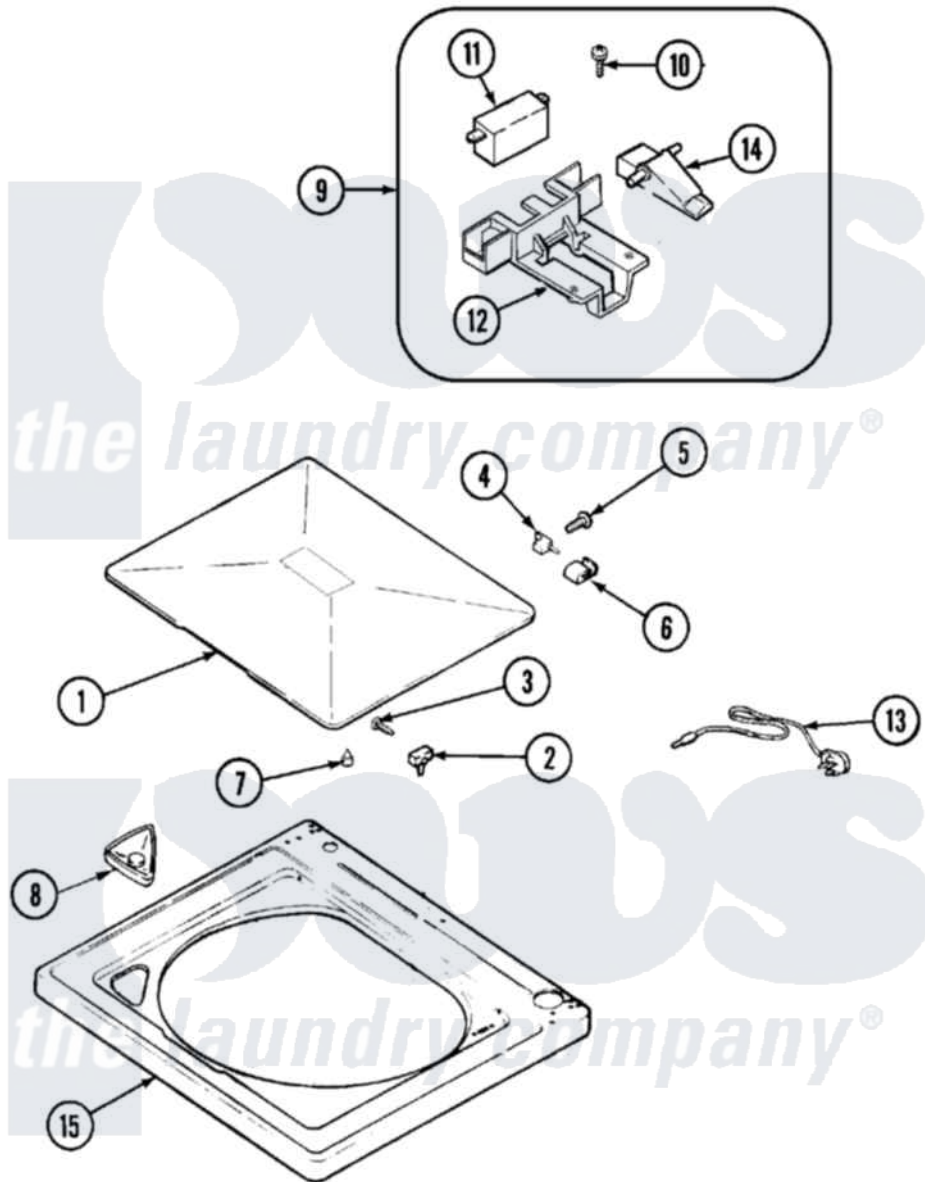

Crosley CW5500W 05 - TOP

Crosley [Residential Crosley CW5500W Washer Parts](#) Parts Diagram 05 - TOP
 Click on the part number to view part

Item	Original Part Number	Replaced By	Status	Part Description
1	35-2026			Lid
2	43-0057			Actuator, Door Switch
3	25-7438			Screw
4	35-2045			Pin, Hinge
5	25-7893			Screw
6	35-2044			Hinge, Lid
7	35-0581			Bumper, Door
8	21001597			Dispenser, Bleach
9	21001137	12001187		Kit, Lid Switch Assembly
10	21001136	3400872		Screw, 8-18 X 3/8
11	21001148	12001187		Kit, Lid Switch Assembly
12	21001135			Housing, Lid Switch
13	21001592			Cord, Power
"	22003817	3370225		Screw
14	21001134			Lever, Lid Switch
15	21001602			Top, Cabinet