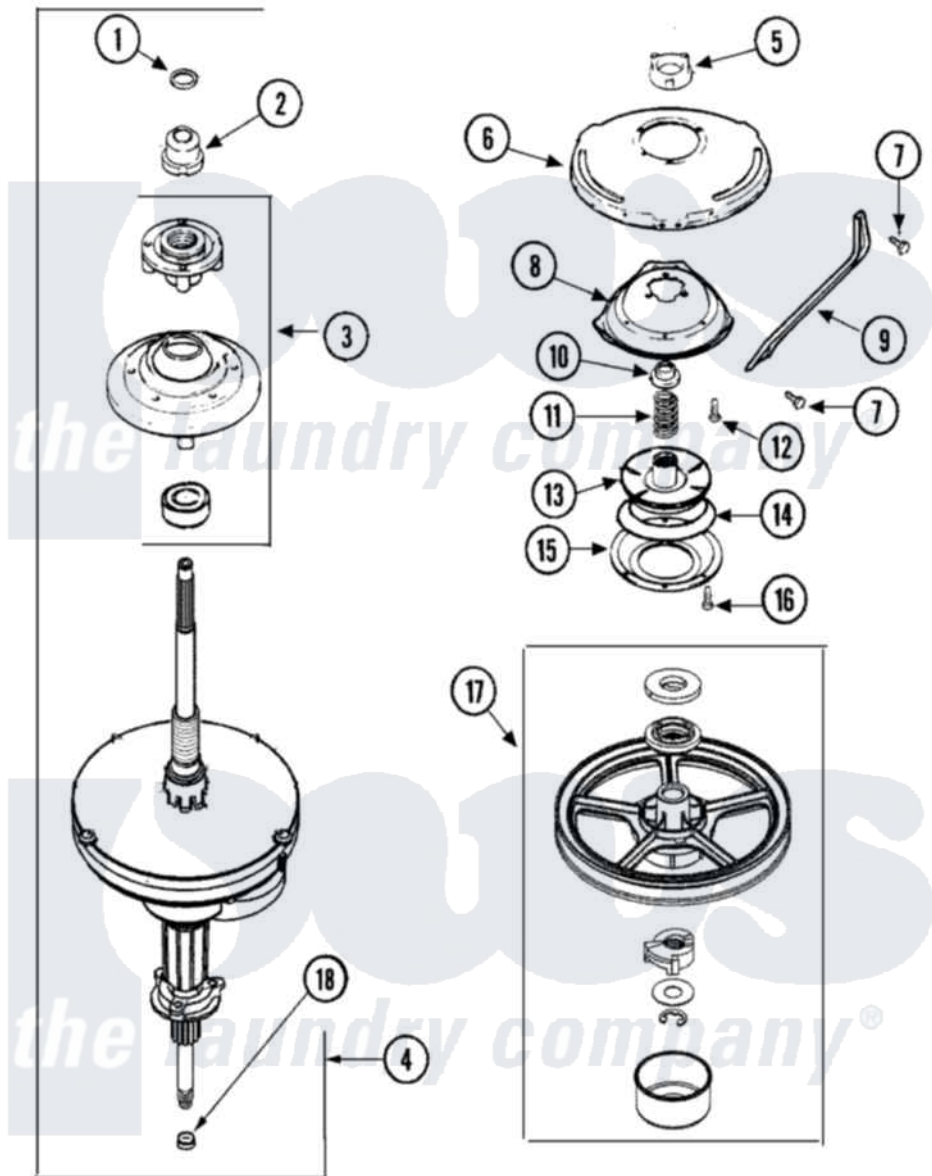

Crosley CW5500W 07 - TRANSMISSION (SERIES 22)

Crosley [Residential Crosley CW5500W Washer Parts](#) Parts Diagram 07 - TRANSMISSION (SERIES 22)
 Click on the part number to view part

Item	Original Part Number	Replaced By	Status	Part Description
1	25-7941			"O" Ring, Agr Drive Shaft
2	21001533	35-5655-1		Seal
3	21001868	W10219156		Tub Seal
4	21001867	35-6615		Ht Tran S
5	21001511	12001562		Bearing Assembly
6	21001518			Support, Tub
7	21001858			Screw 5/16-18 x 1/2
8	21001163			Housing, Suspension
9	21001532			Brace, Tub
10	35-2017			Retainer, Brake Spring
11	21001910			Spring, Brake
12	21001509			Screw, High Performance Plastic
13	21002010	35-6714		Brake Roto
14	21002026			Snubber
15	35-6918			Stator, Brake
16	21001065			Screw, No.10-24 x .50 Hxnibhd