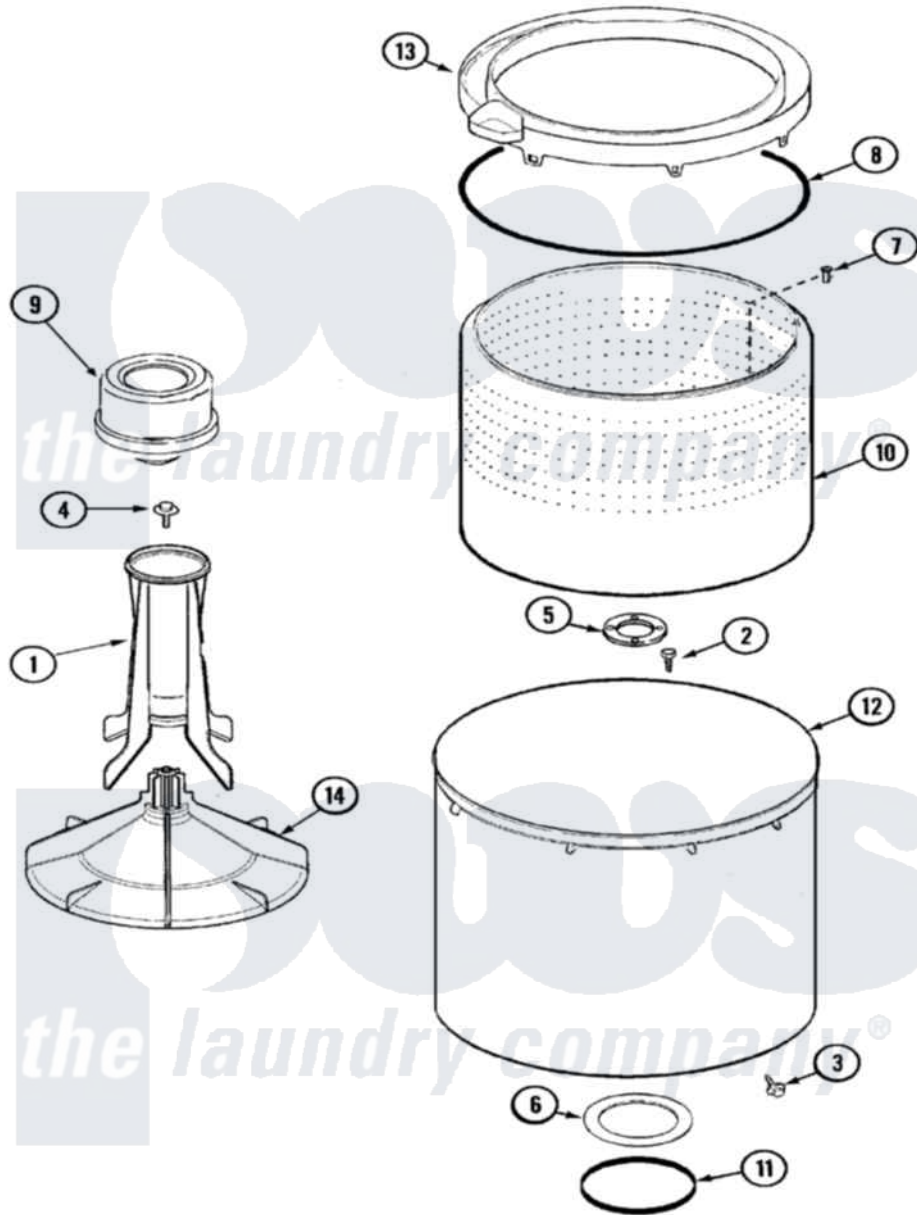

Crosley CW5500W 08 - TUB

Crosley [Residential Crosley CW5500W Washer Parts](#) Parts Diagram 08 - TUB
 Click on the part number to view part

Item	Original Part Number	Replaced By	Status	Part Description
1	21001521			Top, Agitator
2	21001510	22002947		Bolt, Tub
3	25-7953	22002933		Screw
4	25-8004	W10309247		Screw
5	35-3685			Gasket, Basket To Centerpost
6	35-3686			Gasket, Tub To Housing
7	25-7967	3400504		Screw
8	35-2328			Seal, Tub Top
9	21002006			Fabric Disp Assembly
"	21001905			Dispenser, Fabric
10	21001529			Basket Assembly
11	35-2978			Seal, Tub/Housing
12	35-3700			Tub Assembly
13	21001531		Not Available	TOP, TUB (PLASTIC)
14	21001530			Base, Agitator