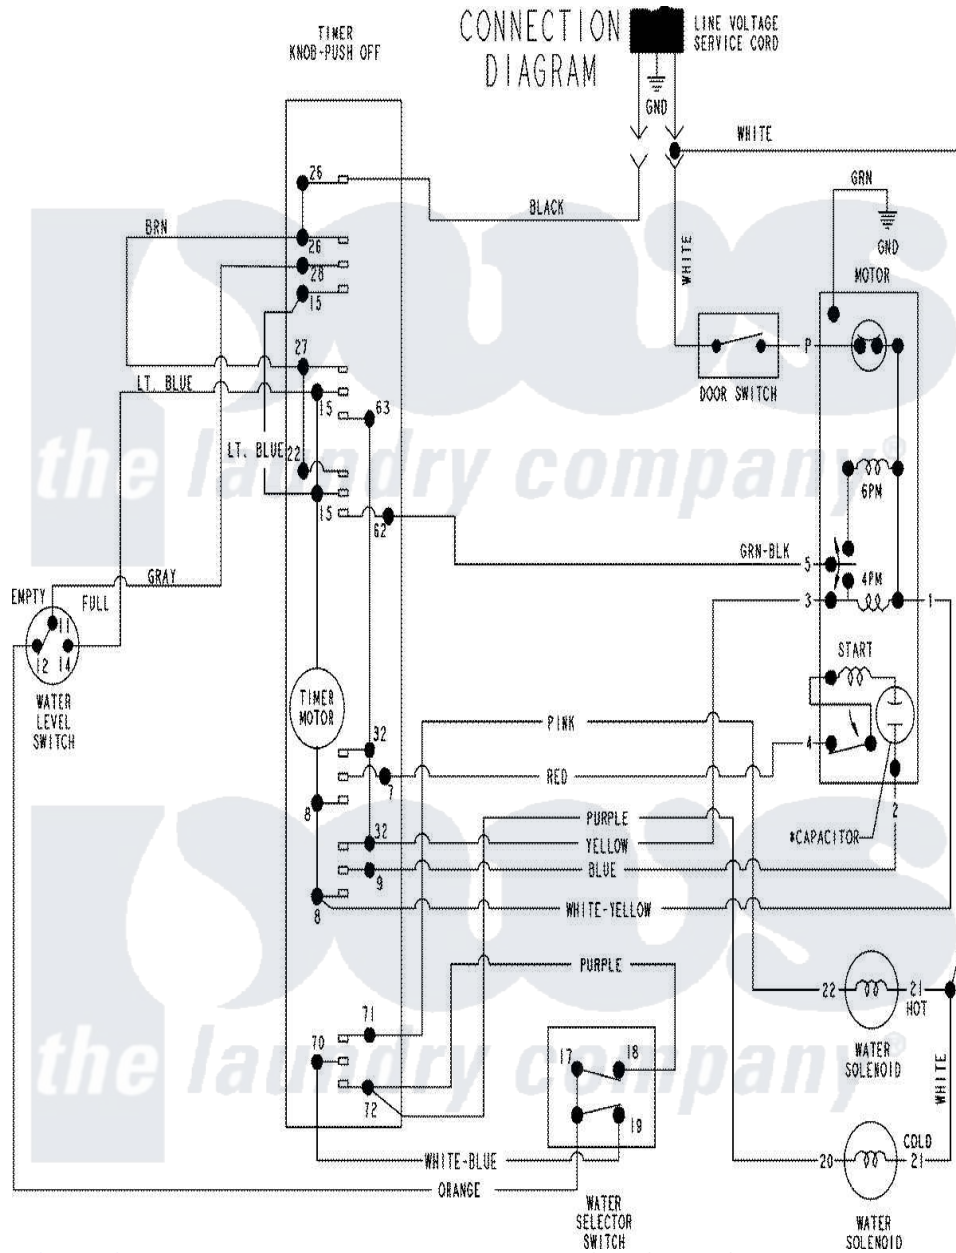

# Crosley CW5500W 10 - WIRING INFORMATION

Crosley [Residential Crosley CW5500W Washer Parts](#) Parts Diagram 10 - WIRING INFORMATION  
 Click on the part number to view part

Item	Original Part Number	Replaced By	Status	Part Description
NI	15003778		Not Available	WIRING INFORMATION