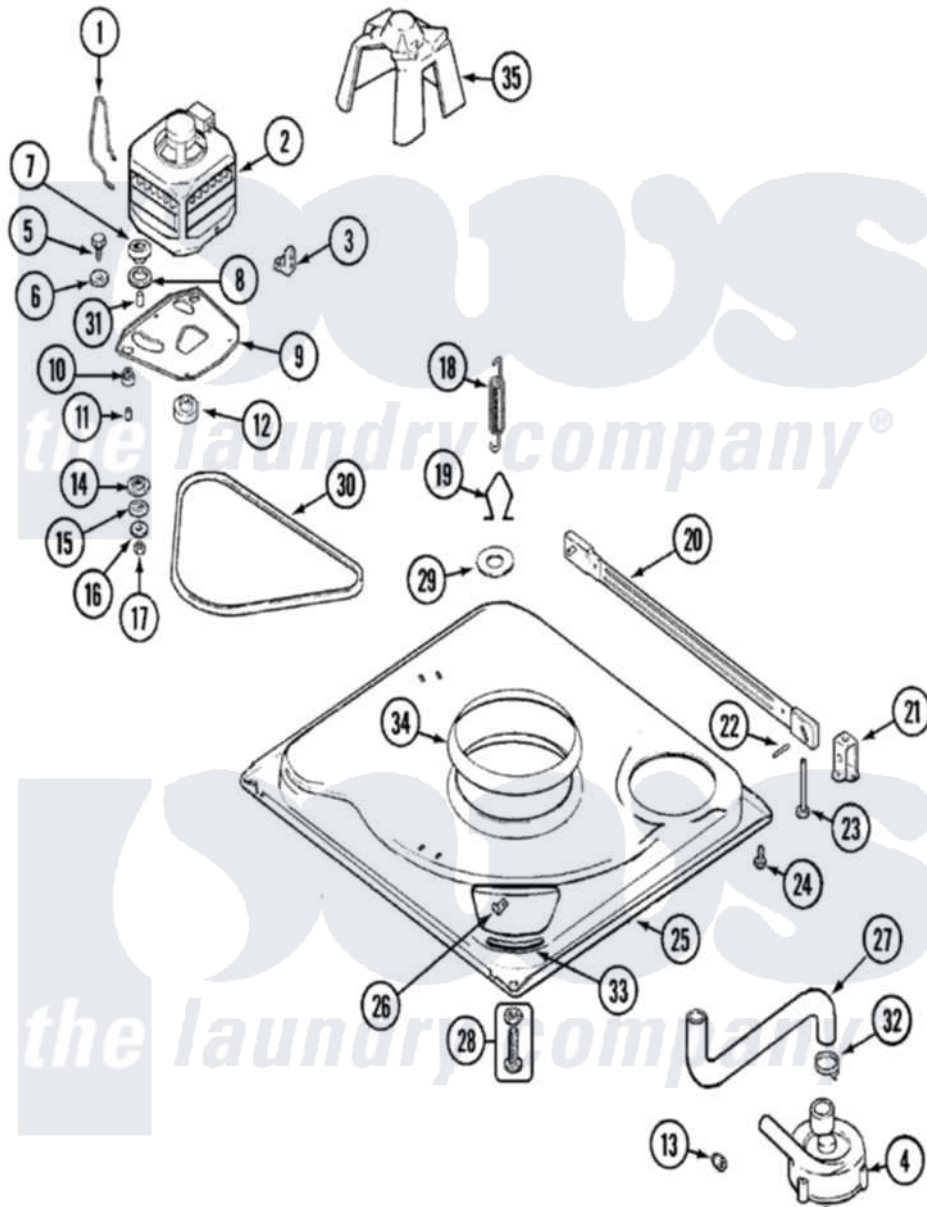

Crosley CW6000A 01 - BASE

Crosley [Residential Crosley CW6000A Washer Parts](#) Parts Diagram 01 - BASE
 Click on the part number to view part

Item	Original Part Number	Replaced By	Status	Part Description
1	21001110	22004376		Spring, Motor Pivot
2	21001750	21001950		MoTor, 2SP 1/2hp 120V/60Hz Hi-Tor
3	21001486			Foot Slide, Isolator
4	21001732	35-6465		Pump Assem
5	25-7833	21001977		Screw
6	25-7834			Washer, Motor/Base Screw
7	33-9946			Isolator, Motor
8	35-3570			Washer, Motor Pivot
9	21001111	21001783		Plate And Screw Assembly
10	35-3646			Isolator, Motor Plate
11	25-7831			Spacer, Mounting
12	21001506	21001950		MoTor, 2SP 1/2hp 120V/60Hz Hi-Tor
"	25-7117			Set Screw
13	22002721			Shield, Motor
14	35-3571			Slide, Motor Pivot

15	33-9967		Washer, Motor Isolator
16	25-7047		Washer, Flat
17	25-7325	Y707702	Locknut
18	21001598		Spring, Suspension
19	21001166		Hook, Suspension Spring
20	21001754	21001881	Bar, Stabilizer
21	35-2046		Bracket, Stabilizer
22	35-2052		Pin, Stabilizer
23	35-3020	22004469	Leg And Foot Self Stabalizing
24	25-7828	489483	Screw 10-32 X 1/2
25	21001169	12002701	Base Kit
26	25-7845		Speednut, Motor
27	35-3584	21001915	Hose, Tub To Pump
28	35-3507	25001119	Foot And Pad Assembly
29	21001161	21002026	Snubber
30	21352320		Belt, Drive
31	25-7830		Spacer
32	25-6068	285655	Clamp, Hose
33	35-2065		Pad, Motor Plate