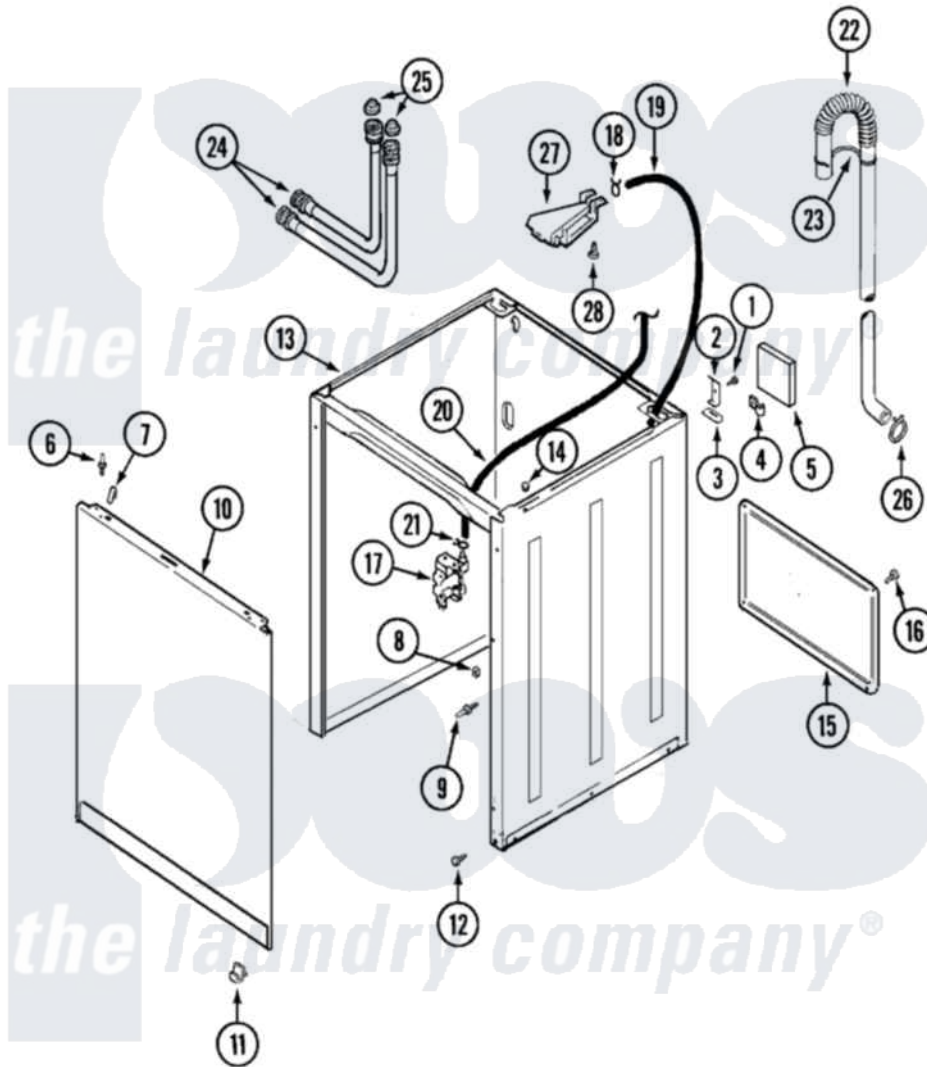

Crosley CW6000A 02 - CABINET

Crosley [Residential Crosley CW6000A Washer Parts](#) Parts Diagram 02 - CABINET
 Click on the part number to view part

Item	Original Part Number	Replaced By	Status	Part Description
1	25-7732	681414		Screw, 10AB X 1/2
2	35-2846			Hinge, Cabinet Top
3	35-4128			Pad, Hinge
4	25-3092	90767		Screw, 8A X 3/8 HeX Washer Head Tapping
5	21001760			Flume Assembly / Water Diverter
6	53-0643			Pin, Locator
7	25-7220			Clip, Cabinet Top
8	Y311426	3400029		Nut, Adapter Plate
9	35-4129			Bumper, Cabinet
"	53-0200			Sleeve, Locator Pin
"	53-0643			Pin, Locator
10	35-2084-24			Panel, Front
"	21002011			Pad, Cabinet
11	53-0120			Clip, Front Panel
12	33-7891	89503		Hose-Inlet

"	33-7046	89503	Hose-Inlet
13	12001802		Kit, Cabinet/Rear Shield
14	33-2653		Bumper, Cabinet
15	25-7080	285655	Clamp, Hose
16	25-7048		Washer
"	22002960		Strainer, Washer Inlet
17	35-2374N		Valve, Water
18	25-7867	596669	Clamp, Manifold
19	35-2378	12002749	Hose, Flume Kit
20	21001749	21001748	Hose, Pressure Switch
21	25-7796	596669	Clamp, Manifold
22	21001513	21001872	Hose, Drain
23	22002701	22003814	Retainer, Drain Hose