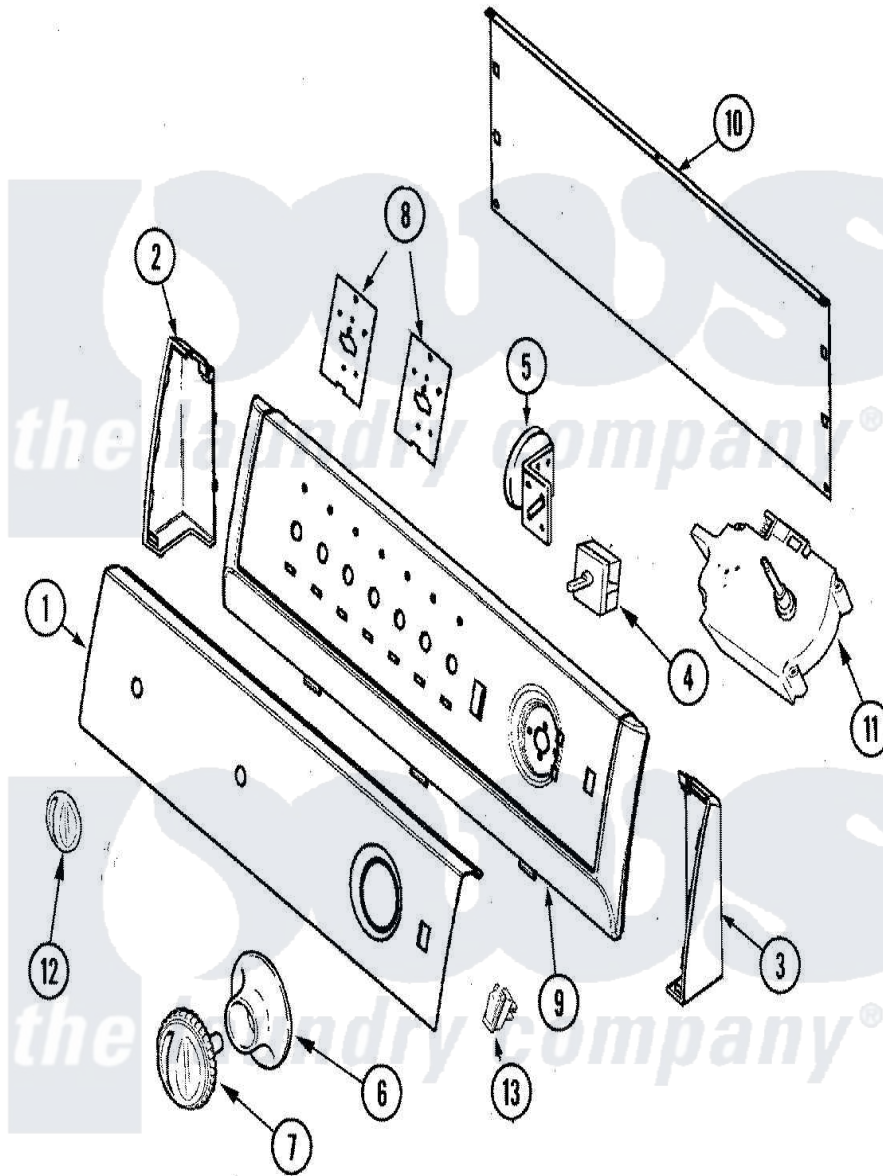

# Crosley CW6000A 03 - CONTROL PANEL

Crosley [Residential Crosley CW6000A Washer Parts](#) Parts Diagram 03 - CONTROL PANEL  
 Click on the part number to view part

| Item | Original Part Number     | Replaced By              | Status | Part Description                        |
|------|--------------------------|--------------------------|--------|---|
| 1    | <a href="#">21001580</a> |                          |        | Panel, Control                          |
| 2    | 25-3092                  | <a href="#">90767</a>    |        | Screw, 8A X 3/8 HeX Washer Head Tapping |
| "    | 21001557                 | <a href="#">21001769</a> |        | Endcap, Panel                           |
| 3    | 21001564                 | <a href="#">21001768</a> |        | Endcap, Panel                           |
| "    | 25-3092                  | <a href="#">90767</a>    |        | Screw, 8A X 3/8 HeX Washer Head Tapping |
| 4    | <a href="#">21001226</a> |                          |        | Switch, Water Temp. 4 Position          |
| "    | 25-3092                  | <a href="#">90767</a>    |        | Screw, 8A X 3/8 HeX Washer Head Tapping |
| 5    | 25-3092                  | <a href="#">90767</a>    |        | Screw, 8A X 3/8 HeX Washer Head Tapping |
| "    | <a href="#">21001554</a> |                          |        | Switch, Water Level                     |
| 6    | <a href="#">21001563</a> |                          |        | Skirt                                   |
| 7    | 21001559                 | <a href="#">21001770</a> |        | Knob, Timer                             |
| 8    | <a href="#">21001517</a> |                          |        | Shield, Control                         |
| 9    | 21001581                 | <a href="#">21001766</a> |        | Frame, Control Panel                    |