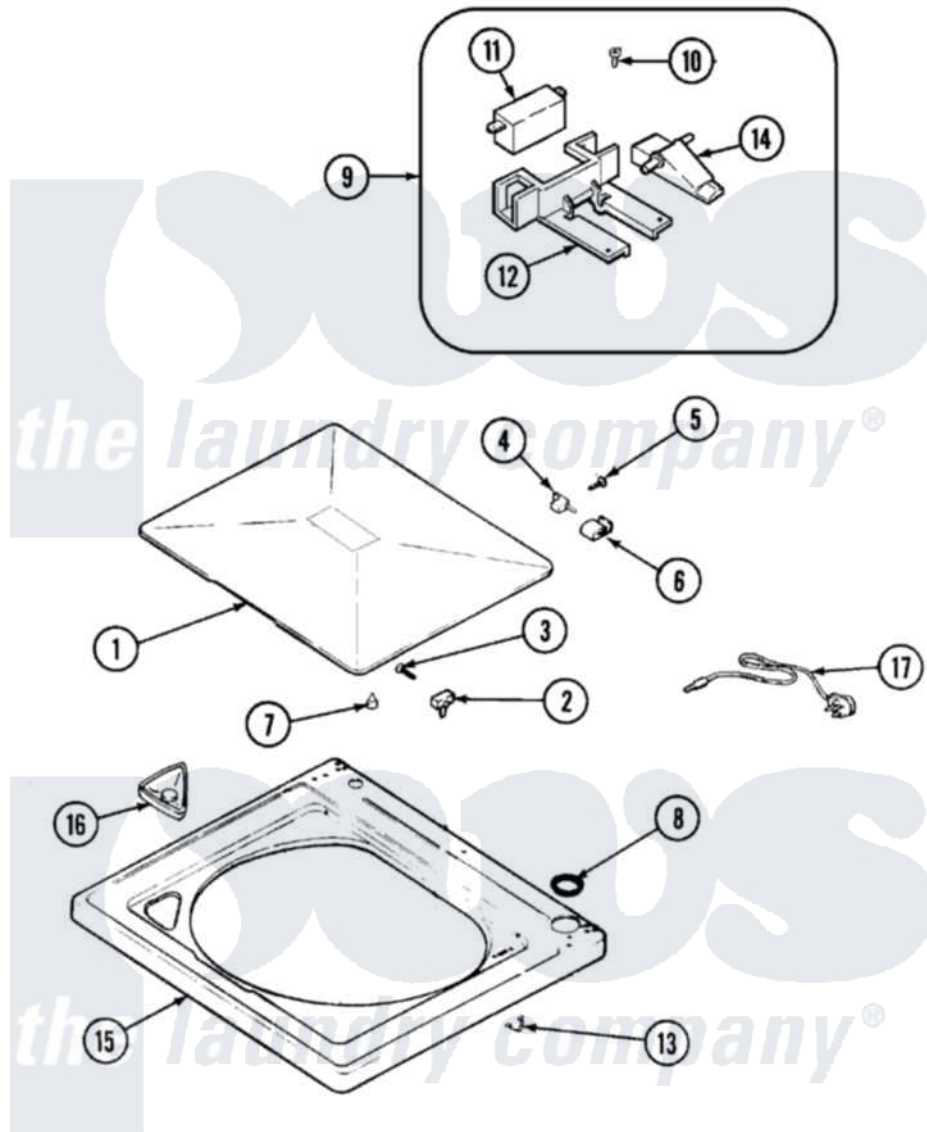

# Crosley CW6000A 04 - TOP

Crosley [Residential Crosley CW6000A Washer Parts](#) Parts Diagram 04 - TOP  
 Click on the part number to view part

Item	Original Part Number	Replaced By	Status	Part Description
1	35-2026-24		Not Available	LID (ALM)
2	<a href="#">43-0057</a>			Actuator, Door Switch
3	<a href="#">25-7438</a>			Screw
4	<a href="#">35-2045</a>			Pin, Hinge
5	<a href="#">25-7893</a>			Screw
6	<a href="#">35-2044</a>			Hinge, Lid
7	<a href="#">35-0581</a>			Bumper, Door
"	<a href="#">25-7893</a>			Screw
8	<a href="#">35-2063</a>			Bushing, Insulator
9	21001137	<a href="#">12001187</a>		Kit, Lid Switch Assembly
10	21001136	<a href="#">3400872</a>		Screw, 8-18 X 3/8
11	21001148	<a href="#">12001187</a>		Kit, Lid Switch Assembly
12	<a href="#">21001135</a>			Housing, Lid Switch
13	<a href="#">21001592</a>			Cord, Power
14	<a href="#">21001134</a>			Lever, Lid Switch
15	<a href="#">21001763</a>			Top, Cabinet