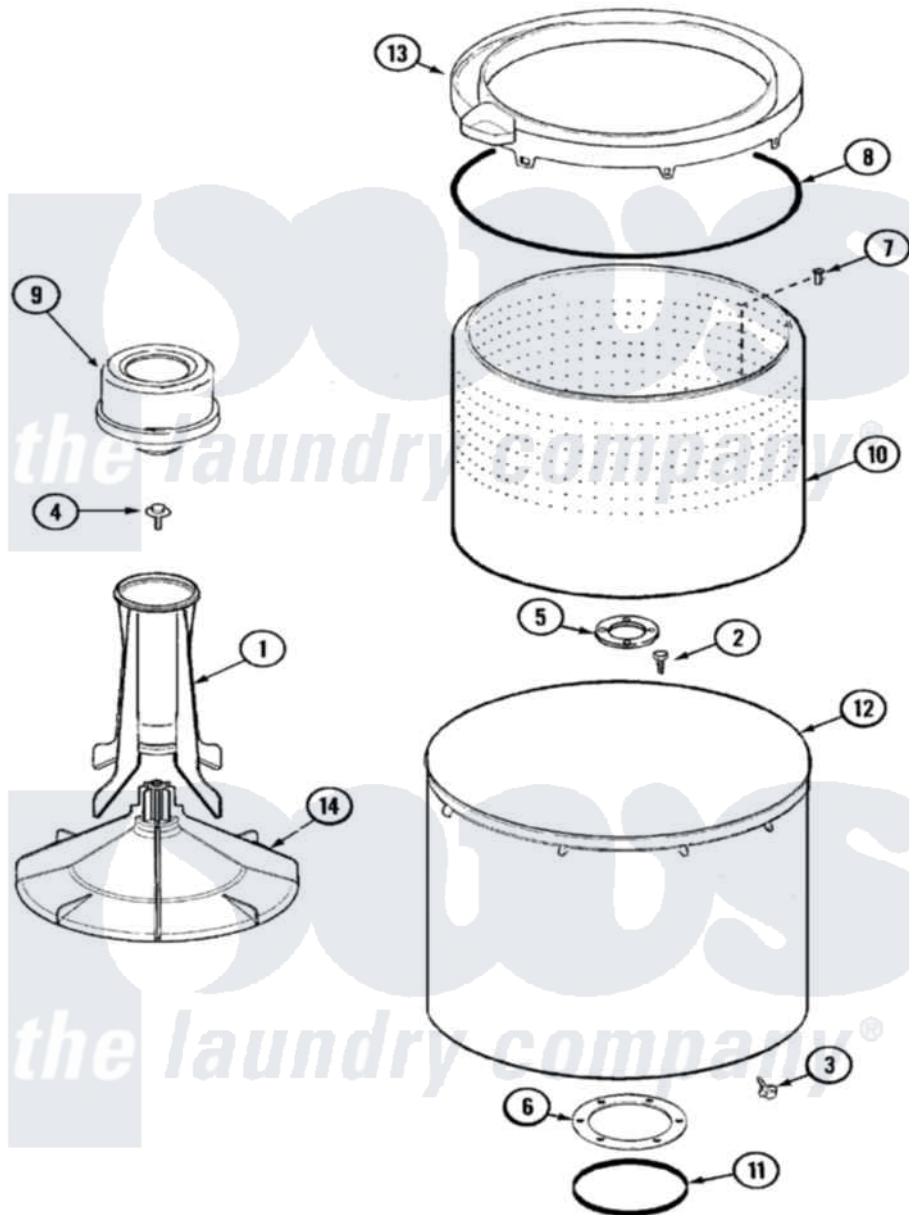

# Crosley CW6000A 06 - TUB

Crosley [Residential Crosley CW6000A Washer Parts](#) Parts Diagram 06 - TUB  
 Click on the part number to view part

Item	Original Part Number	Replaced By	Status	Part Description
1	<a href="#">21001521</a>			Top, Agitator
2	21001510	<a href="#">22002947</a>		Bolt, Tub
3	25-7953	<a href="#">22002933</a>		Screw
4	25-8004	<a href="#">W10309247</a>		Screw
5	<a href="#">35-3685</a>			Gasket, Basket To Centerpost
6	<a href="#">35-3686</a>			Gasket, Tub To Housing
7	25-7967	<a href="#">3400504</a>		Screw
8	<a href="#">35-2328</a>			Seal, Tub Top
9	<a href="#">21001905</a>			Dispenser, Fabric
10	<a href="#">21001529</a>			Basket Assembly
11	<a href="#">35-2978</a>			Seal, Tub/Housing
12	<a href="#">35-3700</a>			Tub Assembly
13	21001531		Not Available	TOP, TUB (PLASTIC)
14	<a href="#">21001530</a>			Base, Agitator