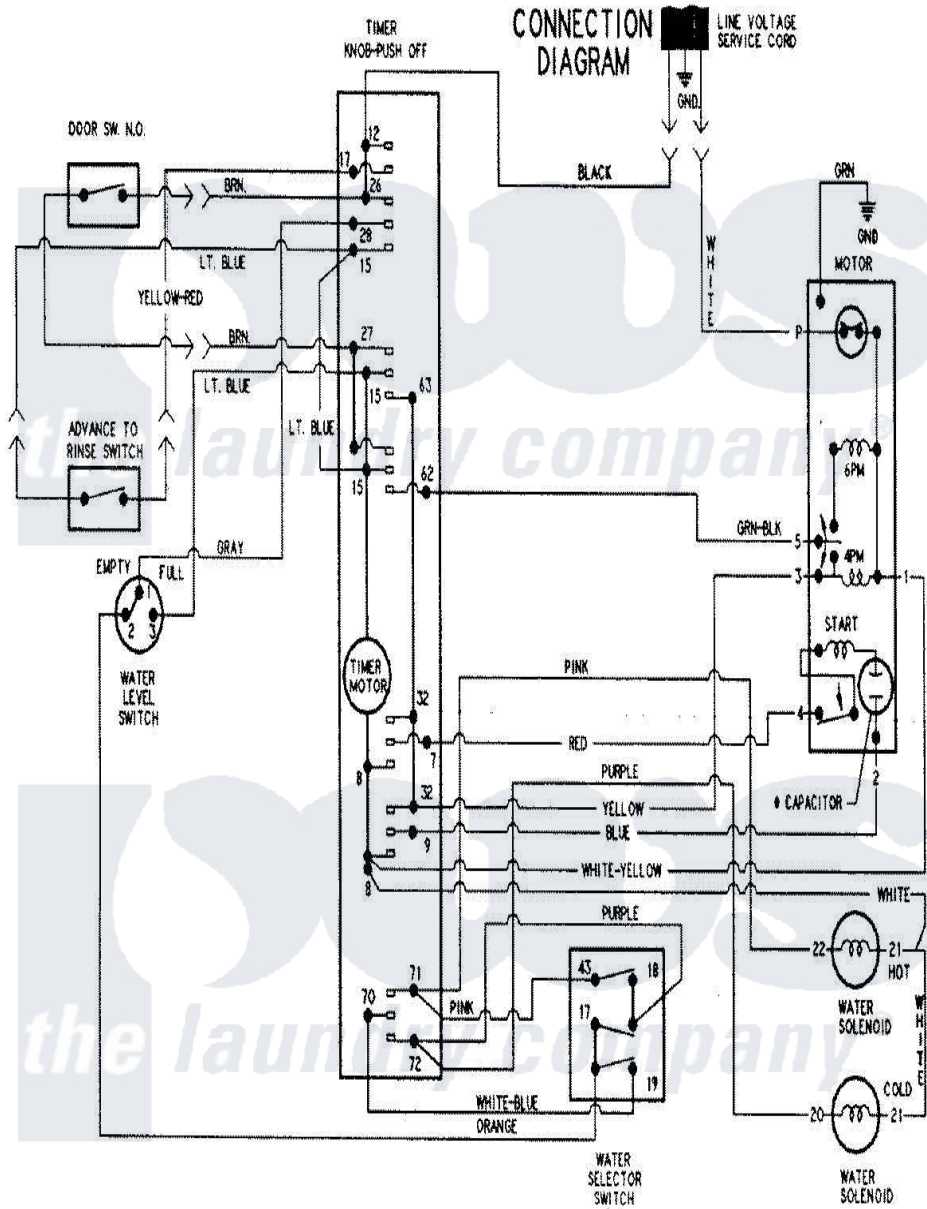

Crosley CW6000A 07 - WIRING INFORMATION

Crosley Residential Crosley CW6000A Washer Parts Parts Diagram 07 - WIRING INFORMATION
 Click on the part number to view part

Item	Original Part Number	Replaced By	Status	Part Description
NI	15002613		Not Available	WIRING INFORMATION