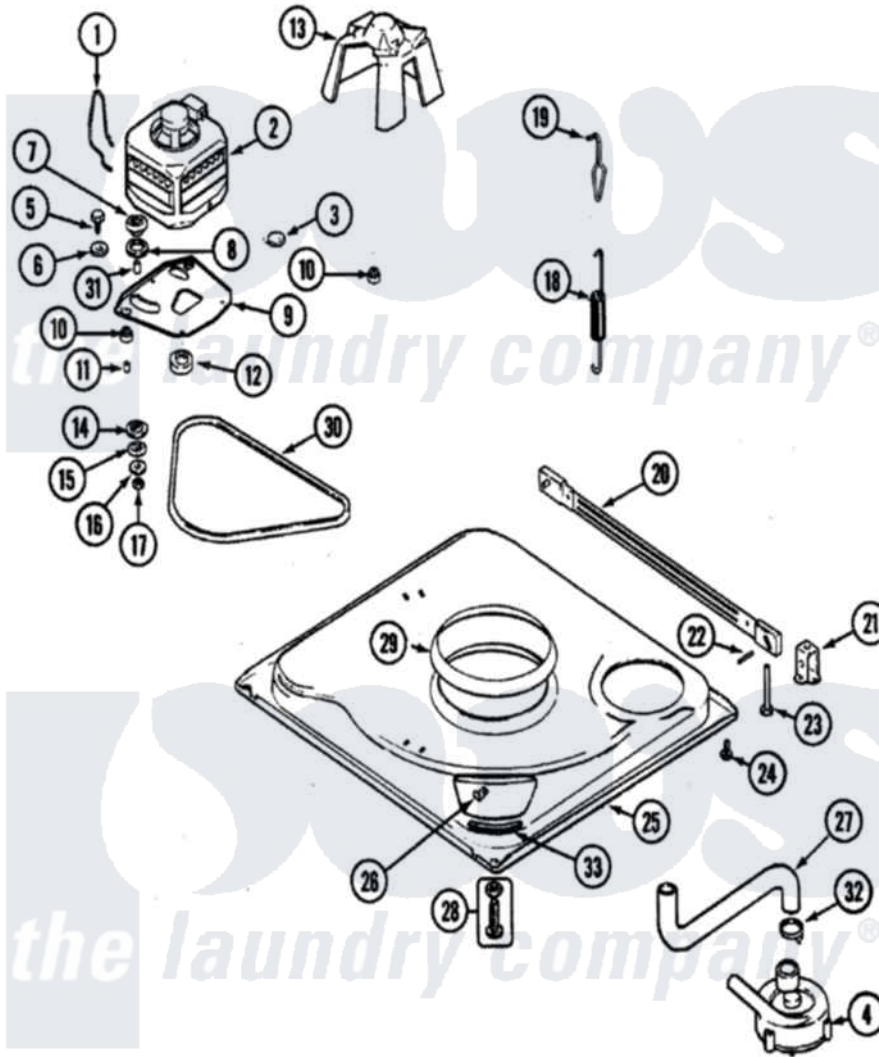

# Crosley CW6000Q 02 - BASE (CW6000 SERIES 19)

Crosley [Residential Crosley CW6000Q Washer Parts](#) Parts Diagram 02 - BASE (CW6000 SERIES 19)

[Click on the part number to view part](#)

Item	Original Part Number	Replaced By	Status	Part Description
1	21001110	<a href="#">22004376</a>		Spring, Motor Pivot
2	21001750	<a href="#">21001950</a>		MoTor, 2SP 1/2hp 120V/60Hz Hi-Tor
3	<a href="#">21001486</a>			Foot Slide, Isolator
4	21001873	<a href="#">35-6780</a>		Pump-Water
5	25-7833	<a href="#">21001977</a>		Screw
6	<a href="#">25-7834</a>			Washer, Motor/Base Screw
7	<a href="#">33-9946</a>			Isolator, Motor
8	<a href="#">35-3570</a>			Washer, Motor Pivot
9	<a href="#">21001783</a>			Plate And Screw Assembly
10	<a href="#">35-3646</a>			Isolator, Motor Plate
11	<a href="#">25-7831</a>			Spacer, Mounting
12	21001506	<a href="#">21001950</a>		MoTor, 2SP 1/2hp 120V/60Hz Hi-Tor
13	<a href="#">22002721</a>			Shield, Motor
14	<a href="#">35-3571</a>			Slide, Motor Pivot
15	<a href="#">33-9967</a>			Washer, Motor Isolator

16	<a href="#">25-7047</a>		Washer, Flat
17	25-7325	<a href="#">Y707702</a>	Locknut
18	12002102	<a href="#">12002773</a>	Spring
19	<a href="#">21001166</a>		Hook, Suspension Spring
20	21001754	<a href="#">21001881</a>	Bar, Stabilizer
21	<a href="#">35-2046</a>		Bracket, Stabilizer
22	<a href="#">35-2052</a>		Pin, Stabilizer
23	35-3020	<a href="#">22004469</a>	Leg And Foot Self Stabalizing
24	25-7828	<a href="#">489483</a>	Screw 10-32 X 1/2
25	21001893	<a href="#">12002701</a>	Base Kit
26	<a href="#">25-7845</a>		Speednut, Motor
27	<a href="#">21001915</a>		Hose, Tub To Pump
28	35-3507	<a href="#">25001119</a>	Foot And Pad Assembly
29	21001161	<a href="#">21002026</a>	Snubber
30	<a href="#">21352320</a>		Belt, Drive
31	<a href="#">25-7830</a>		Spacer
32	25-6068	<a href="#">285655</a>	Clamp, Hose
33	<a href="#">35-2065</a>		Pad, Motor Plate