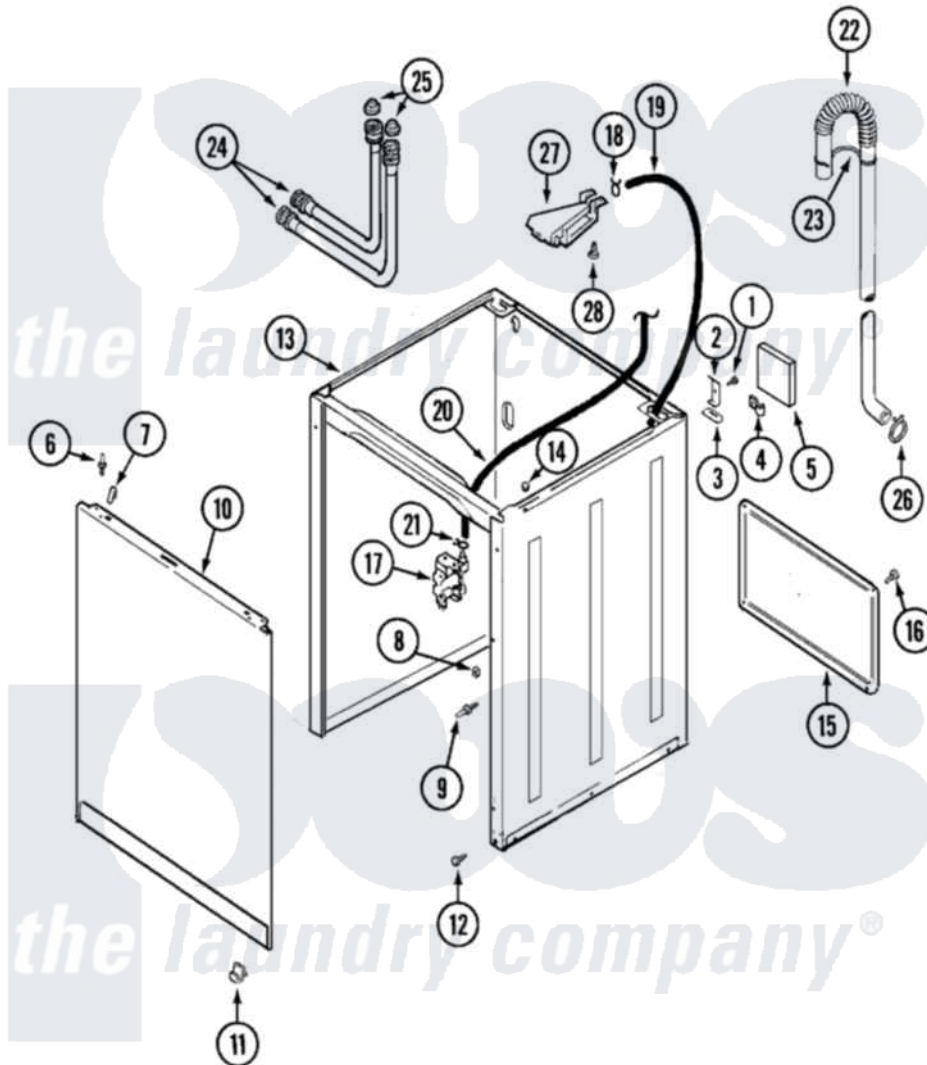

Crosley CW6000Q 03 - CABINET

Crosley [Residential Crosley CW6000Q Washer Parts](#) Parts Diagram 03 - CABINET
 Click on the part number to view part

Item	Original Part Number	Replaced By	Status	Part Description
1	25-7732	681414		Screw, 10AB X 1/2
2	35-2846			Hinge, Cabinet Top
3	35-4128			Pad, Hinge
4	25-3092	90767		Screw, 8A X 3/8 HeX Washer Head Tapping
5	21001760			Flume Assembly / Water Diverter
6	53-0643			Pin, Locator
7	25-7220			Clip, Cabinet Top
8	Y311426	3400029		Nut, Adapter Plate
9	53-0643			Pin, Locator
"	53-0200			Sleeve, Locator Pin
"	35-4129			Bumper, Cabinet
10	21001781			Panel, Front
"	21002011			Pad, Cabinet
11	53-0120			Clip, Front Panel
12	33-7891	89503		Hose-Inlet

"	33-7046	89503	Hose-Inlet
13	21001780	21001877	Cabinet
14	33-2653		Bumper, Cabinet
15	25-7080	285655	Clamp, Hose
16	25-7048		Washer
"	22002960		Strainer, Washer Inlet
17	35-2374N		Valve, Water
"	21001747	21001932	Valve, Water Inlet
18	25-7867	596669	Clamp, Manifold
19	35-2378	12002749	Hose, Flume Kit
20	21001749	21001748	Hose, Pressure Switch
21	25-7796	596669	Clamp, Manifold
22	21001513	21001872	Hose, Drain
23	22002701	22003814	Retainer, Drain Hose