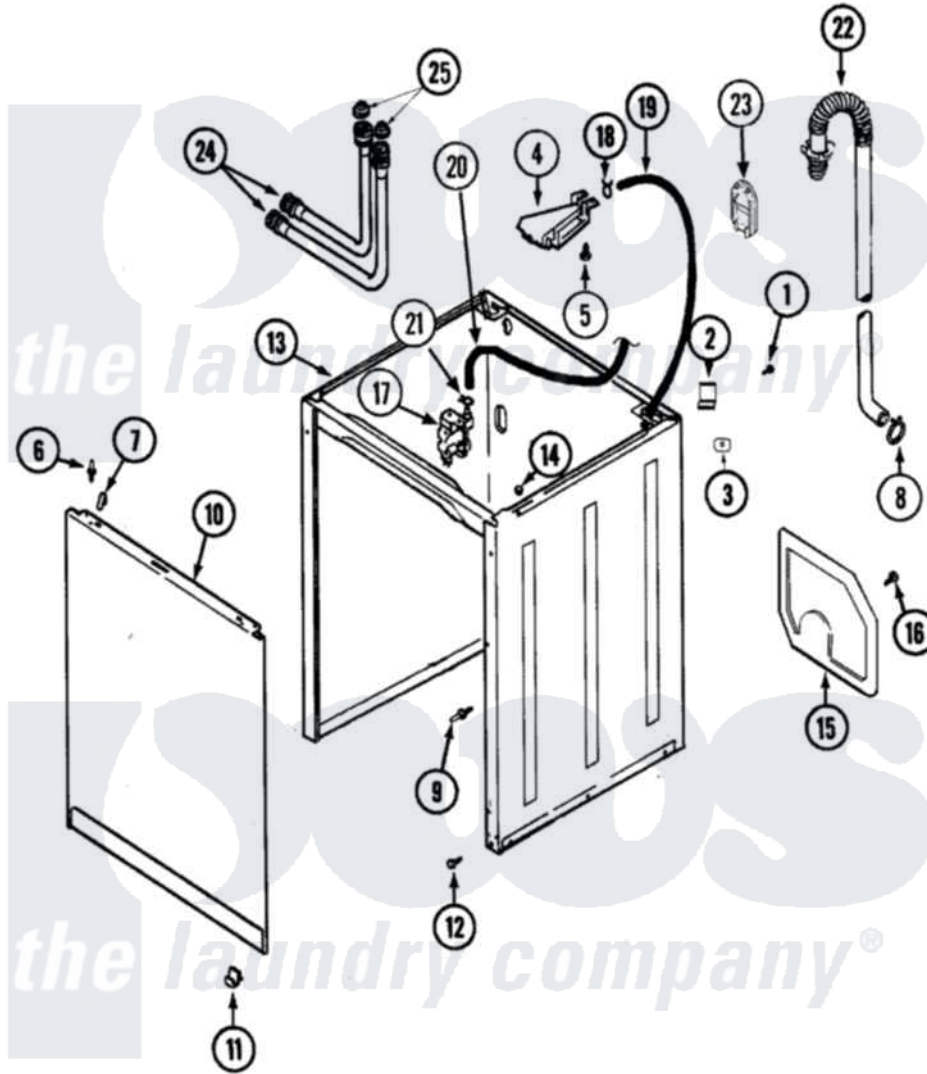

Crosley CW6000Q 04 - CABINET (SERIES 16)

Crosley [Residential Crosley CW6000Q Washer Parts](#) Parts Diagram 04 - CABINET (SERIES 16)
 Click on the part number to view part

Item	Original Part Number	Replaced By	Status	Part Description
1	25-7893			Screw
2	35-2846			Hinge, Cabinet Top
3	35-4128			Pad, Hinge
4	21001760			Flume Assembly / Water Diverter
5	25-3092	90767		Screw, 8A X 3/8 HeX Washer Head Tapping
6	25-0224	3400029		Nut, Adapter Plate
"	53-0643			Pin, Locator
"	53-0200			Sleeve, Locator Pin
7	25-7220			Clip, Cabinet Top
8	21001875	285655		Clamp, Hose
9	21001829			Post, Locating
10	21001781			Panel, Front
"	21002011			Pad, Cabinet
"	21001281			Damper, Sound Pad
11	53-0120			Clip, Front Panel

"	25-7732	681414	Screw, 10AB X 1/2
12	35-4129		Bumper, Cabinet
13	21001877		Cabinet
14	33-2653		Bumper, Cabinet
15	21001876		Shield, Rear
16	25-7732	681414	Screw, 10AB X 1/2
17	21001747	21001932	Valve, Water Inlet
18	25-7867	596669	Clamp, Manifold
19	35-2378	12002749	Hose, Flume Kit
20	21001748		Hose, Pressure Switch
21	25-7796	596669	Clamp, Manifold
22	21001872		Hose, Drain
23	21001874		Outlet, Drain Hose
24	33-7046	89503	Hose-Inlet
"	33-7891	89503	Hose-Inlet
25	33-4264N		Strainer And Washer Kit