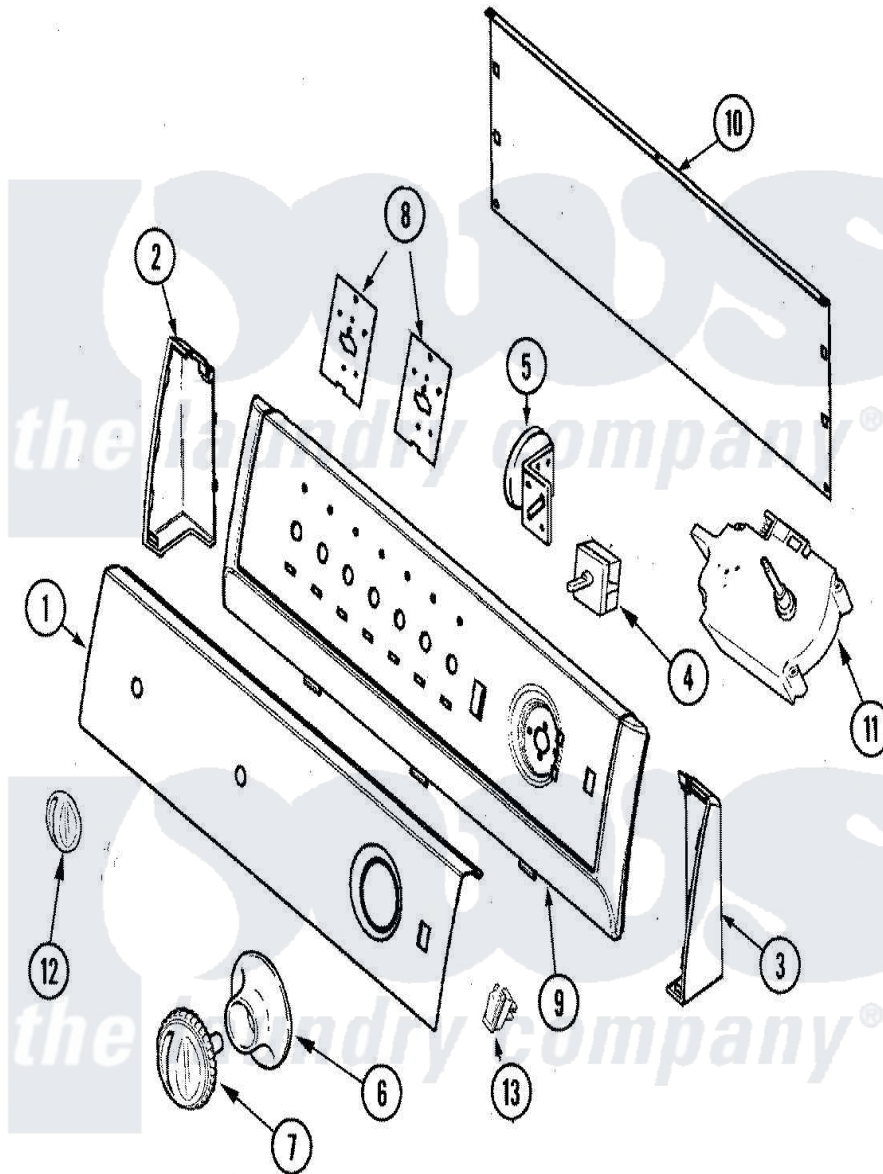

Crosley CW6000Q 05 - CONTROL PANEL

Crosley [Residential Crosley CW6000Q Washer Parts](#) Parts Diagram 05 - CONTROL PANEL
 Click on the part number to view part

Item	Original Part Number	Replaced By	Status	Part Description
1	21001773			Panel, Control
2	21001769			Endcap, Panel
"	25-3092	90767		Screw, 8A X 3/8 HeX Washer Head Tapping
3	25-3092	90767		Screw, 8A X 3/8 HeX Washer Head Tapping
"	21001768			Endcap, Panel
4	21001226			Switch, Water Temp. 4 Position
"	25-3092	90767		Screw, 8A X 3/8 HeX Washer Head Tapping
5	25-3092	90767		Screw, 8A X 3/8 HeX Washer Head Tapping
"	21001554			Switch, Water Level
6	21001771			Skirt, Timer Knob
7	21001770			Knob, Timer
8	21001517			Shield, Control
9	21001766			Frame, Control Panel

10	21001527		Shield, Rear
"	25-3092	90767	Screw, 8A X 3/8 HeX Washer Head Tapping
11	25-3092	90767	Screw, 8A X 3/8 HeX Washer Head Tapping
"	21001561		Timer
12	21001772		Knob, Selector
13	21001776		Switch, Rocker
NI	16009629	Not Available	MANUAL, USE & CARE
"	21001725	Not Available	MANUAL, USE & CARE (SPAN)
"	21001790	Not Available	HARNES, WIRE