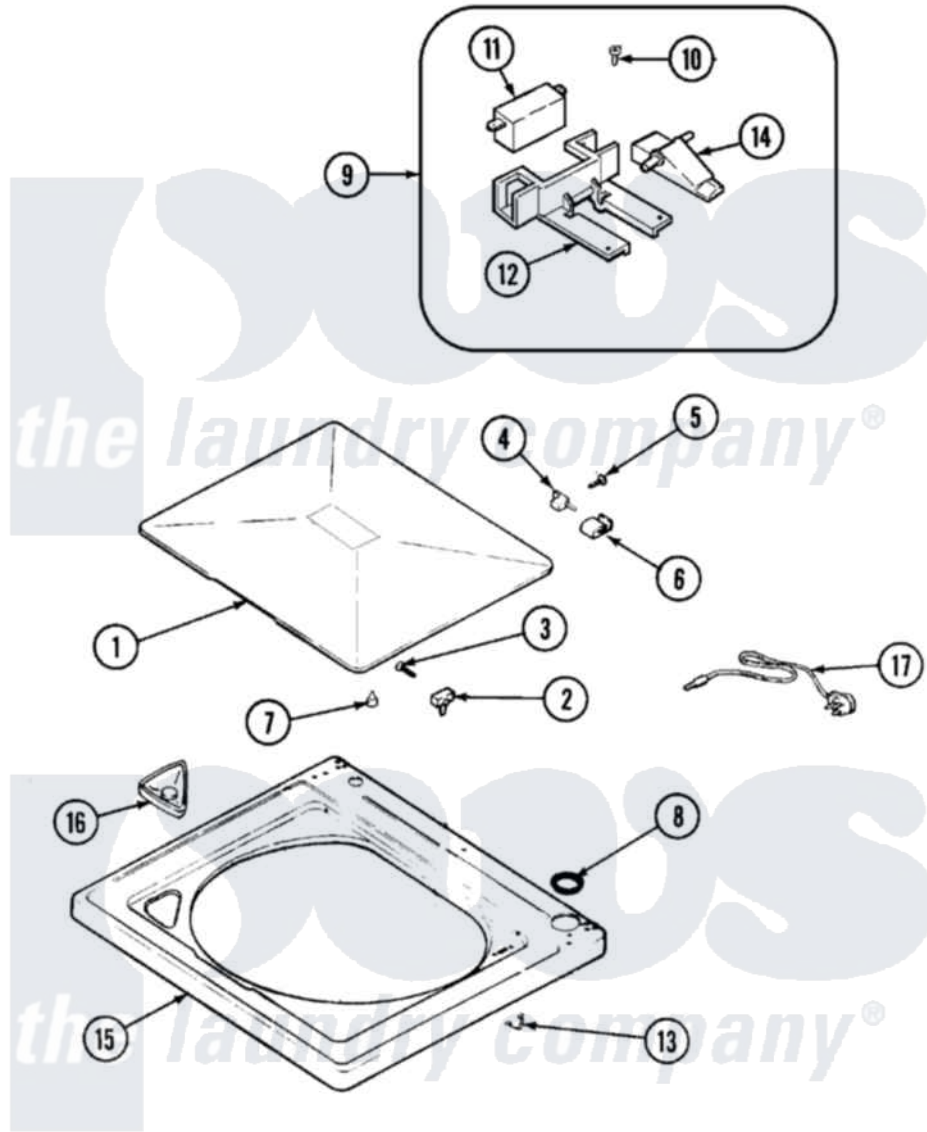

Crosley CW6000Q 06 - TOP

Crosley [Residential Crosley CW6000Q Washer Parts](#) Parts Diagram 06 - TOP
 Click on the part number to view part

Item	Original Part Number	Replaced By	Status	Part Description
1	21001779			Lid
2	43-0057			Actuator, Door Switch
3	25-7438			Screw
4	35-2045			Pin, Hinge
5	25-7893			Screw
6	35-2044			Hinge, Lid
7	35-0581			Bumper, Door
"	25-7893			Screw
8	35-2063			Bushing, Insulator
9	21001137	12001187		Kit, Lid Switch Assembly
10	21001136	3400872		Screw, 8-18 X 3/8
11	21001148	12001187		Kit, Lid Switch Assembly
12	21001135			Housing, Lid Switch
13	21001592			Cord, Power
14	21001134			Lever, Lid Switch
15	21001778			Top, Cabinet