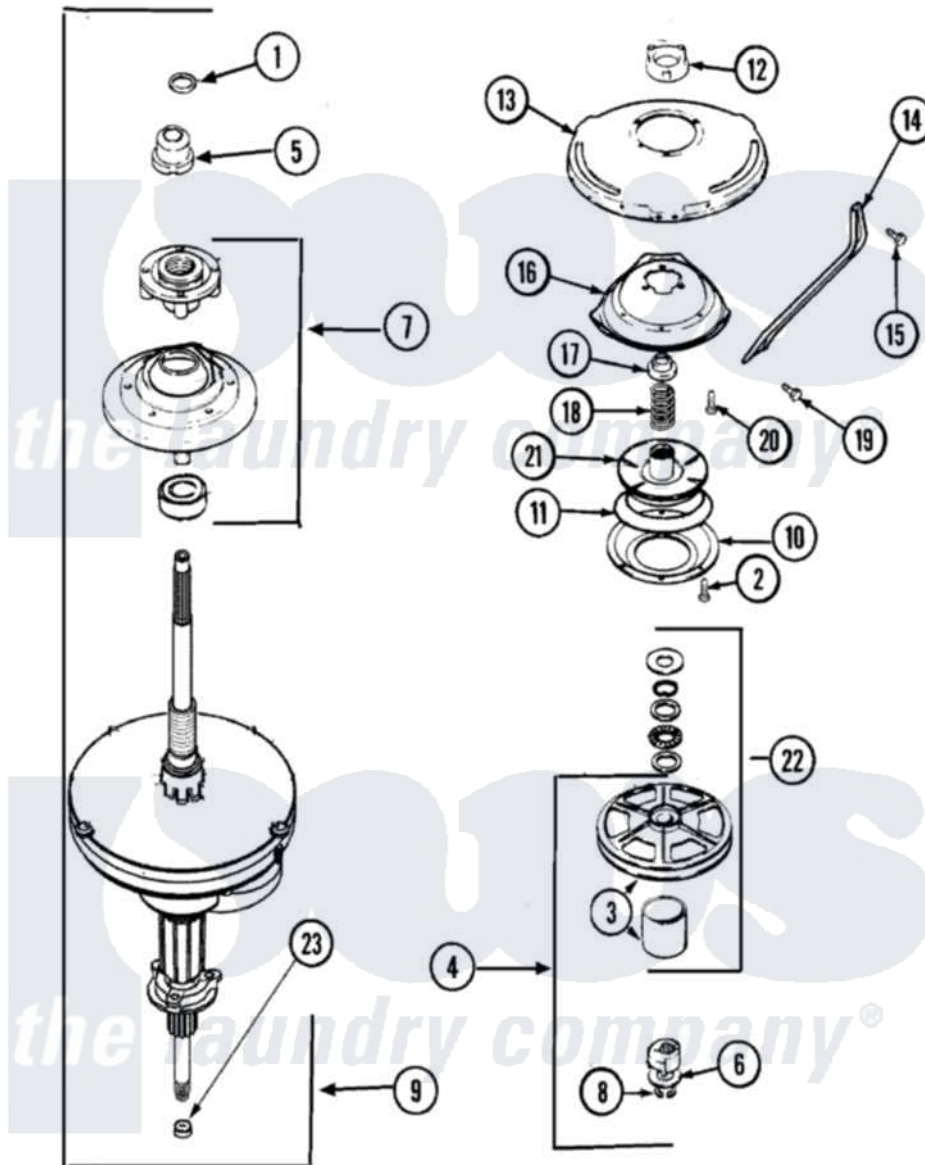

Crosley CW6000Q 08 - TRANSMISSION (SERIES 17)

Crosley Residential Crosley CW6000Q Washer Parts Parts Diagram 08 - TRANSMISSION (SERIES 17)

[Click on the part number to view part](#)

Item	Original Part Number	Replaced By	Status	Part Description
1	25-7941			"O" Ring, Agr Drive Shaft
2	21001065			Screw, No.10-24 x .50 Hxnibhd
3	12001797	12002213		Thrust Bearing Kit
4	LA-2007	12002213		Thrust Bearing Kit
5	21001533	35-5655-1		Seal
6	35-2132			Washer, 1.25ODX.530IDX.032
"	35-2082			Washer, 1.25ODX.530IDX.062
7	21001868	W10219156		Tub Seal
8	25-7854			Ring, Retaining
9	21001867	35-6615		Ht TranS S
10	35-2018	35-6918		Stator, Brake
11	21001161	21002026		Snubber
12	35-2205			Bearing, Spin
"	21001511	12001562		Bearing Assembly
13	21001518			Support, Tub
14	21001532			Brace, Tub

15	21001858		Screw 5/16-18 x 1/2
16	21001163		Housing, Suspension
17	35-2017		Retainer, Brake Spring
18	21001647	21001910	Spring, Brake
19	25-7930	21001858	Screw 5/16-18 x 1/2
20	21001509		Screw, High Performance Plastic
21	35-2948	35-6714	Brake Roto
22	12500036	12002213	Thrust Bearing Kit