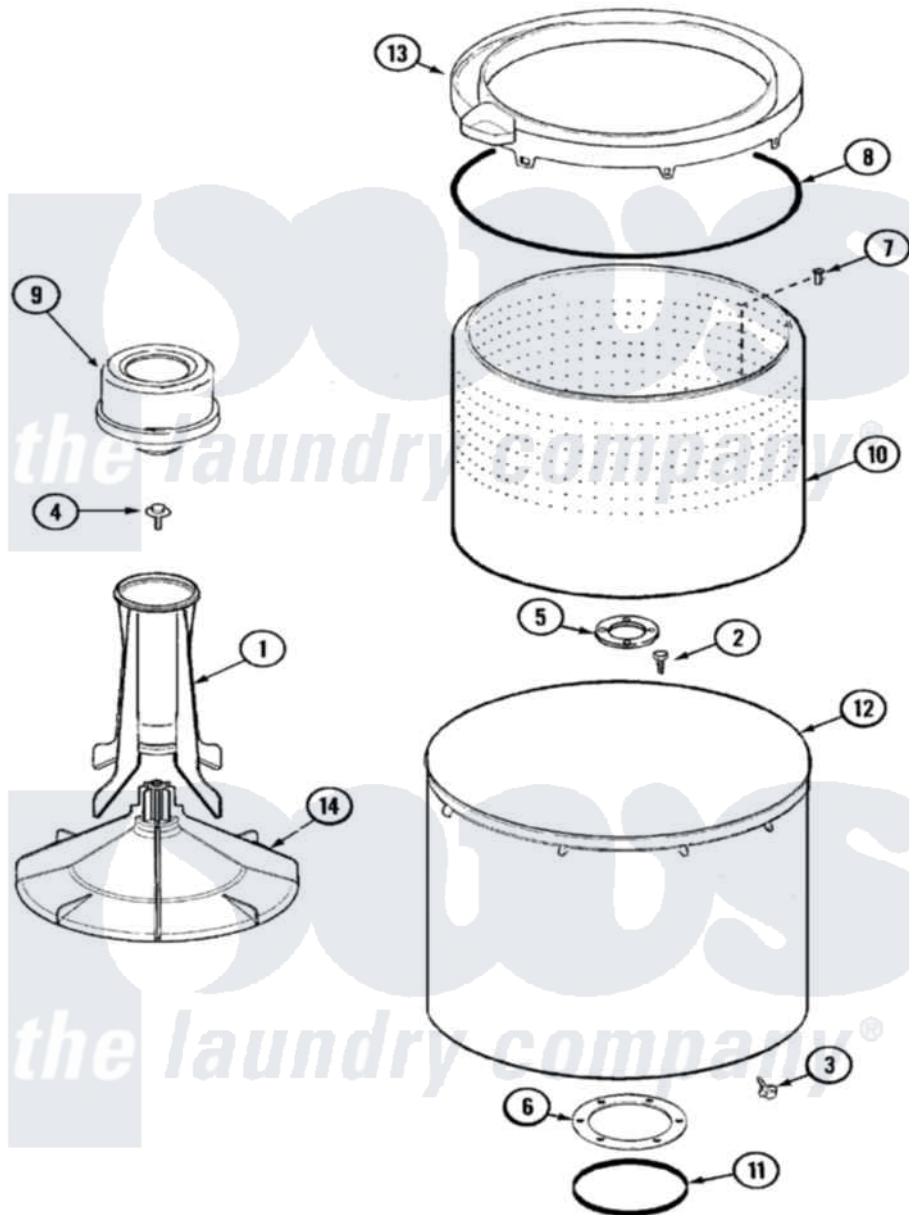

# Crosley CW6000Q 09 - TUB

Crosley [Residential Crosley CW6000Q Washer Parts](#) Parts Diagram 09 - TUB  
 Click on the part number to view part

Item	Original Part Number	Replaced By	Status	Part Description
1	<a href="#">21001521</a>			Top, Agitator
2	21001510	<a href="#">22002947</a>		Bolt, Tub
3	25-7953	<a href="#">22002933</a>		Screw
4	25-8004	<a href="#">W10309247</a>		Screw
5	<a href="#">35-3685</a>			Gasket, Basket To Centerpost
6	<a href="#">35-3686</a>			Gasket, Tub To Housing
7	25-7967	<a href="#">3400504</a>		Screw
8	<a href="#">35-2328</a>			Seal, Tub Top
9	<a href="#">21001905</a>			Dispenser, Fabric
10	<a href="#">21001529</a>			Basket Assembly
11	<a href="#">35-2978</a>			Seal, Tub/Housing
12	<a href="#">35-3700</a>			Tub Assembly
13	21001531		Not Available	TOP, TUB (PLASTIC)
14	<a href="#">21001530</a>			Base, Agitator