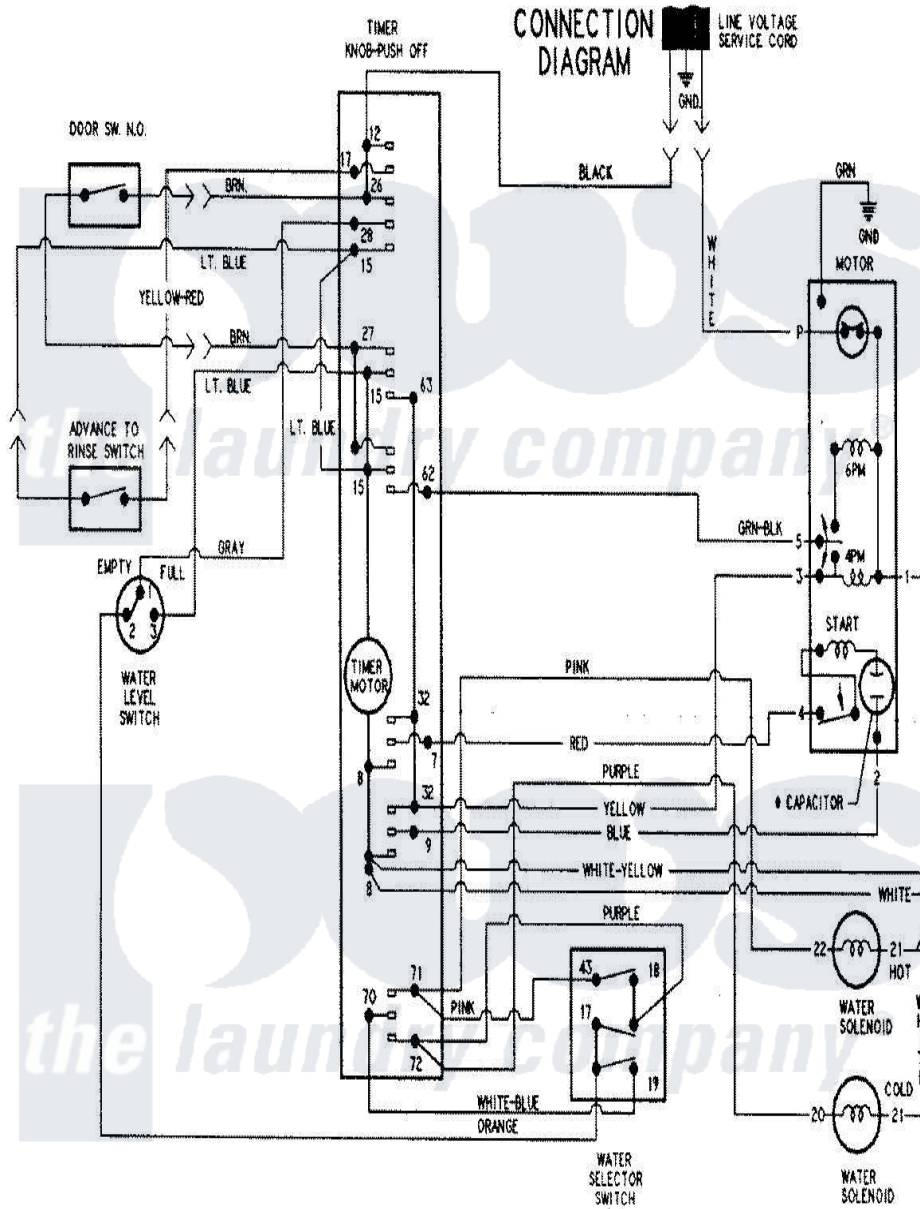

# Crosley CW6000Q 10 - WIRING INFORMATION

Crosley [Residential Crosley CW6000Q Washer Parts](#) Parts Diagram 10 - WIRING INFORMATION  
 Click on the part number to view part

Item	Original Part Number	Replaced By	Status	Part Description
NI	15002613		Not Available	WIRING INFORMATION