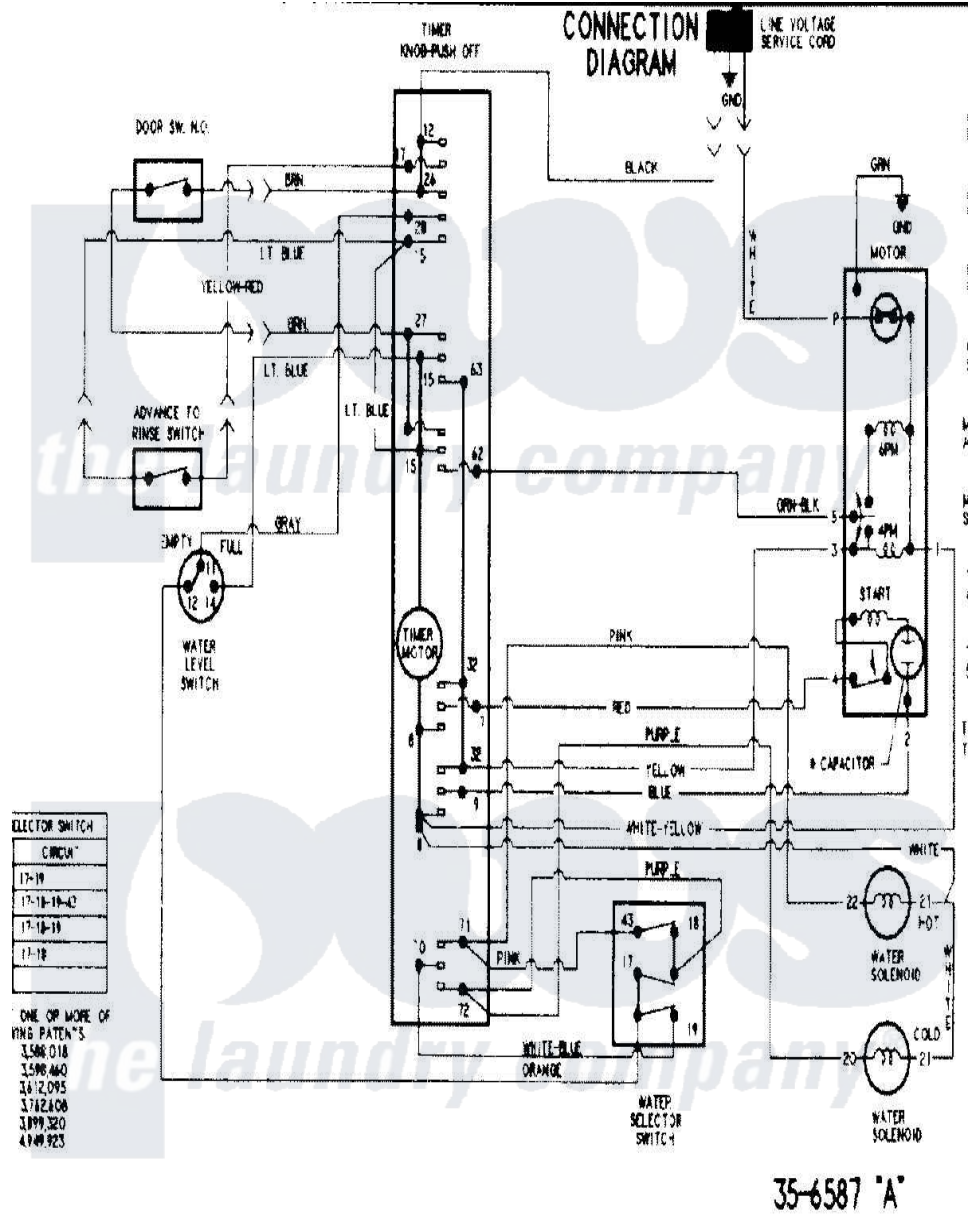

Crosley CW6000Q 11 - WIRING INFORMATION (SERIES 20)

Crosley Residential Crosley CW6000Q Washer Parts Parts Diagram 11 - WIRING INFORMATION (SERIES 20)
 Click on the part number to view part

Item	Original Part Number	Replaced By	Status	Part Description
NI	15003220		Not Available	WIRING INFORMATION