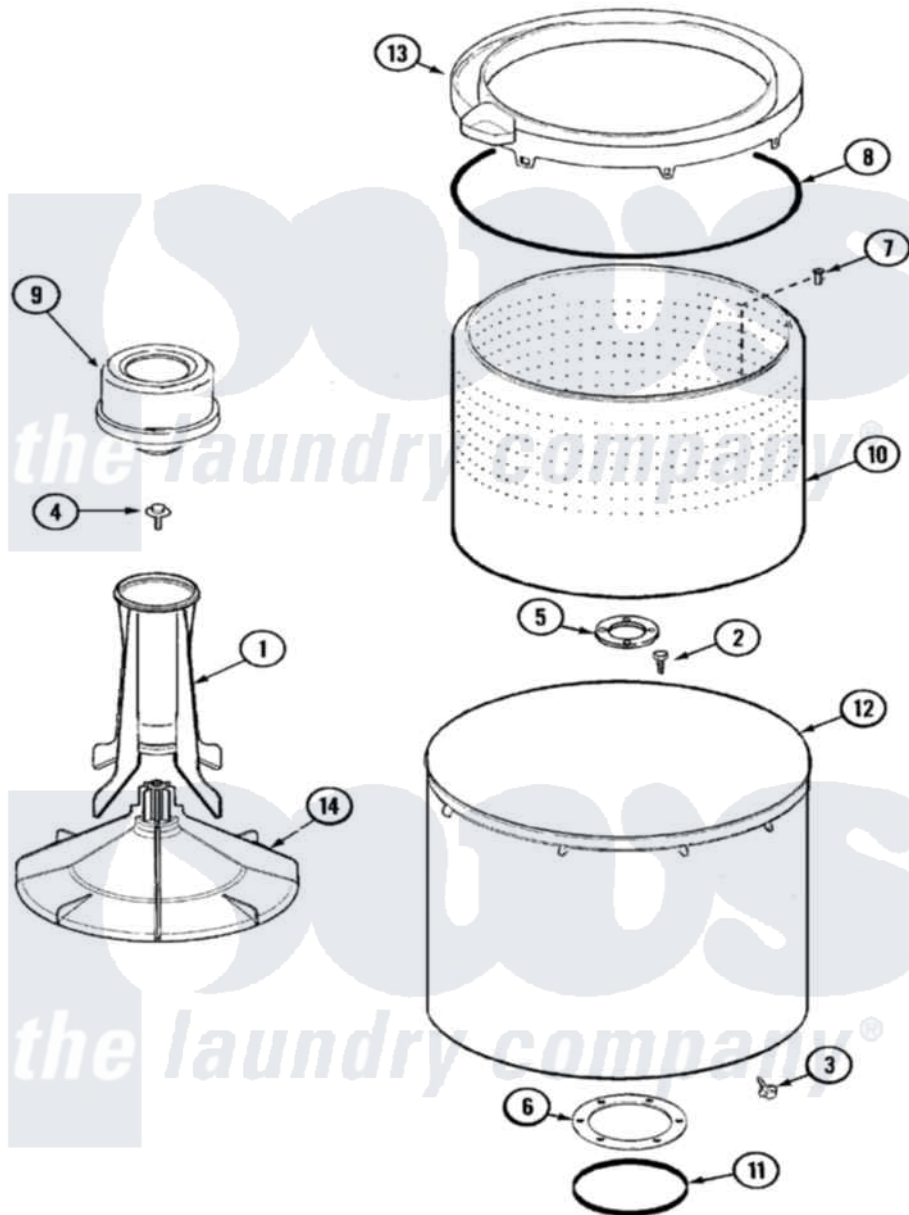

Crosley CW6000W 09 - TUB

Crosley [Residential Crosley CW6000W Washer Parts](#) Parts Diagram 09 - TUB
 Click on the part number to view part

Item	Original Part Number	Replaced By	Status	Part Description
1	21001521			Top, Agitator
2	21001510	22002947		Bolt, Tub
3	25-7953	22002933		Screw
4	25-8004	W10309247		Screw
5	35-3685			Gasket, Basket To Centerpost
6	35-3686			Gasket, Tub To Housing
7	25-7967	3400504		Screw
8	35-2328			Seal, Tub Top
9	21001905			Dispenser, Fabric
10	21001529			Basket Assembly
11	35-2978			Seal, Tub/Housing
12	35-3700			Tub Assembly
13	21001531		Not Available	TOP, TUB (PLASTIC)
14	21001530			Base, Agitator