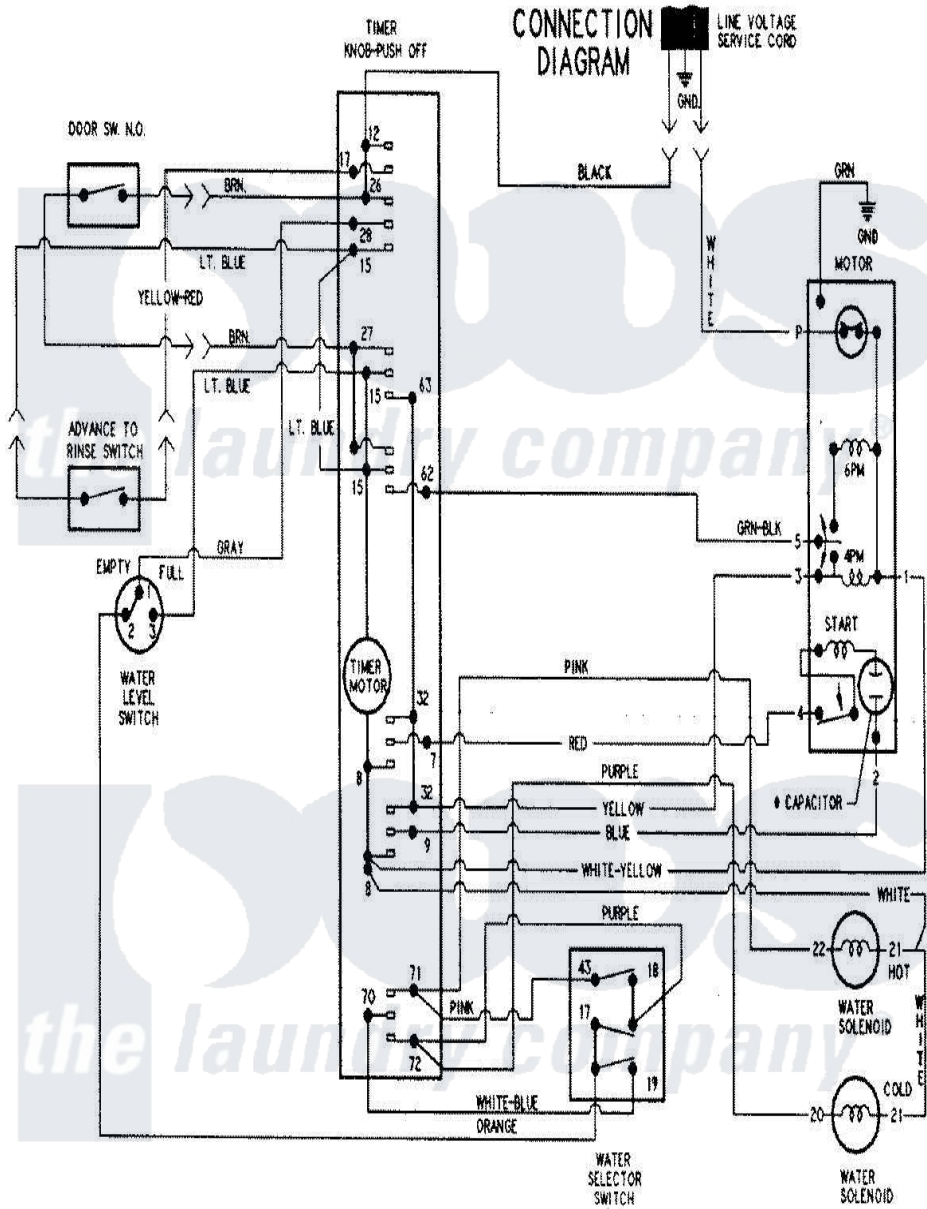

Crosley CW6000W 10 - WIRING INFORMATION

Crosley Residential Crosley CW6000W Washer Parts Parts Diagram 10 - WIRING INFORMATION
 Click on the part number to view part

Item	Original Part Number	Replaced By	Status	Part Description
NI	15002613		Not Available	WIRING INFORMATION