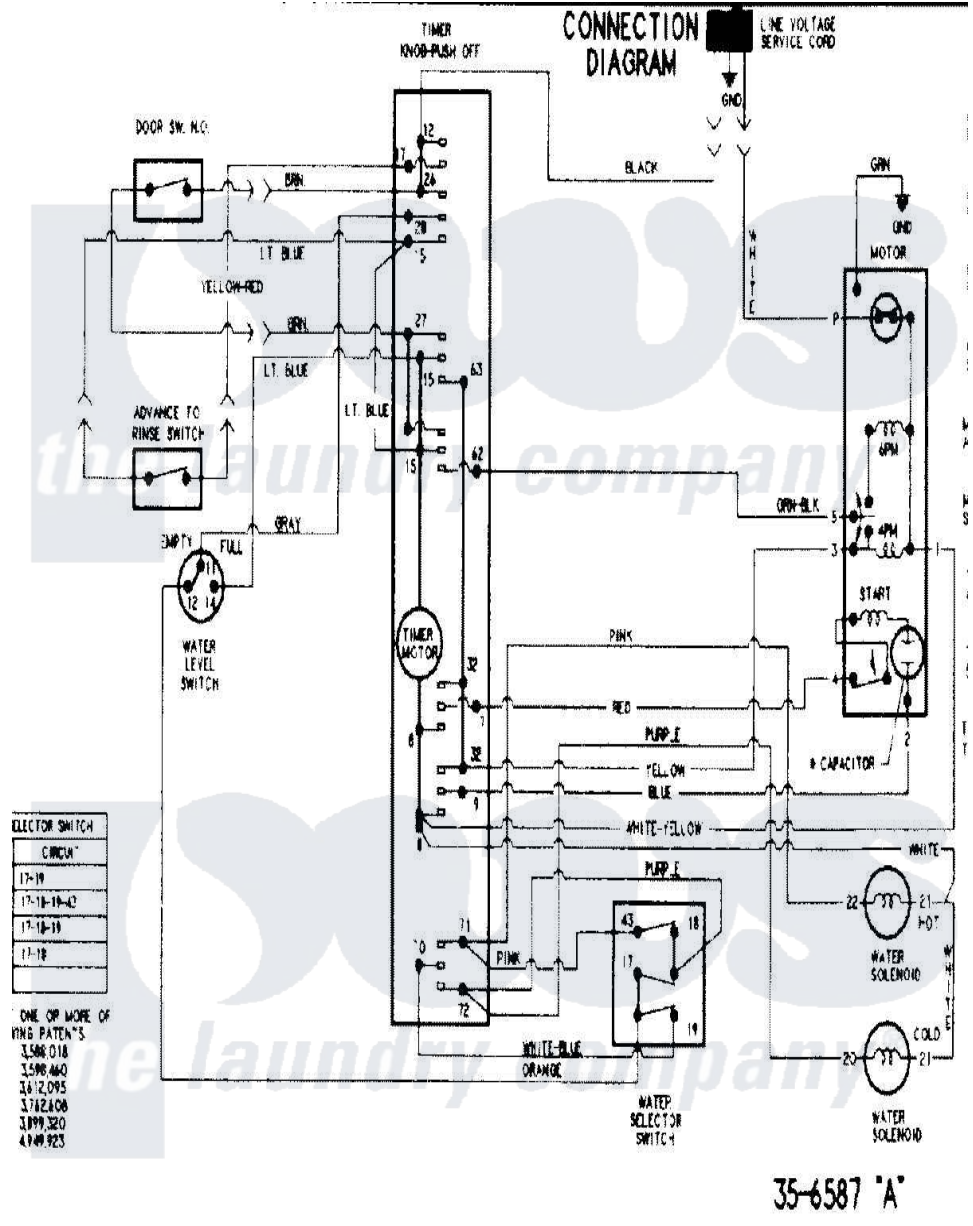

Crosley CW6000W 11 - WIRING INFORMATION (SERIES 20)

Crosley Residential Crosley CW6000W Washer Parts Parts Diagram 11 - WIRING INFORMATION (SERIES 20)
Click on the part number to view part

Item	Original Part Number	Replaced By	Status	Part Description
NI	15003220		Not Available	WIRING INFORMATION