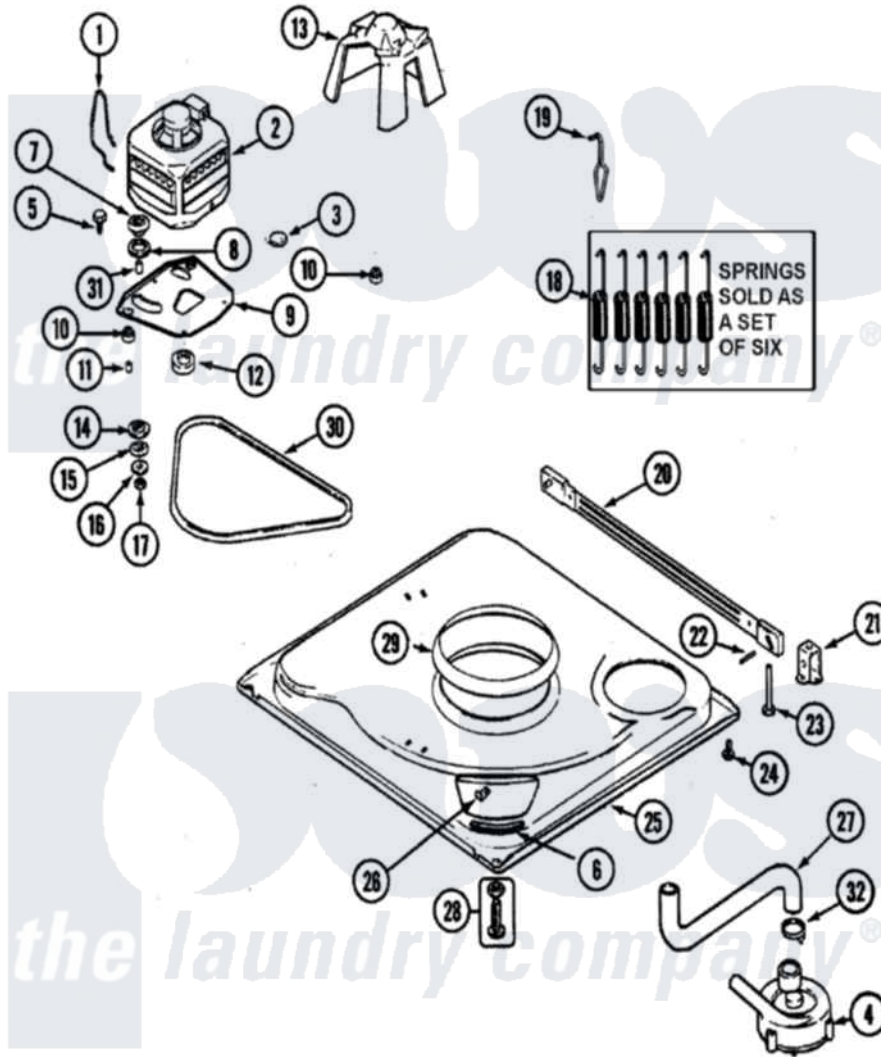

Crosley CW6500Q 01 - BASE

Crosley [Residential Crosley CW6500Q Washer Parts](#) Parts Diagram 01 - BASE
 Click on the part number to view part

Item	Original Part Number	Replaced By	Status	Part Description
1	21001110	22004376		Spring, Motor Pivot
2	21001950			MoTor, 2SP 1/2hp 120V/60Hz Hi-Tor
3	21001486			Foot Slide, Isolator
4	21001873	35-6780		Pump-Water
"	21002219	35-6780		Pump-Water
5	21001977			Screw
6	35-2065			Pad, Motor Plate
7	33-9946			Isolator, Motor
8	35-3570			Washer, Motor Pivot
9	21001783			Plate And Screw Assembly
10	35-3646			Isolator, Motor Plate
11	25-7831			Spacer, Mounting
12	21001506	21001950		MoTor, 2SP 1/2hp 120V/60Hz Hi-Tor
"	22004297	21001950		MoTor, 2SP 1/2hp 120V/60Hz Hi-Tor

13	21002015	4312464	Screw
"	22002721		Shield, Motor
14	35-3571		Slide, Motor Pivot
15	33-9967		Washer, Motor Isolator
16	25-7047		Washer, Flat
17	25-7325	Y707702	Locknut
18	12002102	12002773	Spring
"	21002065	12002773	Spring
19	21001166		Hook, Suspension Spring
20	21001754	21001881	Bar, Stabilizer
21	35-2046		Bracket, Stabilizer
22	35-2052		Pin, Stabilizer
23	35-3020	22004469	Leg And Foot Self Stabalizing
24	25-7828	489483	Screw 10-32 X 1/2
25	21001893	12002701	Base Kit
"	21001982	21001281	Damper, Sound Pad
26	25-7845		Speednut, Motor
27	21001915		Hose, Tub To Pump
28	35-3507	25001119	Foot And Pad Assembly
29	21002026		Snubber
"	21001161	21002026	Snubber
30	21352320		Belt, Drive
31	25-7830		Spacer
32	21002254	285655	Clamp, Hose
"	25-6068	285655	Clamp, Hose