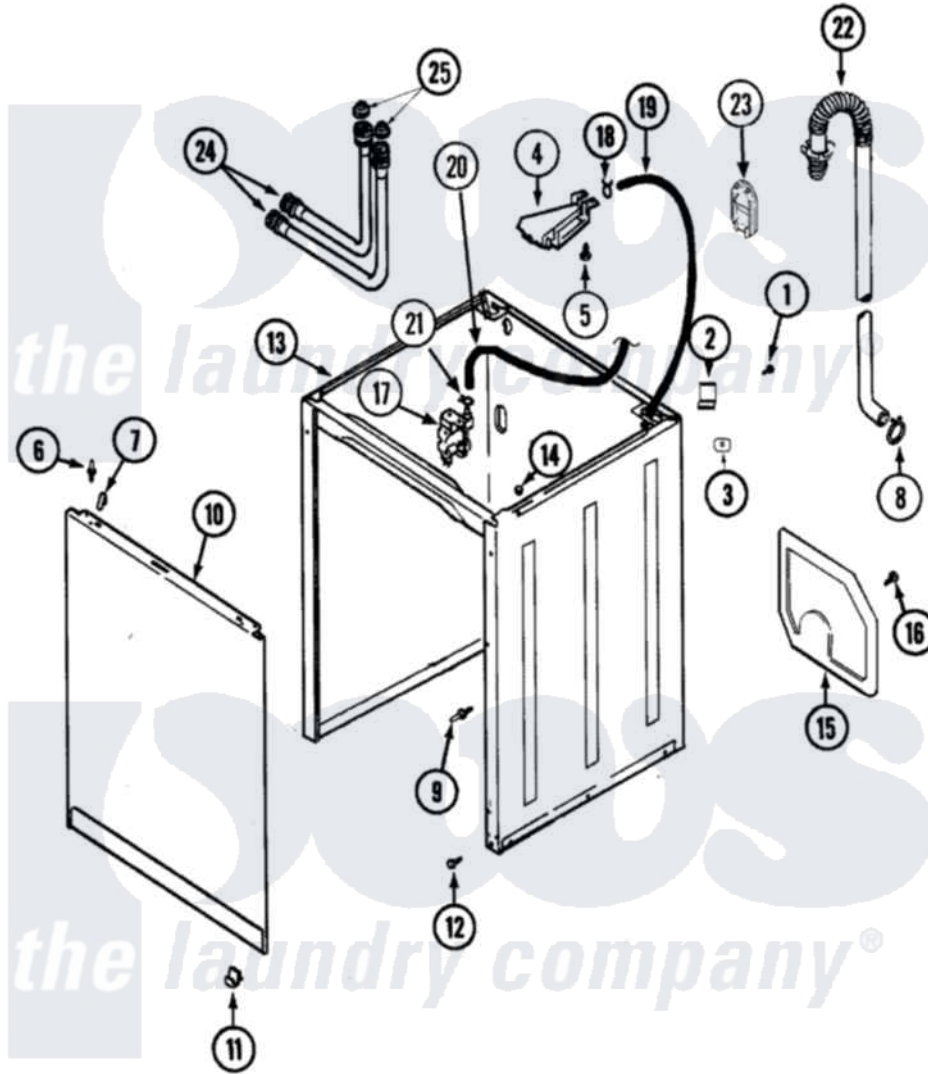

Crosley CW6500Q 02 - CABINET

Crosley [Residential Crosley CW6500Q Washer Parts](#) Parts Diagram 02 - CABINET
 Click on the part number to view part

Item	Original Part Number	Replaced By	Status	Part Description
1	25-7893			Screw
2	35-2846			Hinge, Cabinet Top
3	35-4128			Pad, Hinge
4	12002749			Hose, Flume Kit
"	21001760			Flume Assembly / Water Diverter
5	25-3092	90767		Screw, 8A X 3/8 HeX Washer Head Tapping
6	25-0224	3400029		Nut, Adapter Plate
"	53-0643			Pin, Locator
"	53-0200			Sleeve, Locator Pin
7	25-7220			Clip, Cabinet Top
8	21001875	285655		Clamp, Hose
9	21001829			Post, Locating
10	21002011			Pad, Cabinet
"	21001781			Panel, Front
11	25-7732	681414		Screw, 10AB X 1/2

"	53-0120		Clip, Front Panel
12	35-4129		Bumper, Cabinet
13	21001281		Damper, Sound Pad
"	21001877		Cabinet
14	33-2653		Bumper, Cabinet
15	21001876		Shield, Rear
16	25-7732	681414	Screw, 10AB X 1/2
17	21001932		Valve, Water Inlet
18	25-7867	596669	Clamp, Manifold
19	12002749		Hose, Flume Kit
"	35-2378	12002749	Hose, Flume Kit
20	21001748		Hose, Pressure Switch
21	25-7796	596669	Clamp, Manifold
22	21001872		Hose, Drain
23	21001874		Outlet, Drain Hose
24	35-0874	76313	Hosefill
"	33-7891	89503	Hose-Inlet
25	33-4264N		Strainer And Washer Kit