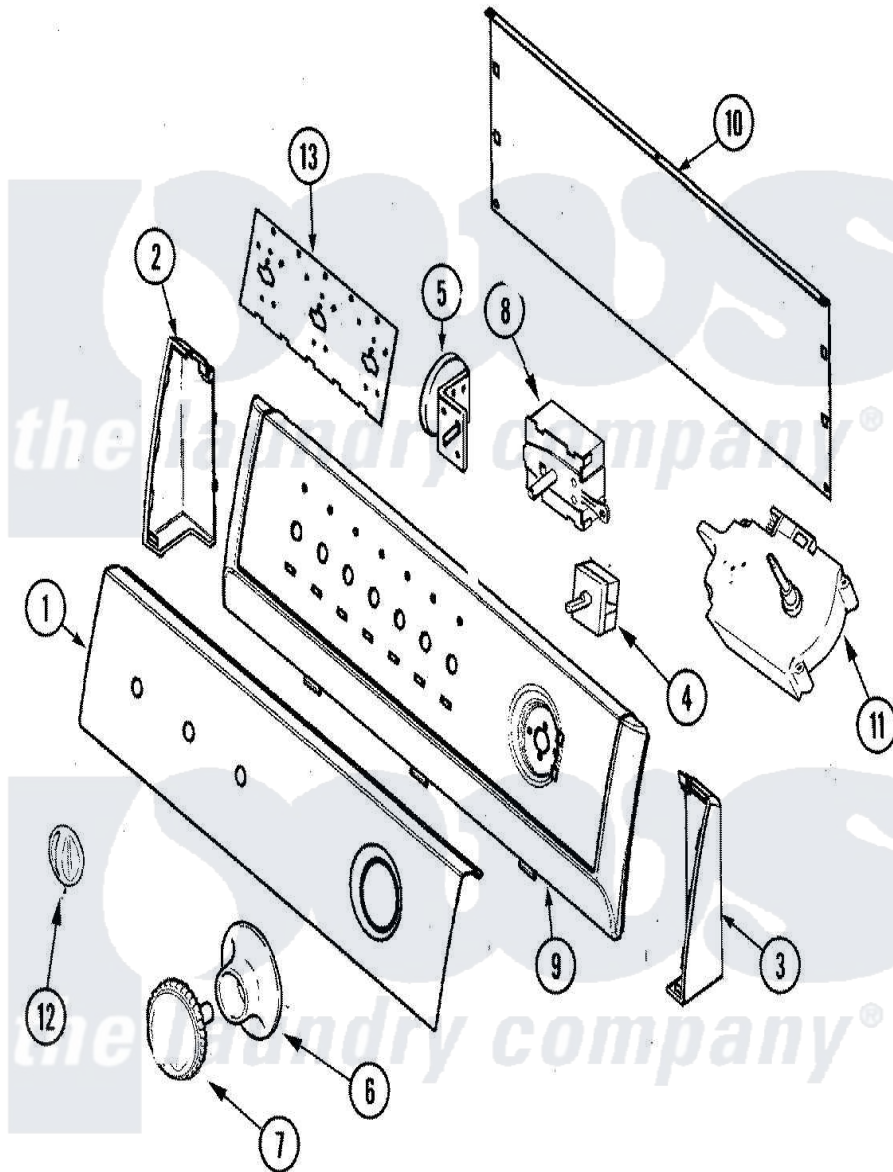

# Crosley CW6500Q 03 - CONTROL PANEL

Crosley [Residential Crosley CW6500Q Washer Parts](#) Parts Diagram 03 - CONTROL PANEL  
 Click on the part number to view part

Item	Original Part Number	Replaced By	Status	Part Description
1	<a href="#">21002019</a>			Panel, Control / Facia
"	<a href="#">21002156</a>			Facia
2	25-3092	<a href="#">90767</a>		Screw, 8A X 3/8 HeX Washer Head Tapping
"	<a href="#">21001769</a>			Endcap, Panel
3	<a href="#">21001768</a>			Endcap, Panel
"	25-3092	<a href="#">90767</a>		Screw, 8A X 3/8 HeX Washer Head Tapping
4	<a href="#">31001443</a>			Switch, Two Pos Rotary
"	<a href="#">31001190</a>			Switch, Two Position Rotary
5	<a href="#">21002067</a>			Shield, Control
"	<a href="#">Y2201474</a>			Switch, Pressure
"	25-3092	<a href="#">90767</a>		Screw, 8A X 3/8 HeX Washer Head Tapping
"	<a href="#">21001882</a>			Switch, Pressure
6	<a href="#">21001771</a>			Skirt, Timer Knob
7	<a href="#">21001770</a>			Knob, Timer

8	<a href="#">21001226</a>		Switch, Water Temp. 4 Position
"	25-3092	<a href="#">90767</a>	Screw, 8A X 3/8 HeX Washer Head Tapping
9	<a href="#">21001767</a>		Frame
10	25-3092	<a href="#">90767</a>	Screw, 8A X 3/8 HeX Washer Head Tapping
"	<a href="#">21001527</a>		Shield, Rear
11	25-3092	<a href="#">90767</a>	Screw, 8A X 3/8 HeX Washer Head Tapping
"	<a href="#">21001561</a>		Timer
12	<a href="#">21001772</a>		Knob, Selector
13	<a href="#">21001603</a>		Shield, Control