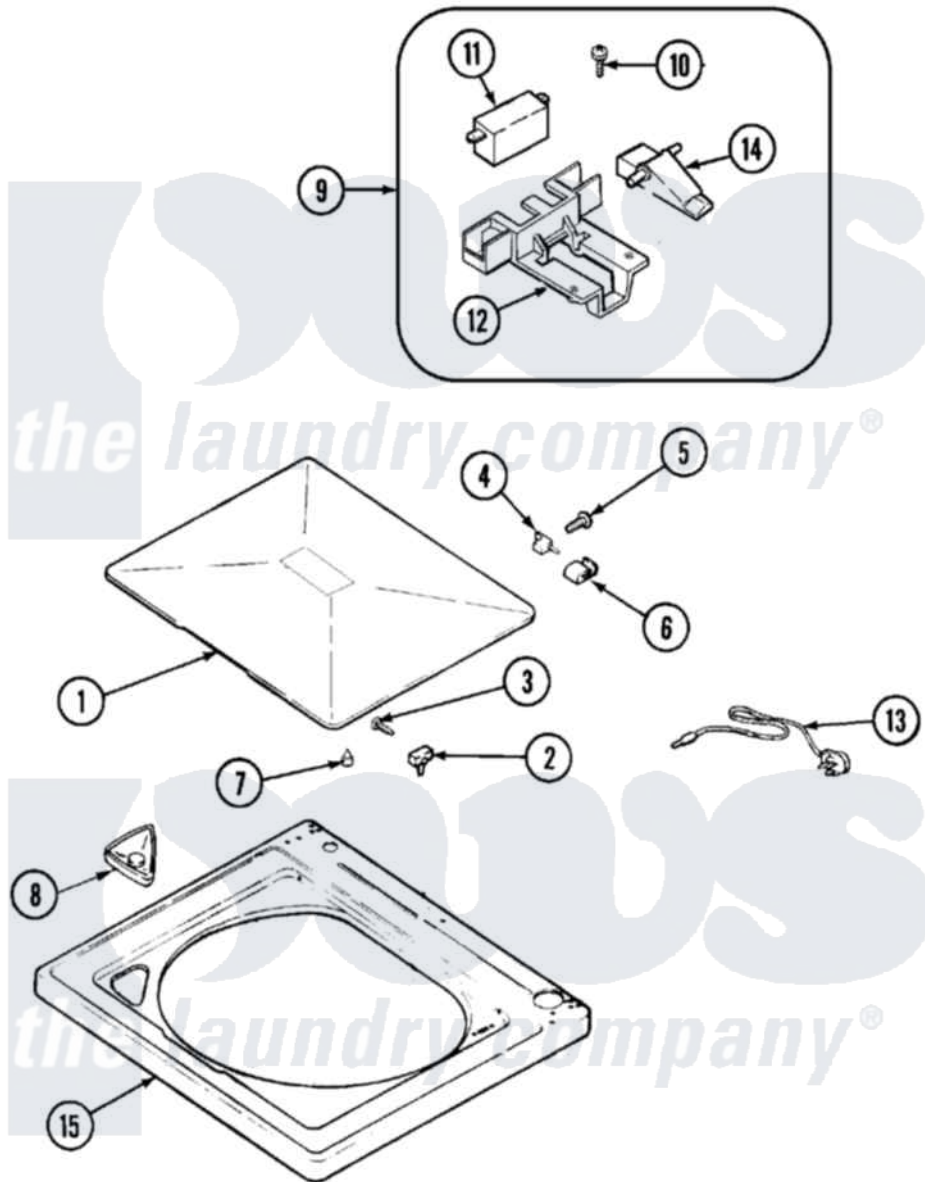

Crosley CW6500Q 05 - TOP

Crosley [Residential Crosley CW6500Q Washer Parts](#) Parts Diagram 05 - TOP
 Click on the part number to view part

Item	Original Part Number	Replaced By	Status	Part Description
1	21001779			Lid
2	43-0057			Actuator, Door Switch
3	25-7438			Screw
4	35-2045			Pin, Hinge
5	25-7893			Screw
6	35-2044			Hinge, Lid
7	35-0581			Bumper, Door
8	21001597			Dispenser, Bleach
9	21001137	12001187		Kit, Lid Switch Assembly
10	21001136	3400872		Screw, 8-18 X 3/8
11	21001148	12001187		Kit, Lid Switch Assembly
12	21001135			Housing, Lid Switch
13	22003817	3370225		Screw
"	21001592			Cord, Power
14	21001134			Lever, Lid Switch
15	21001778			Top, Cabinet