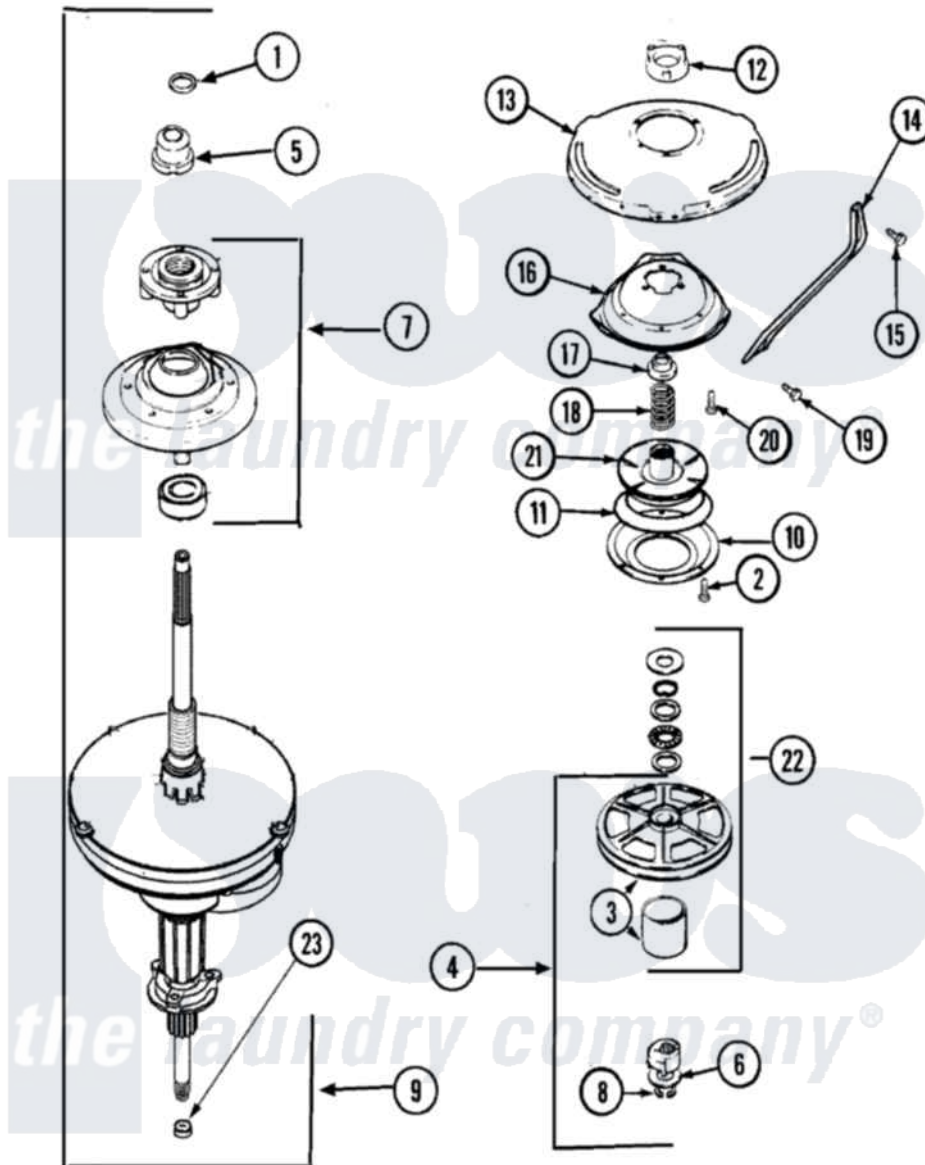

Crosley CW6500Q 06 - TRANSMISSION

Crosley [Residential Crosley CW6500Q Washer Parts](#) Parts Diagram 06 - TRANSMISSION
 Click on the part number to view part

Item	Original Part Number	Replaced By	Status	Part Description
1	25-7941			"O" Ring, Agr Drive Shaft
2	21001065			Screw, No.10-24 x .50 Hxnibhd
3	12001797	12002213		Thrust Bearing Kit
4	LA-2007	12002213		Thrust Bearing Kit
5	21001533	35-5655-1		Seal
6	35-2132			Washer, 1.25ODX.530IDX.032
"	35-2082			Washer, 1.25ODX.530IDX.062
7	21001868	W10219156		Tub Seal
8	25-7854			Ring, Retaining
9	21001867	35-6615		Ht TranS S
10	35-2018	35-6918		Stator, Brake
11	21001161	21002026		Snubber
12	21001511	12001562		Bearing Assembly
"	35-2205			Bearing, Spin
13	21001518			Support, Tub
14	21001532			Brace, Tub

15	21001858		Screw 5/16-18 x 1/2
16	21001163		Housing, Suspension
17	35-2017		Retainer, Brake Spring
18	21001647	21001910	Spring, Brake
19	25-7930	21001858	Screw 5/16-18 x 1/2
20	21001509		Screw, High Performance Plastic
21	35-2948	35-6714	Brake Roto
22	12500036	12002213	Thrust Bearing Kit
23	35-2010	207843	Lip Seal Repair Kit