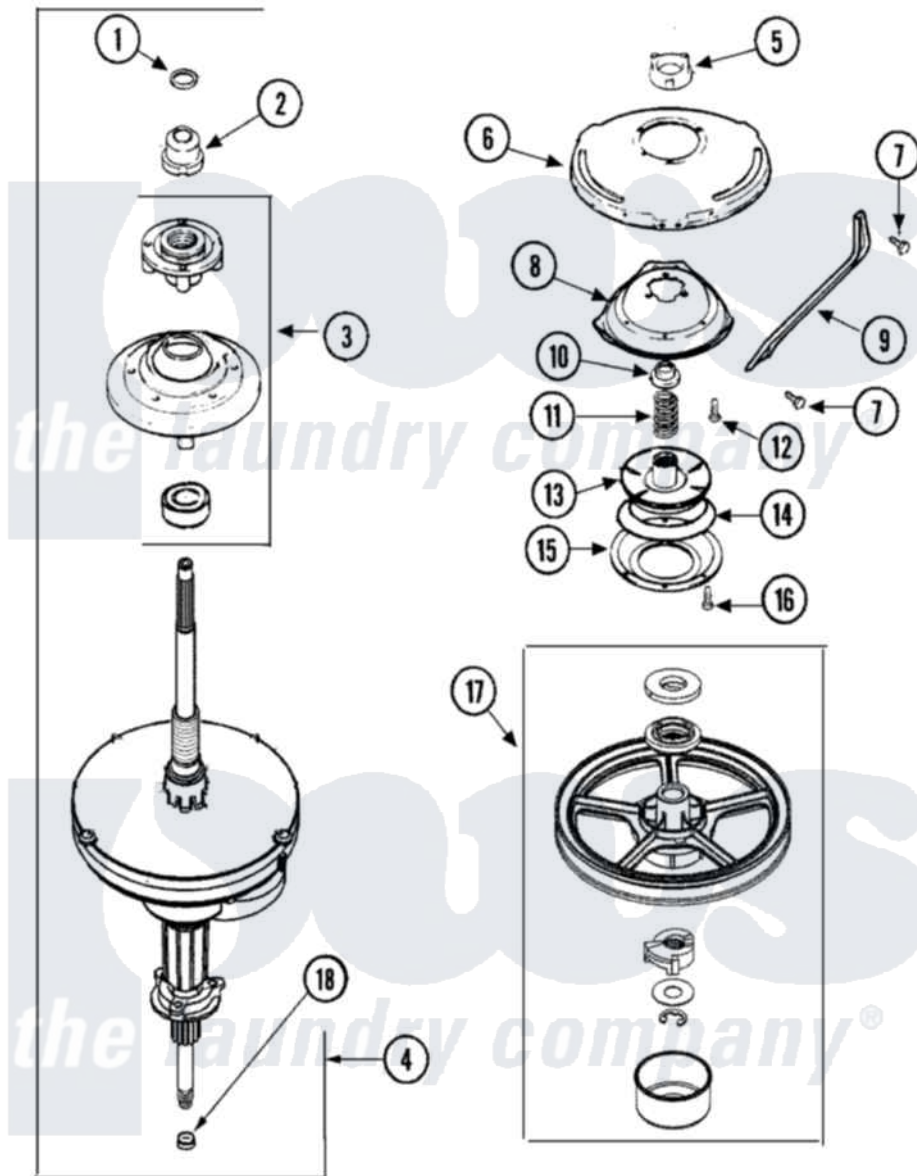

Crosley CW6500Q 07 - TRANSMISSION (SERIES 22)

Crosley [Residential Crosley CW6500Q Washer Parts](#) Parts Diagram 07 - TRANSMISSION (SERIES 22)
 Click on the part number to view part

Item	Original Part Number	Replaced By	Status	Part Description
1	25-7941			"O" Ring, Agr Drive Shaft
2	21001533	35-5655-1		Seal
3	21001868	W10219156		Tub Seal
4	21001867	35-6615		Ht TranS S
5	21001511	12001562		Bearing Assembly
6	21001518			Support, Tub
7	21001858			Screw 5/16-18 x 1/2
8	21001163			Housing, Suspension
9	21001532			Brace, Tub
10	35-2017			Retainer, Brake Spring
11	21001910			Spring, Brake
12	21001509			Screw, High Performance Plastic
13	21002010	35-6714		Brake Roto
14	21002026			Snubber
15	35-6918			Stator, Brake
16	21001065			Screw, No.10-24 x .50 Hxnibhd