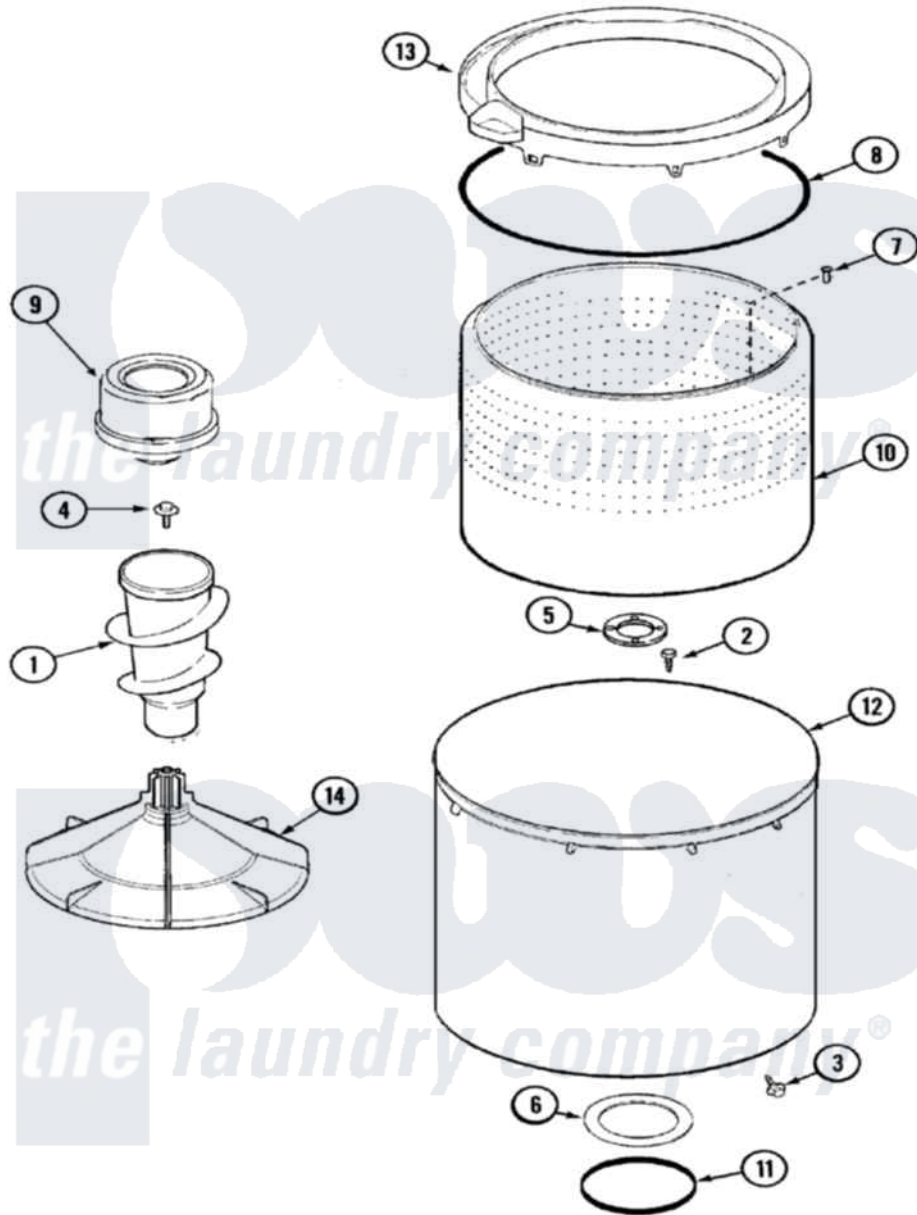

Crosley CW6500Q 08 - TUB

Crosley [Residential Crosley CW6500Q Washer Parts](#) Parts Diagram 08 - TUB
 Click on the part number to view part

Item	Original Part Number	Replaced By	Status	Part Description
1	21001878			Auger/Post Assembly
2	21001510	22002947		Bolt, Tub
3	25-7953	22002933		Screw
4	25-8004	W10309247		Screw
5	35-3685			Gasket, Basket To Centerpost
6	35-3686			Gasket, Tub To Housing
7	25-7967	3400504		Screw
8	35-2328			Seal, Tub Top
9	21002006			Fabric Disp Assembly
"	21001905			Dispenser, Fabric
10	21001529			Basket Assembly
11	35-2978			Seal, Tub/Housing
12	35-3700			Tub Assembly
13	21001531		Not Available	TOP, TUB (PLASTIC)
14	21001530			Base, Agitator