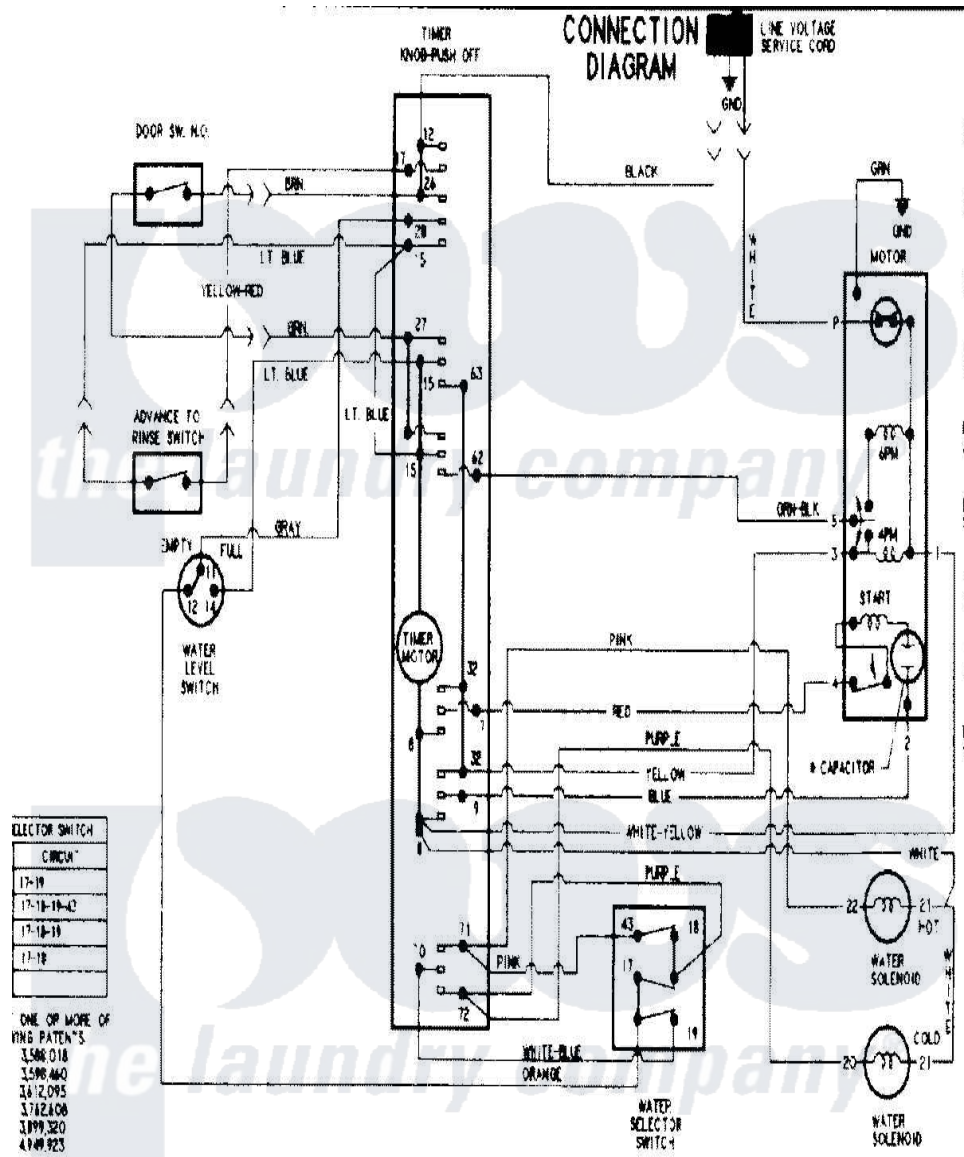

# Crosley CW6500Q 09 - WIRING INFORMATION

SELECTOR SWITCH
CURCUM
17-19
17-18-19-42
17-18-19
17-18

ONE OR MORE OF  
RING PATENT'S  
3,586,018  
3,586,460  
3,612,095  
3,782,608  
3,899,320  
4,149,923

35-6587 "A"

Crosley Residential Crosley CW6500Q Washer Parts Parts Diagram 09 - WIRING INFORMATION  
[Click on the part number to view part](#)

Item	Original Part Number	Replaced By	Status	Part Description
NI	15003220		Not Available	WIRING INFORMATION