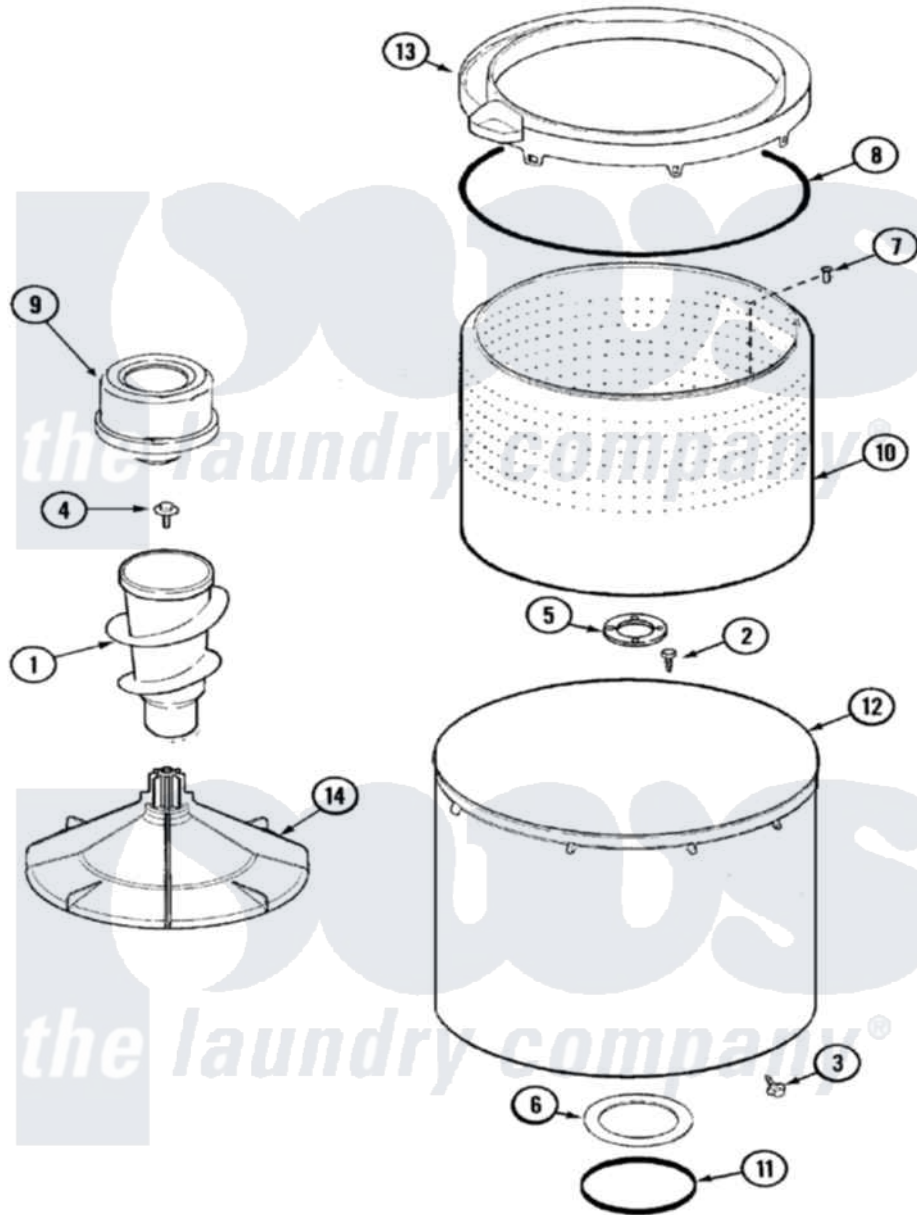

# Crosley CW6500W 08 - TUB

Crosley [Residential Crosley CW6500W Washer Parts](#) Parts Diagram 08 - TUB  
 Click on the part number to view part

Item	Original Part Number	Replaced By	Status	Part Description
1	<a href="#">21001878</a>			Auger/Post Assembly
2	21001510	<a href="#">22002947</a>		Bolt, Tub
3	25-7953	<a href="#">22002933</a>		Screw
4	25-8004	<a href="#">W10309247</a>		Screw
5	<a href="#">35-3685</a>			Gasket, Basket To Centerpost
6	<a href="#">35-3686</a>			Gasket, Tub To Housing
7	25-7967	<a href="#">3400504</a>		Screw
8	<a href="#">35-2328</a>			Seal, Tub Top
9	<a href="#">21002006</a>			Fabric Disp Assembly
"	<a href="#">21001905</a>			Dispenser, Fabric
10	<a href="#">21001529</a>			Basket Assembly
11	<a href="#">35-2978</a>			Seal, Tub/Housing
12	<a href="#">35-3700</a>			Tub Assembly
13	21001531		Not Available	TOP, TUB (PLASTIC)
14	<a href="#">21001530</a>			Base, Agitator