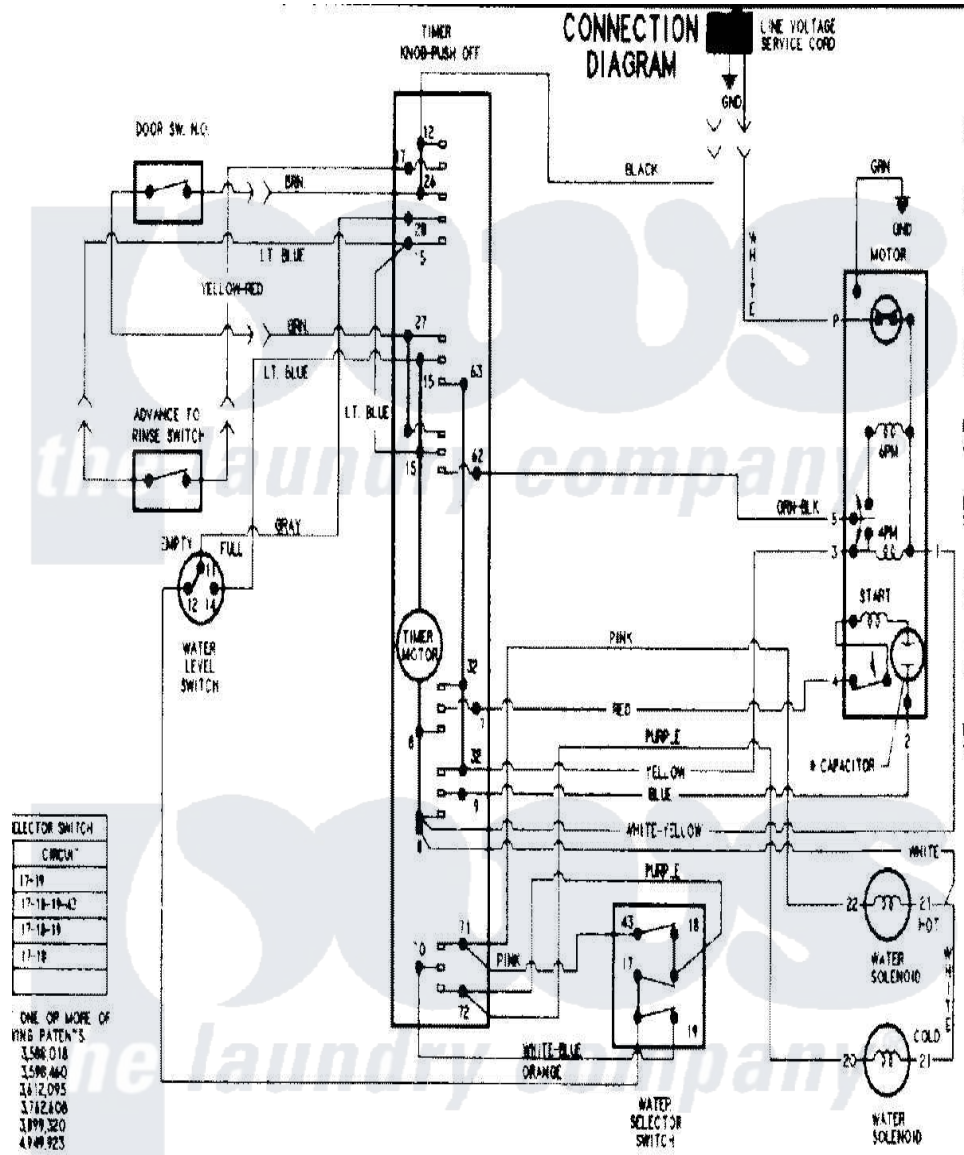

Crosley CW6500W 09 - WIRING INFORMATION

Crosley [Residential Crosley CW6500W Washer Parts](#) Parts Diagram 09 - WIRING INFORMATION
 Click on the part number to view part

Item	Original Part Number	Replaced By	Status	Part Description
NI	15003220		Not Available	WIRING INFORMATION