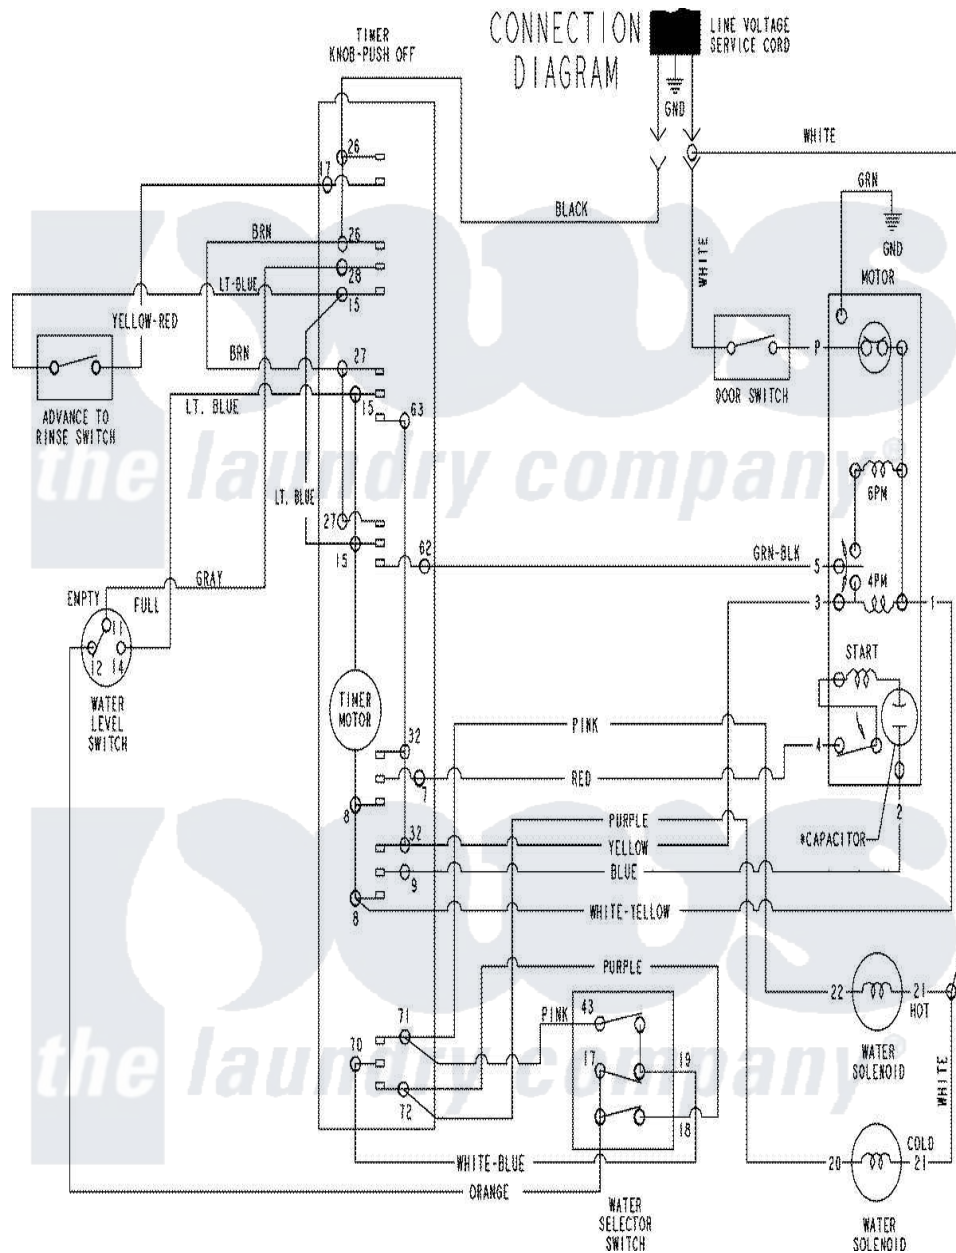

# Crosley CW6500W 10 - WIRING INFORMATION

Crosley Residential Crosley CW6500W Washer Parts Parts Diagram 10 - WIRING INFORMATION  
 Click on the part number to view part

Item	Original Part Number	Replaced By	Status	Part Description
NI	15003779		Not Available	WIRING INFORMATION