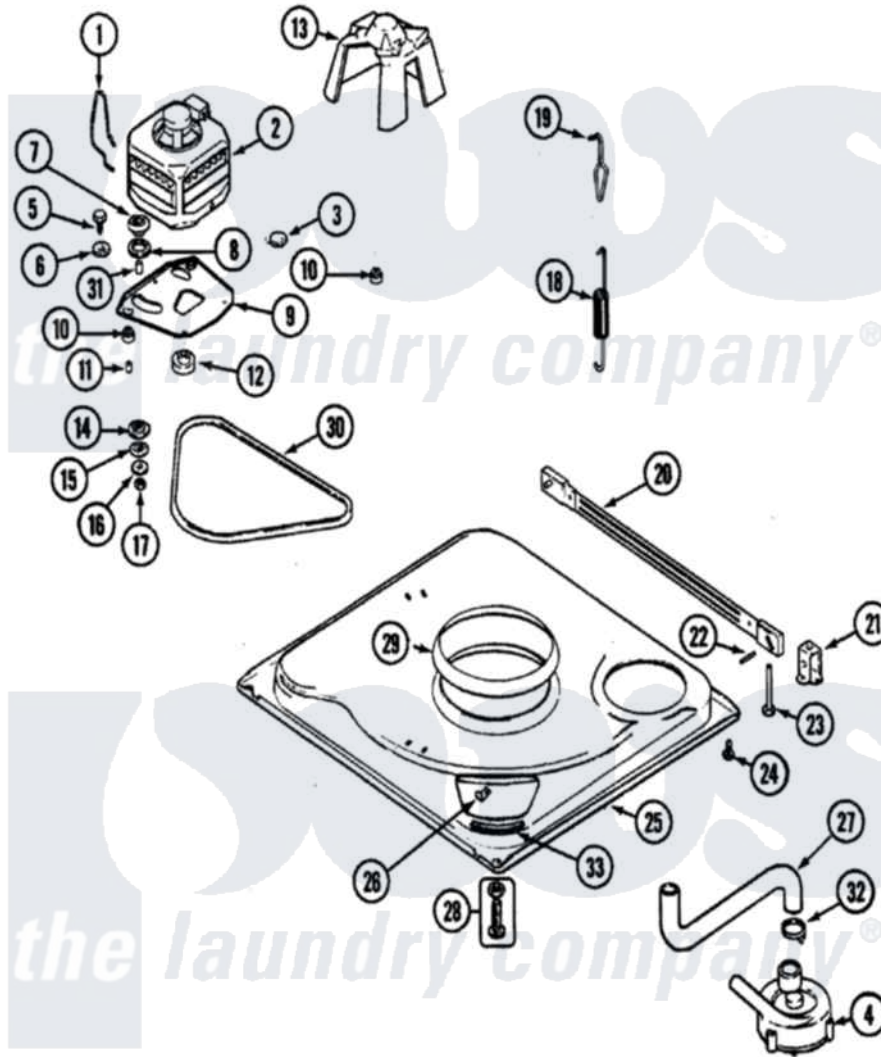

Crosley CW7000A 01 - BASE

Crosley [Residential Crosley CW7000A Washer Parts](#) Parts Diagram 01 - BASE
 Click on the part number to view part

Item	Original Part Number	Replaced By	Status	Part Description
1	21001110	22004376		Spring, Motor Pivot
2	21001750	21001950		MoTor, 2SP 1/2hp 120V/60Hz Hi-Tor
3	21001486			Foot Slide, Isolator
4	21001732	35-6465		Pump Assem
5	25-7833	21001977		Screw
6	25-7834			Washer, Motor/Base Screw
7	33-9946			Isolator, Motor
8	35-3570			Washer, Motor Pivot
9	21001366	21001783		Plate And Screw Assembly
10	35-3646			Isolator, Motor Plate
11	25-7831			Spacer, Mounting
12	21001506	21001950		MoTor, 2SP 1/2hp 120V/60Hz Hi-Tor
"	25-7117			Set Screw
13	22002721			Shield, Motor
14	35-3571			Slide, Motor Pivot

15	33-9967		Washer, Motor Isolator
16	25-7047		Washer, Flat
17	25-7325	Y707702	Locknut
18	21001598		Spring, Suspension
19	21001166		Hook, Suspension Spring
20	21001754	21001881	Bar, Stabilizer
21	35-2046		Bracket, Stabilizer
22	35-2052		Pin, Stabilizer
23	35-3020	22004469	Leg And Foot Self Stabalizing
24	31001041	308685	Side Trim)
25	21001169	12002701	Base Kit
26	25-7845		Speednut, Motor
27	35-3584	21001915	Hose, Tub To Pump
28	35-3507	25001119	Foot And Pad Assembly
29	21001161	21002026	Snubber
30	35-2512		Not Available
			BELT SHIELD
"	21352320		Belt, Drive
31	25-7830		Spacer
32	25-6068	285655	Clamp, Hose
33	35-2065		Pad, Motor Plate