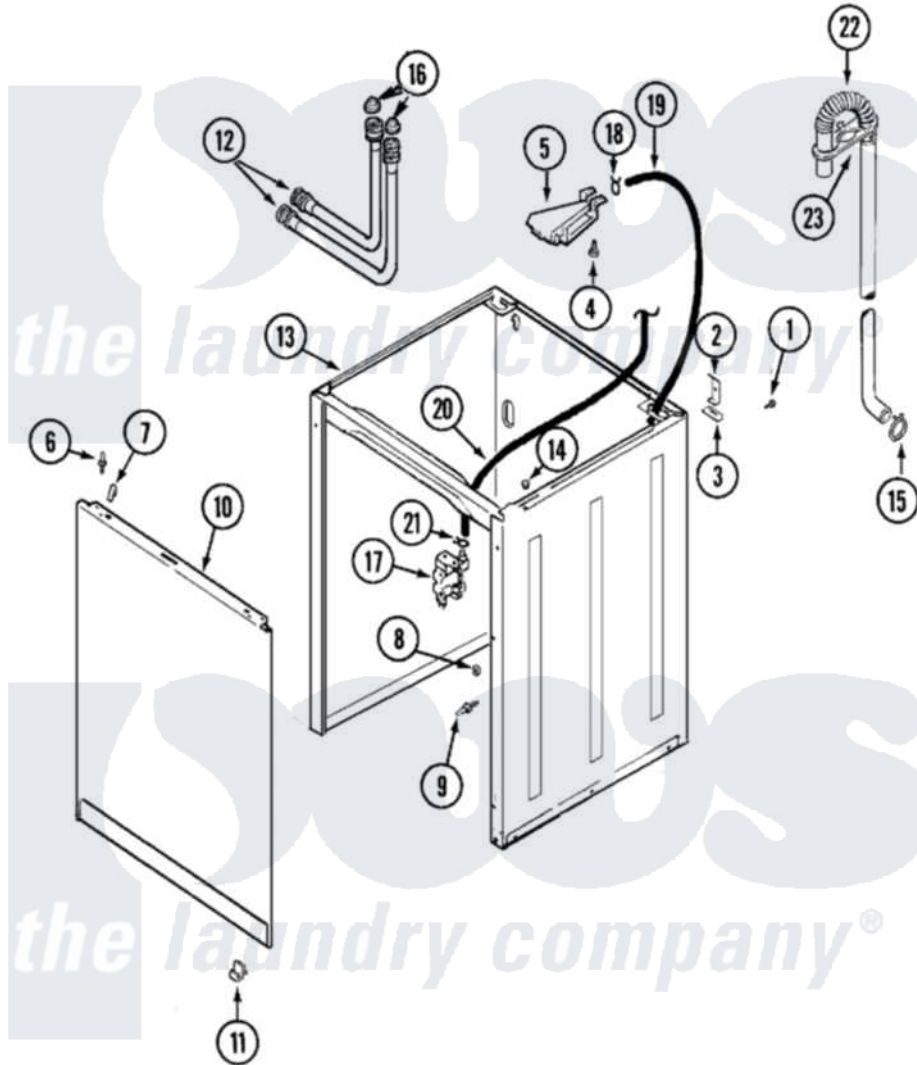

# Crosley CW7000A 02 - CABINET

Crosley [Residential Crosley CW7000A Washer Parts](#) Parts Diagram 02 - CABINET  
 Click on the part number to view part

Item	Original Part Number	Replaced By	Status	Part Description
1	25-7732	<a href="#">681414</a>		Screw, 10AB X 1/2
2	<a href="#">35-2846</a>			Hinge, Cabinet Top
3	<a href="#">35-4128</a>			Pad, Hinge
4	25-3092	<a href="#">90767</a>		Screw, 8A X 3/8 HeX Washer Head Tapping
5	<a href="#">21001760</a>			Flume Assembly / Water Diverter
6	<a href="#">53-0643</a>			Pin, Locator
7	<a href="#">25-7220</a>			Clip, Cabinet Top
8	25-0224	<a href="#">3400029</a>		Nut, Adapter Plate
9	<a href="#">53-0643</a>			Pin, Locator
10	<a href="#">35-2084-24</a>			Panel, Front
"	<a href="#">21002011</a>			Pad, Cabinet
11	31001041	<a href="#">308685</a>		Side Trim )
"	<a href="#">53-0120</a>			Clip, Front Panel
12	33-7046	<a href="#">89503</a>		Hose-Inlet
"	33-7891	<a href="#">89503</a>		Hose-Inlet

13	<a href="#">21001281</a>		Damper, Sound Pad
"	<a href="#">12001802</a>		Kit, Cabinet/Rear Shield
14	<a href="#">33-2653</a>		Bumper, Cabinet
15	25-7080	<a href="#">285655</a>	Clamp, Hose
16	<a href="#">33-4264N</a>		Strainer And Washer Kit
17	21001396	<a href="#">35-2374N</a>	Valve, Water
18	25-7867	<a href="#">596669</a>	Clamp, Manifold
19	35-2378	<a href="#">12002749</a>	Hose, Flume Kit
20	<a href="#">21001748</a>		Hose, Pressure Switch
21	25-7796	<a href="#">596669</a>	Clamp, Manifold
22	21001513	<a href="#">21001872</a>	Hose, Drain
23	22002701	<a href="#">22003814</a>	Retainer, Drain Hose