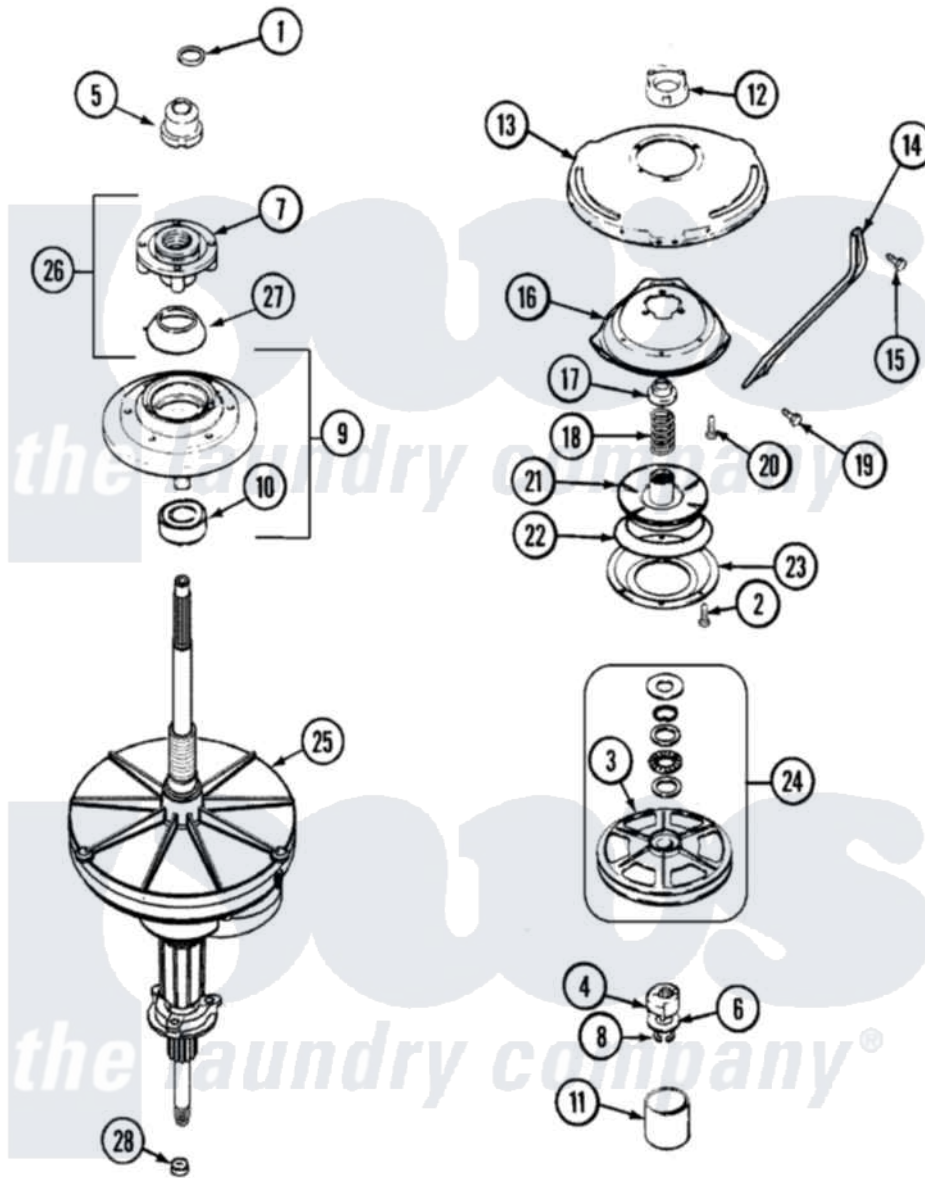

Crosley CW7000A 03 - TRANSMISSION

Crosley [Residential Crosley CW7000A Washer Parts](#) Parts Diagram 03 - TRANSMISSION
 Click on the part number to view part

Item	Original Part Number	Replaced By	Status	Part Description
1	25-7941			"O" Ring, Agr Drive Shaft
2	21001065			Screw, No.10-24 x .50 Hxnibhd
3	35-3829	12002213		Thrust Bearing Kit
"	12001797	12002213		Thrust Bearing Kit
4	LA-2007	12002213		Thrust Bearing Kit
5	21001533	35-5655-1		Seal
6	35-2132			Washer, 1.25ODX.530IDX.032
"	35-2082			Washer, 1.25ODX.530IDX.062
7	21001515	12001598		Tub Seal Assembly--W
8	25-7854			Ring, Retaining
9	12001561			Bearing And Seal Housing Assembly
10	35-2205			Bearing, Spin
11	35-2007			Cap, Dust
"	W10124350		Not Available	NOT REQUIRED PART OR SEE NOTE KITTED WITH PULLEY ITEM No.3

12	12001562		Bearing Assembly
"	35-2205		Bearing, Spin
13	21001518		Support, Tub
14	21001532		Brace, Tub
15	25-7930	21001858	Screw 5/16-18 x 1/2
16	21001163		Housing, Suspension
17	35-2017		Retainer, Brake Spring
18	21001647	21001910	Spring, Brake
19	25-7930	21001858	Screw 5/16-18 x 1/2
20	21001509		Screw, High Performance Plastic
21	35-2948	35-6714	Brake Roto
22	21001161	21002026	Snubber
23	21001761	35-6918	Stator, Brake
24	12500036	12002213	Thrust Bearing Kit
25	21001536	35-6615	Ht TranS S
26	12001598		Tub Seal Assembly--W
27	35-2974		Tub Seal/Hub Assembly
28	35-2010	207843	Lip Seal Repair Kit