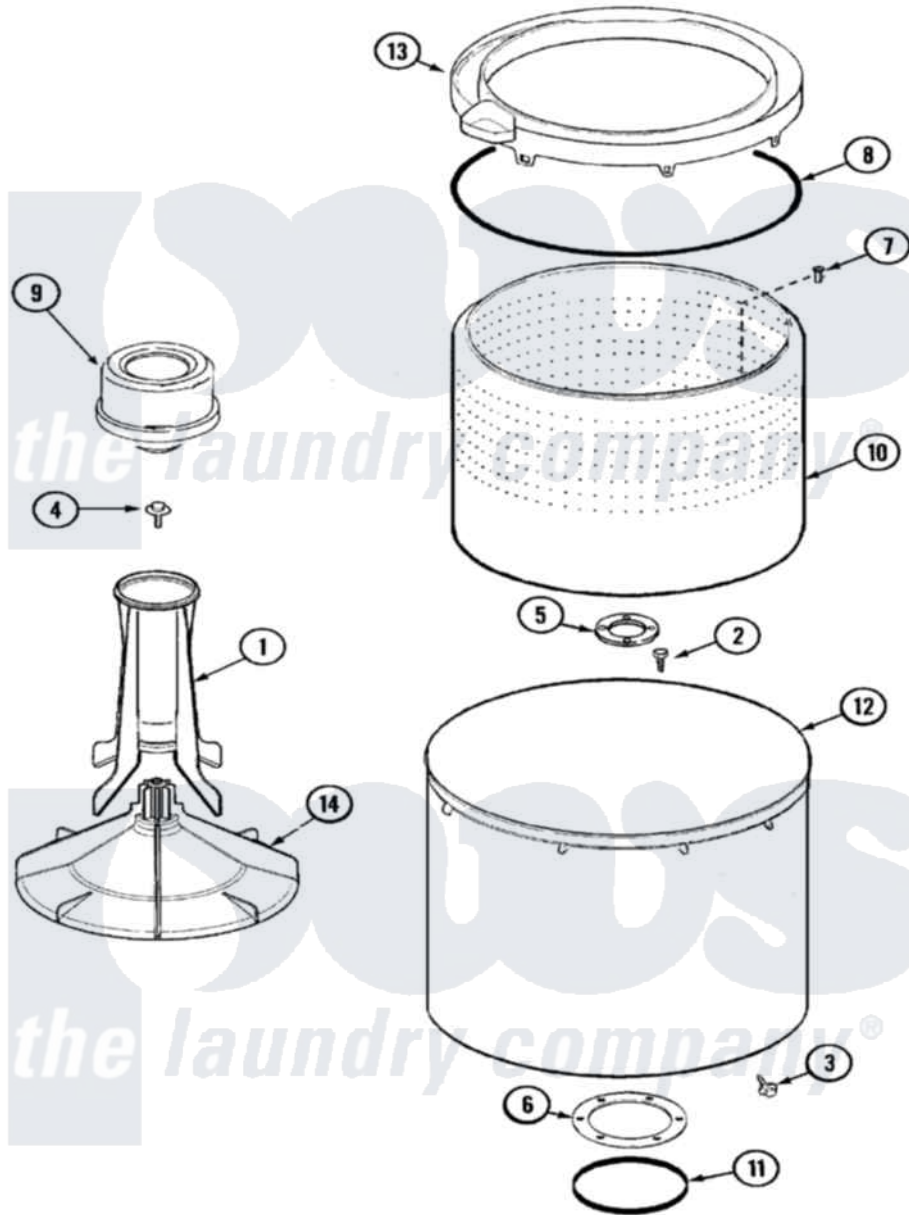

# Crosley CW7000A 04 - TUB

Crosley [Residential Crosley CW7000A Washer Parts](#) Parts Diagram 04 - TUB  
 Click on the part number to view part

Item	Original Part Number	Replaced By	Status	Part Description
1	<a href="#">21001521</a>			Top, Agitator
2	21001510	<a href="#">22002947</a>		Bolt, Tub
3	25-7953	<a href="#">22002933</a>		Screw
4	25-7948	<a href="#">W10309247</a>		Screw
5	<a href="#">35-3685</a>			Gasket, Basket To Centerpost
6	<a href="#">35-3686</a>			Gasket, Tub To Housing
7	25-7967	<a href="#">3400504</a>		Screw
8	<a href="#">35-2328</a>			Seal, Tub Top
9	<a href="#">21001905</a>			Dispenser, Fabric
10	<a href="#">21001529</a>			Basket Assembly
11	<a href="#">35-2978</a>			Seal, Tub/Housing
12	<a href="#">35-3700</a>			Tub Assembly
13	21001531		Not Available	TOP, TUB (PLASTIC)
14	<a href="#">21001530</a>			Base, Agitator