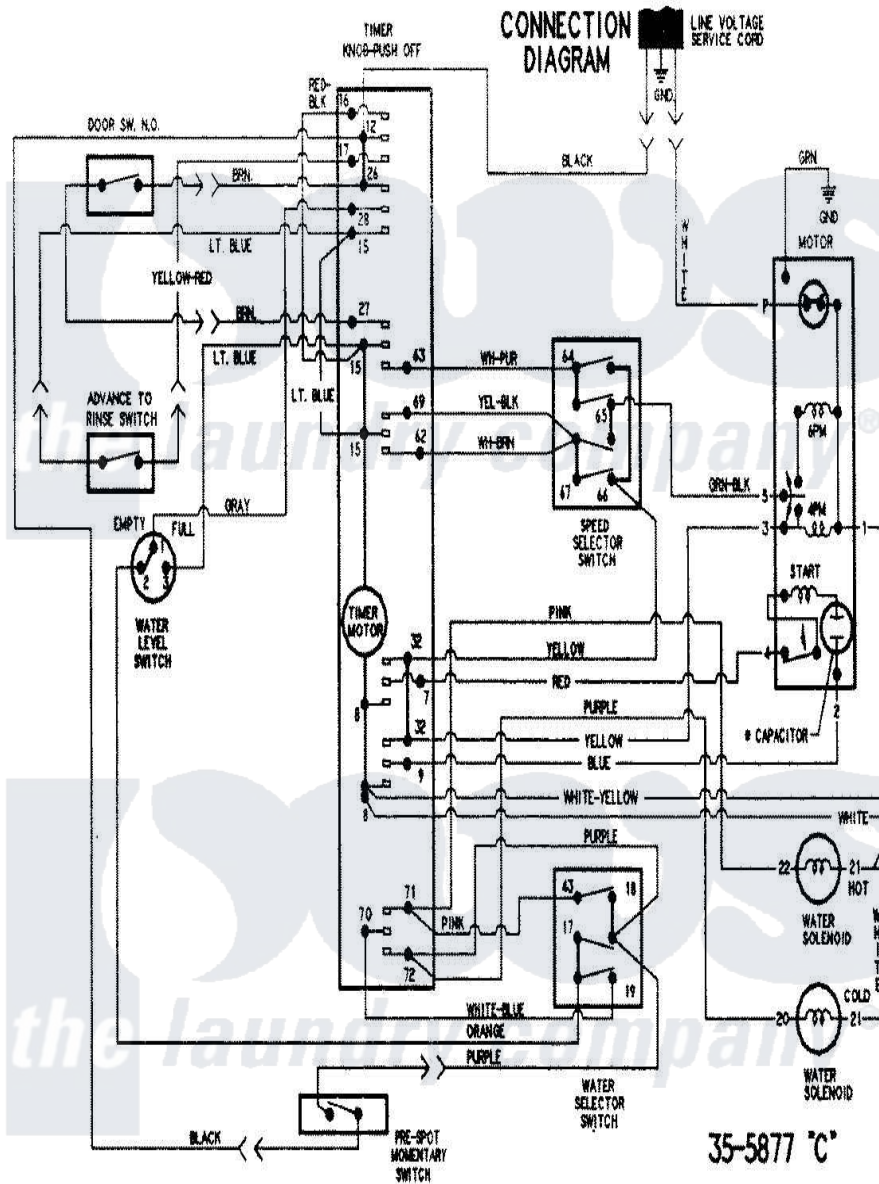

# Crosley CW7000A 05 - WIRING INFORMATION

Crosley [Residential Crosley CW7000A Washer Parts](#) Parts Diagram 05 - WIRING INFORMATION  
 Click on the part number to view part

Item	Original Part Number	Replaced By	Status	Part Description
NI	15002634		Not Available	WIRING INFORMATION