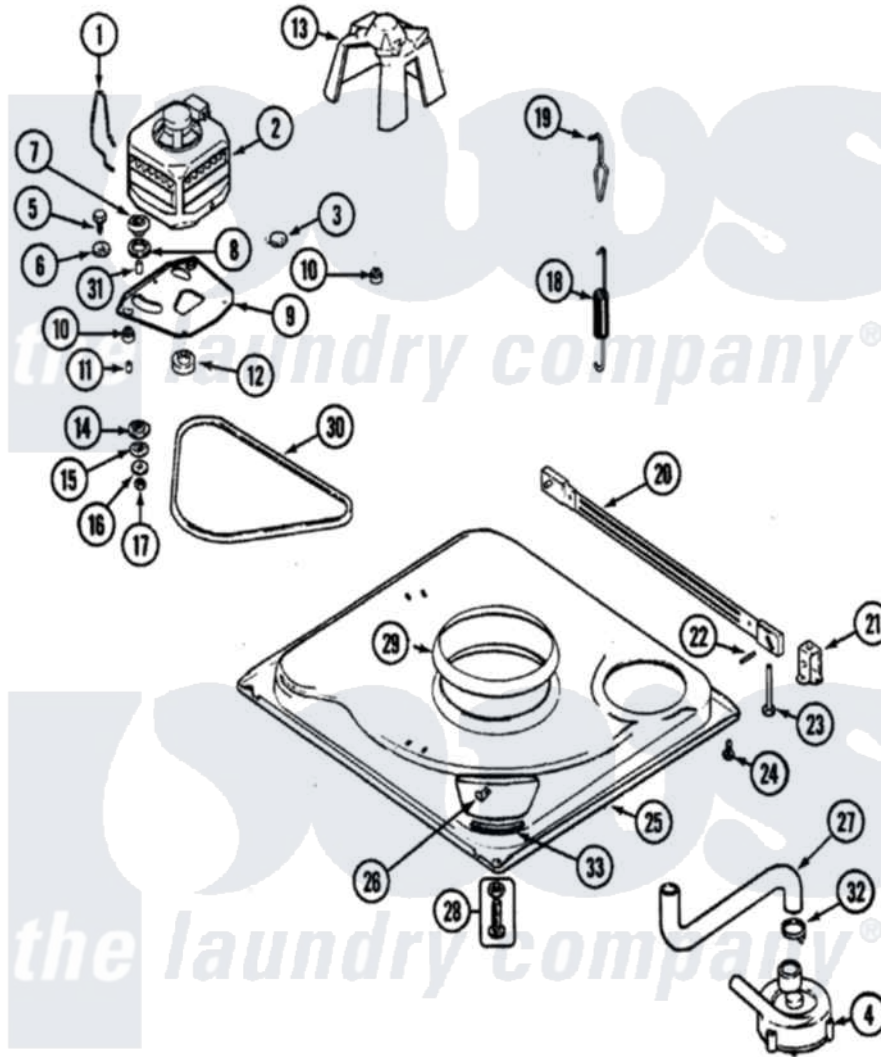

Crosley CW7000Q 01 - BASE

Crosley [Residential Crosley CW7000Q Washer Parts](#) Parts Diagram 01 - BASE
 Click on the part number to view part

Item	Original Part Number	Replaced By	Status	Part Description
1	21001110	22004376		Spring, Motor Pivot
2	21001750	21001950		MoTor, 2SP 1/2hp 120V/60Hz Hi-Tor
3	21001486			Foot Slide, Isolator
4	21001732	35-6465		Pump Assem
5	25-7833	21001977		Screw
6	25-7834			Washer, Motor/Base Screw
7	33-9946			Isolator, Motor
8	35-3570			Washer, Motor Pivot
9	21001366	21001783		Plate And Screw Assembly
10	35-3646			Isolator, Motor Plate
11	25-7831			Spacer, Mounting
12	21001506	21001950		MoTor, 2SP 1/2hp 120V/60Hz Hi-Tor
"	25-7117			Set Screw
13	22002721			Shield, Motor
14	35-3571			Slide, Motor Pivot

15	33-9967		Washer, Motor Isolator
16	25-7047		Washer, Flat
17	25-7325	Y707702	Locknut
18	21001598		Spring, Suspension
19	21001166		Hook, Suspension Spring
20	21001754	21001881	Bar, Stabilizer
21	35-2046		Bracket, Stabilizer
22	35-2052		Pin, Stabilizer
23	35-3020	22004469	Leg And Foot Self Stabalizing
24	31001041	308685	Side Trim)
25	21001169	12002701	Base Kit
26	25-7845		Speednut, Motor
27	35-3584	21001915	Hose, Tub To Pump
28	35-3507	25001119	Foot And Pad Assembly
29	21001161	21002026	Snubber
30	35-2512		Not Available
	21352320		BELT SHIELD
"	21352320		Belt, Drive
31	25-7830		Spacer
32	25-6068	285655	Clamp, Hose
33	35-2065		Pad, Motor Plate