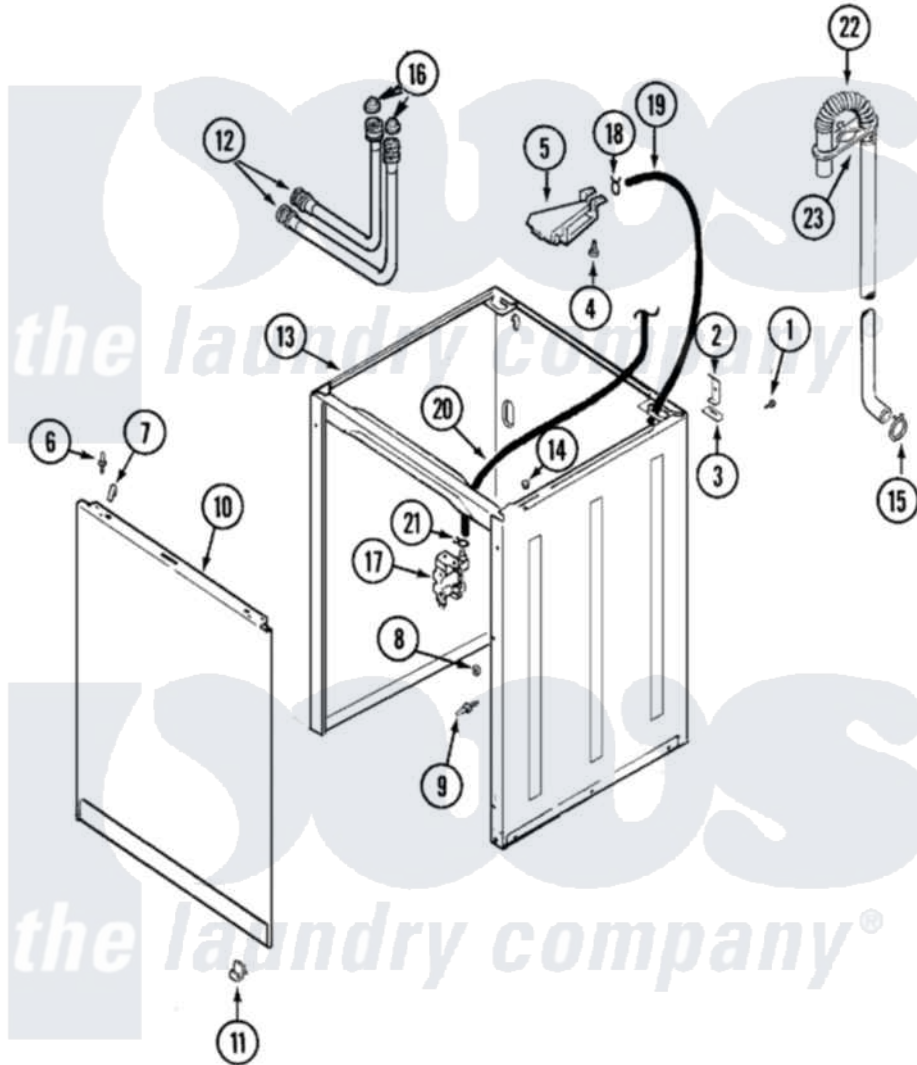

# Crosley CW7000Q 02 - CABINET

Crosley [Residential Crosley CW7000Q Washer Parts](#) Parts Diagram 02 - CABINET  
 Click on the part number to view part

Item	Original Part Number	Replaced By	Status	Part Description
1	25-7732	<a href="#">681414</a>		Screw, 10AB X 1/2
2	<a href="#">35-2846</a>			Hinge, Cabinet Top
3	<a href="#">35-4128</a>			Pad, Hinge
4	25-3092	<a href="#">90767</a>		Screw, 8A X 3/8 HeX Washer Head Tapping
5	<a href="#">21001760</a>			Flume Assembly / Water Diverter
6	<a href="#">53-0643</a>			Pin, Locator
7	<a href="#">25-7220</a>			Clip, Cabinet Top
8	25-0224	<a href="#">3400029</a>		Nut, Adapter Plate
9	<a href="#">53-0643</a>			Pin, Locator
10	<a href="#">21001781</a>			Panel, Front
"	<a href="#">21002011</a>			Pad, Cabinet
11	<a href="#">53-0120</a>			Clip, Front Panel
"	31001041	<a href="#">308685</a>		Side Trim )
12	33-7046	<a href="#">89503</a>		Hose-Inlet
"	33-7891	<a href="#">89503</a>		Hose-Inlet

13	21001780	<a href="#">21001877</a>	Cabinet
"	<a href="#">21001281</a>		Damper, Sound Pad
14	<a href="#">33-2653</a>		Bumper, Cabinet
15	25-7080	<a href="#">285655</a>	Clamp, Hose
16	<a href="#">33-4264N</a>		Strainer And Washer Kit
17	21001747	<a href="#">21001932</a>	Valve, Water Inlet
"	21001396	<a href="#">35-2374N</a>	Valve, Water
18	25-7867	<a href="#">596669</a>	Clamp, Manifold
19	35-2378	<a href="#">12002749</a>	Hose, Flume Kit
20	<a href="#">21001748</a>		Hose, Pressure Switch
21	25-7796	<a href="#">596669</a>	Clamp, Manifold
22	21001513	<a href="#">21001872</a>	Hose, Drain
23	22002701	<a href="#">22003814</a>	Retainer, Drain Hose