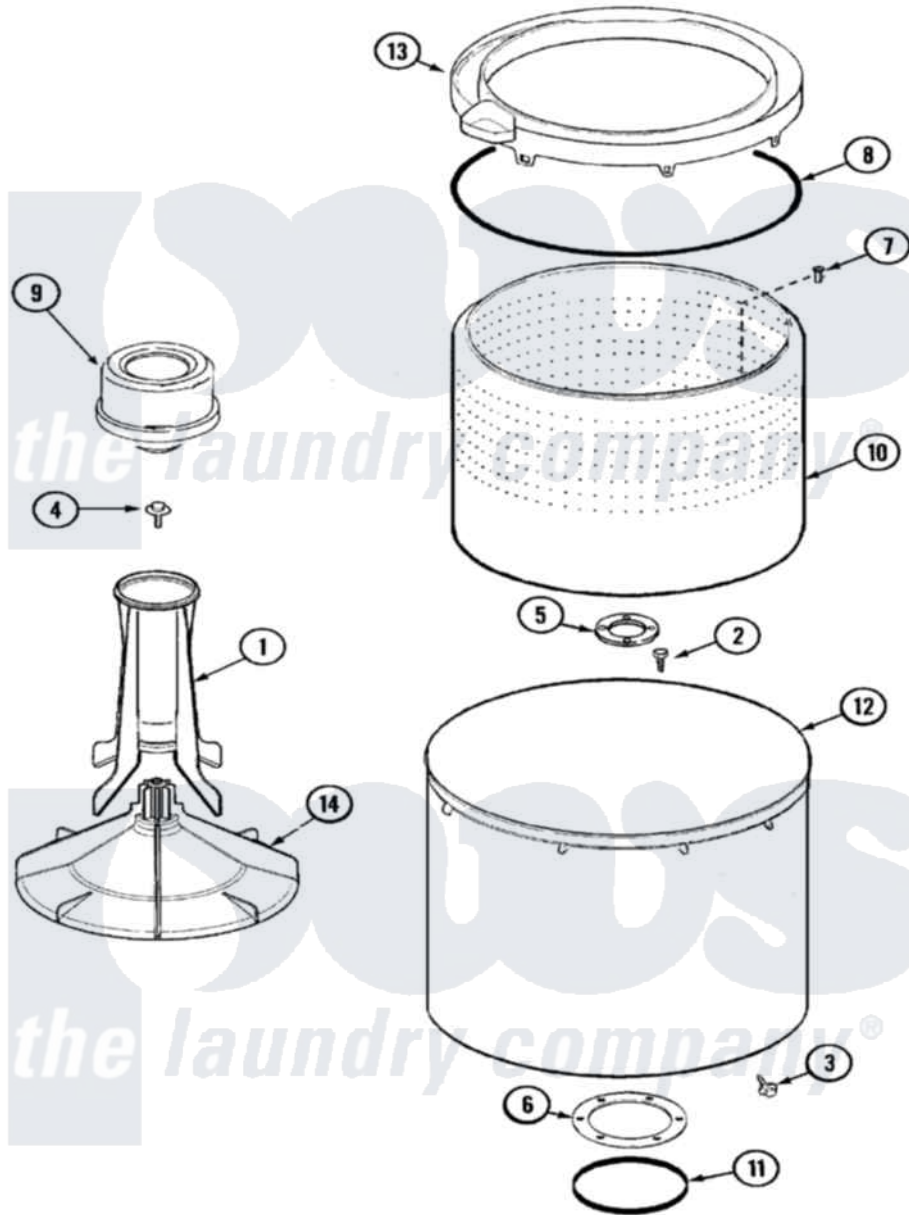

Crosley CW7000Q 05 - TUB

Crosley [Residential Crosley CW7000Q Washer Parts](#) Parts Diagram 05 - TUB
 Click on the part number to view part

Item	Original Part Number	Replaced By	Status	Part Description
1	21001521			Top, Agitator
2	21001510	22002947		Bolt, Tub
3	25-7953	22002933		Screw
4	25-7948	W10309247		Screw
5	35-3685			Gasket, Basket To Centerpost
6	35-3686			Gasket, Tub To Housing
7	25-7967	3400504		Screw
8	35-2328			Seal, Tub Top
9	21001905			Dispenser, Fabric
10	21001529			Basket Assembly
11	35-2978			Seal, Tub/Housing
12	35-3700			Tub Assembly
13	21001531		Not Available	TOP, TUB (PLASTIC)
14	21001530			Base, Agitator