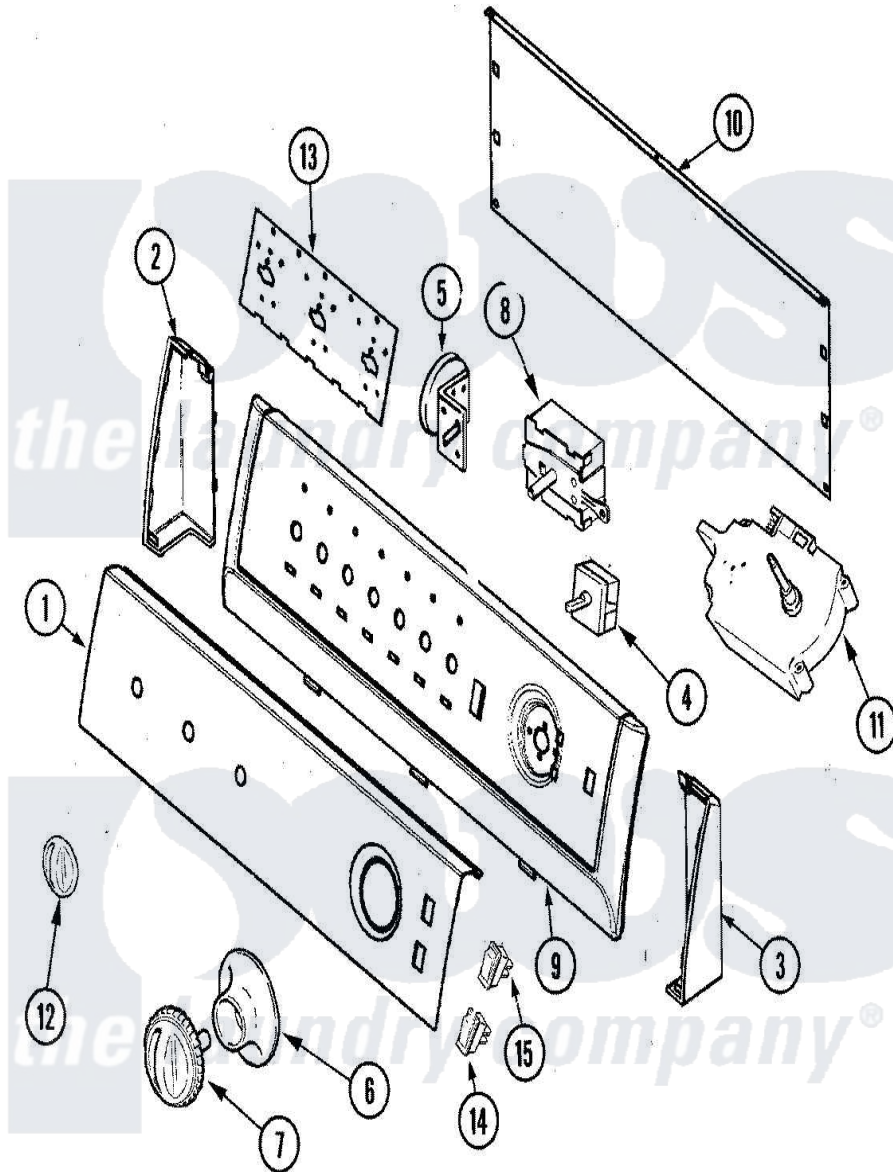

# Crosley CW7000W 03 - CONTROL PANEL

Crosley [Residential Crosley CW7000W Washer Parts](#) Parts Diagram 03 - CONTROL PANEL  
 Click on the part number to view part

Item	Original Part Number	Replaced By	Status	Part Description
1	<a href="#">21001566</a>			Panel, Control
2	<a href="#">21001546</a>			Endcap, Panel
"	25-3092	<a href="#">90767</a>		Screw, 8A X 3/8 HeX Washer Head Tapping
3	25-3092	<a href="#">90767</a>		Screw, 8A X 3/8 HeX Washer Head Tapping
"	<a href="#">21001547</a>			Endcap, Panel
4	<a href="#">21001226</a>			Switch, Water Temp. 4 Position
"	25-3092	<a href="#">90767</a>		Screw, 8A X 3/8 HeX Washer Head Tapping
5	<a href="#">21001554</a>			Switch, Water Level
"	25-3092	<a href="#">90767</a>		Screw, 8A X 3/8 HeX Washer Head Tapping
6	<a href="#">21001520</a>			Skirt, Timer Knob
7	<a href="#">21001526</a>			Knob, Timer
8	21001173	<a href="#">21001687</a>		Switch, Speed
9	<a href="#">21001552</a>			Frame , Control Panel

10	<a href="#">21001527</a>		Shield, Rear
"	25-3092	<a href="#">90767</a>	Screw, 8A X 3/8 HeX Washer Head Tapping
11	<a href="#">21001595</a>		Timer
"	25-3092	<a href="#">90767</a>	Screw, 8A X 3/8 HeX Washer Head Tapping
12	<a href="#">21001544</a>		Knob, Selector
13	<a href="#">21001603</a>		Shield, Control
14	21001714	<a href="#">21001813</a>	Switch, Rocker
15	<a href="#">21001482</a>		Switch, Momentary
NI	21001725	Not Available	MANUAL, USE & CARE (SPAN)
"	21001576	Not Available	MANUAL, USE & CARE