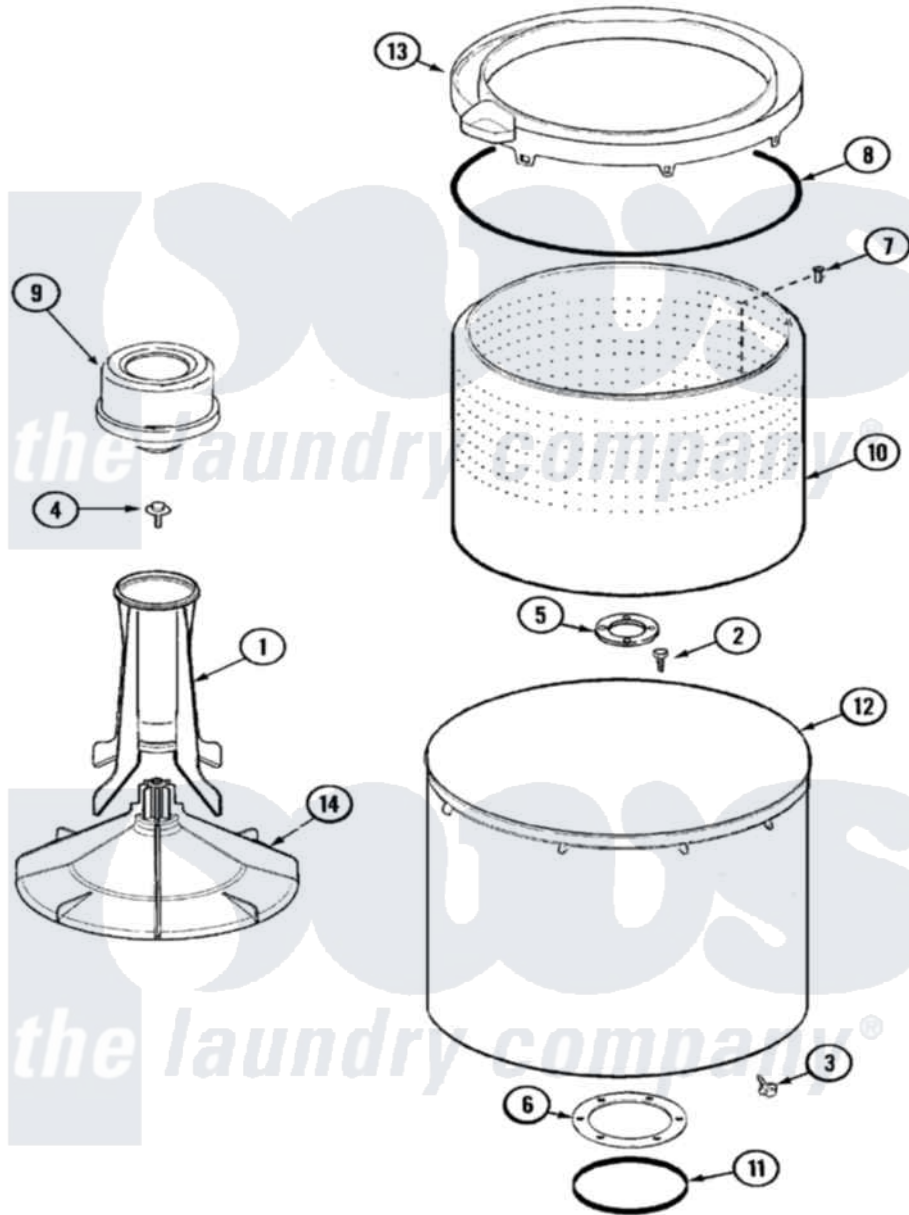

Crosley CW7000W 05 - TUB

Crosley [Residential Crosley CW7000W Washer Parts](#) Parts Diagram 05 - TUB
 Click on the part number to view part

Item	Original Part Number	Replaced By	Status	Part Description
1	21001521			Top, Agitator
2	21001510	22002947		Bolt, Tub
3	25-7953	22002933		Screw
4	25-7948	W10309247		Screw
5	35-3685			Gasket, Basket To Centerpost
6	35-3686			Gasket, Tub To Housing
7	25-7967	3400504		Screw
8	35-2328			Seal, Tub Top
9	21001905			Dispenser, Fabric
10	21001529			Basket Assembly
11	35-2978			Seal, Tub/Housing
12	35-3700			Tub Assembly
13	21001531		Not Available	TOP, TUB (PLASTIC)
14	21001530			Base, Agitator