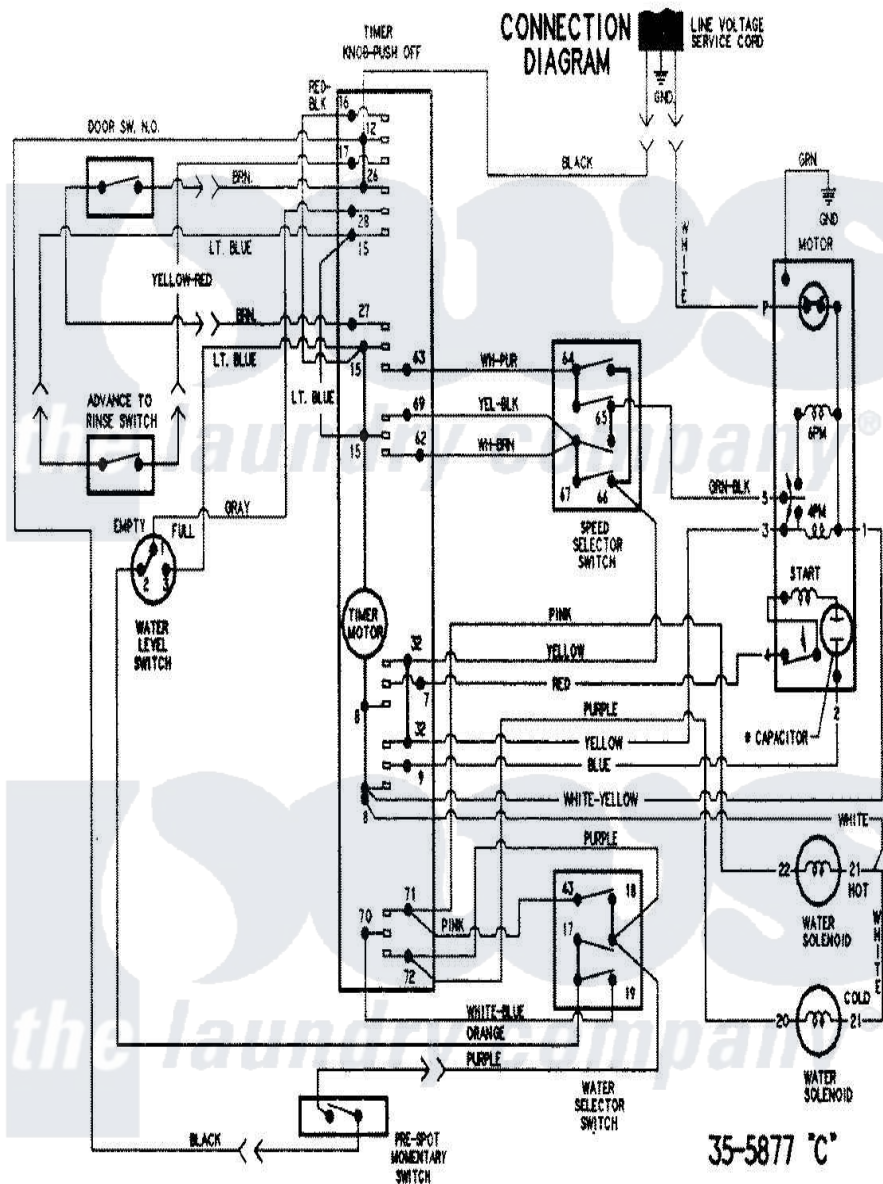

Crosley CW7000W 06 - WIRING INFORMATION

Crosley Residential Crosley CW7000W Washer Parts Parts Diagram 06 - WIRING INFORMATION
 Click on the part number to view part

Item	Original Part Number	Replaced By	Status	Part Description
NI	15002634		Not Available	WIRING INFORMATION