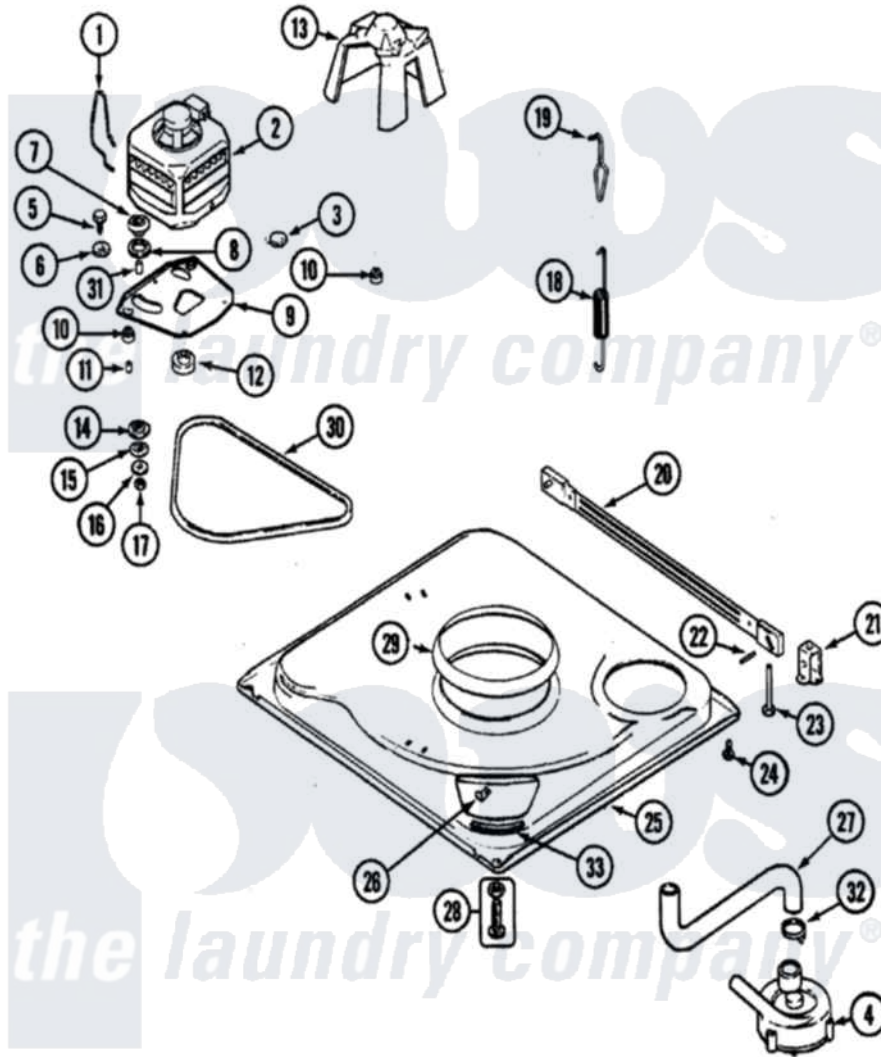

Crosley CW7500Q 01 - BASE

Crosley [Residential Crosley CW7500Q Washer Parts](#) Parts Diagram 01 - BASE
 Click on the part number to view part

Item	Original Part Number	Replaced By	Status	Part Description
1	21001110	22004376		Spring, Motor Pivot
2	21001750	21001950		MoTor, 2SP 1/2hp 120V/60Hz Hi-Tor
3	21001486			Foot Slide, Isolator
4	21001873	35-6780		Pump-Water
"	21001732	35-6465		Pump Assem
5	25-7833	21001977		Screw
6	25-7834			Washer, Motor/Base Screw
7	33-9946			Isolator, Motor
8	35-3570			Washer, Motor Pivot
9	21001366	21001783		Plate And Screw Assembly
10	35-3646			Isolator, Motor Plate
11	25-7831			Spacer, Mounting
12	21001506	21001950		MoTor, 2SP 1/2hp 120V/60Hz Hi-Tor
13	22002721			Shield, Motor
14	35-3571			Slide, Motor Pivot

15	33-9967		Washer, Motor Isolator
16	25-7047		Washer, Flat
17	25-7325	Y707702	Locknut
18	21001598		Spring, Suspension
19	21001166		Hook, Suspension Spring
20	21001754	21001881	Bar, Stabilizer
21	35-2046		Bracket, Stabilizer
22	35-2052		Pin, Stabilizer
23	35-3020	22004469	Leg And Foot Self Stabalizing
24	31001041	308685	Side Trim)
25	21001169	12002701	Base Kit
"	21001893	12002701	Base Kit
26	25-7845		Speednut, Motor
27	35-3584	21001915	Hose, Tub To Pump
"	21001915		Hose, Tub To Pump
28	35-3507	25001119	Foot And Pad Assembly
29	21001161	21002026	Snubber
30	35-2512	Not Available	BELT SHIELD
"	21352320		Belt, Drive
31	25-7830		Spacer
32	25-6068	285655	Clamp, Hose
33	35-2065		Pad, Motor Plate