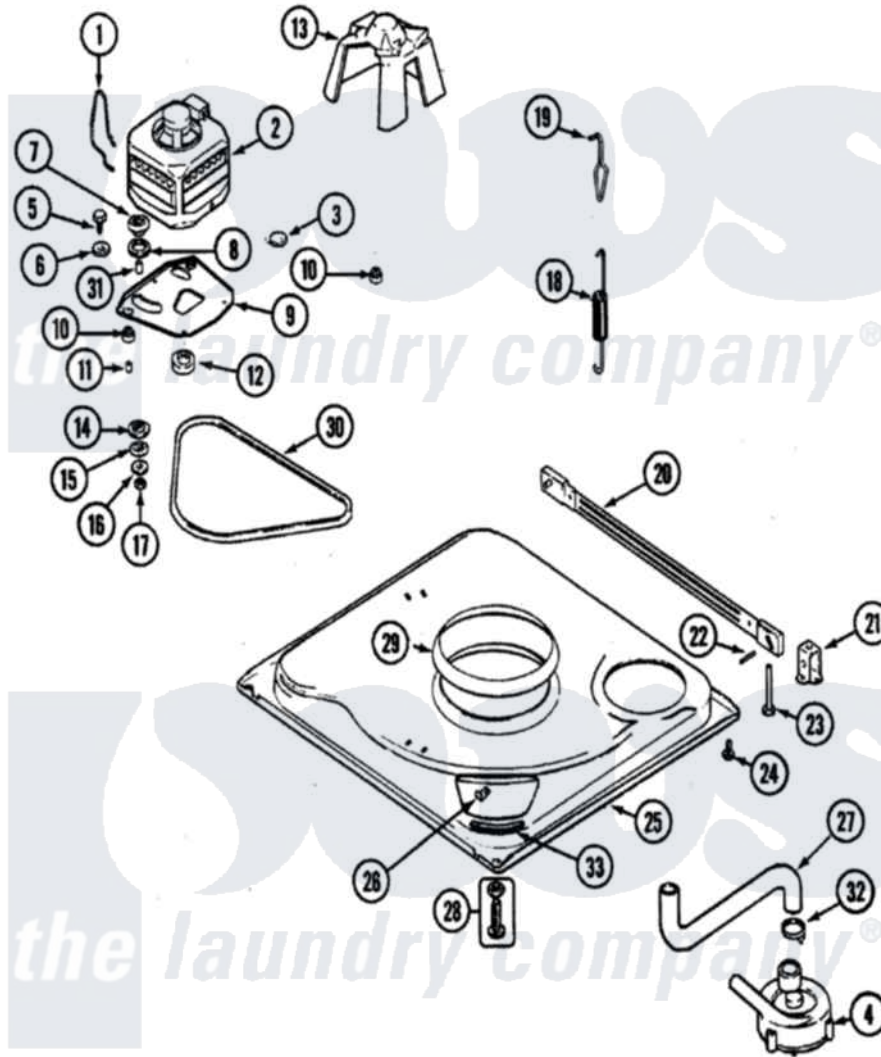

# Crosley CW7500Q 02 - BASE (SERIES 19)

Crosley [Residential Crosley CW7500Q Washer Parts](#) Parts Diagram 02 - BASE (SERIES 19)  
 Click on the part number to view part

Item	Original Part Number	Replaced By	Status	Part Description
1	21001110	<a href="#">22004376</a>		Spring, Motor Pivot
2	21001750	<a href="#">21001950</a>		MoTor, 2SP 1/2hp 120V/60Hz Hi-Tor
3	<a href="#">21001486</a>			Foot Slide, Isolator
4	21001873	<a href="#">35-6780</a>		Pump-Water
5	25-7833	<a href="#">21001977</a>		Screw
6	<a href="#">25-7834</a>			Washer, Motor/Base Screw
7	<a href="#">33-9946</a>			Isolator, Motor
8	<a href="#">35-3570</a>			Washer, Motor Pivot
9	<a href="#">21001783</a>			Plate And Screw Assembly
10	<a href="#">35-3646</a>			Isolator, Motor Plate
11	<a href="#">25-7831</a>			Spacer, Mounting
12	21001506	<a href="#">21001950</a>		MoTor, 2SP 1/2hp 120V/60Hz Hi-Tor
13	<a href="#">22002721</a>			Shield, Motor
14	<a href="#">35-3571</a>			Slide, Motor Pivot
15	<a href="#">33-9967</a>			Washer, Motor Isolator

16	<a href="#">25-7047</a>		Washer, Flat
17	25-7325	<a href="#">Y707702</a>	Locknut
18	12002102	<a href="#">12002773</a>	Spring
19	<a href="#">21001166</a>		Hook, Suspension Spring
20	21001754	<a href="#">21001881</a>	Bar, Stabilizer
21	<a href="#">35-2046</a>		Bracket, Stabilizer
22	<a href="#">35-2052</a>		Pin, Stabilizer
23	35-3020	<a href="#">22004469</a>	Leg And Foot Self Stabalizing
24	25-7828	<a href="#">489483</a>	Screw 10-32 X 1/2
25	21001893	<a href="#">12002701</a>	Base Kit
26	<a href="#">25-7845</a>		Speednut, Motor
27	<a href="#">21001915</a>		Hose, Tub To Pump
28	35-3507	<a href="#">25001119</a>	Foot And Pad Assembly
29	21001161	<a href="#">21002026</a>	Snubber
30	<a href="#">21352320</a>		Belt, Drive
31	<a href="#">25-7830</a>		Spacer
32	25-6068	<a href="#">285655</a>	Clamp, Hose
33	<a href="#">35-2065</a>		Pad, Motor Plate