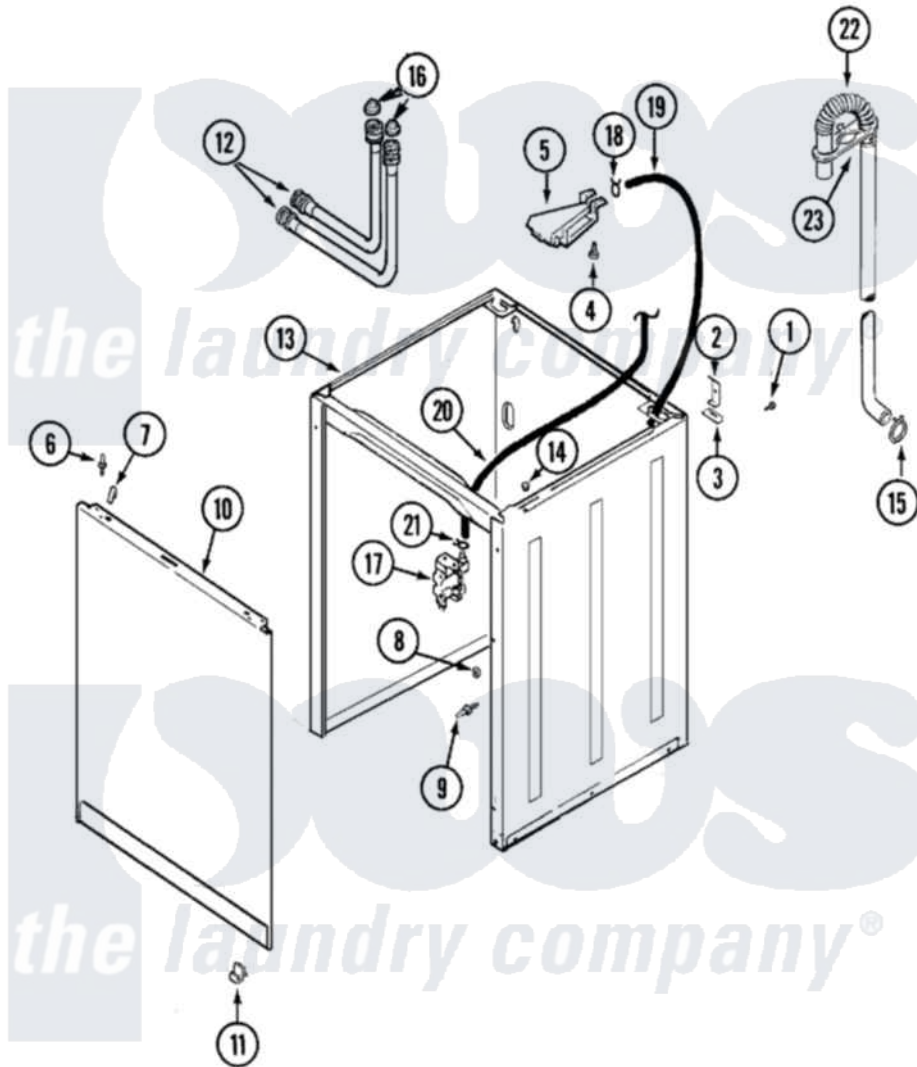

Crosley CW7500Q 03 - CABINET

Crosley [Residential Crosley CW7500Q Washer Parts](#) Parts Diagram 03 - CABINET
 Click on the part number to view part

Item	Original Part Number	Replaced By	Status	Part Description
1	25-7732	681414		Screw, 10AB X 1/2
2	35-2846			Hinge, Cabinet Top
3	35-4128			Pad, Hinge
4	25-3092	90767		Screw, 8A X 3/8 HeX Washer Head Tapping
5	21001760			Flume Assembly / Water Diverter
6	53-0643			Pin, Locator
7	25-7220			Clip, Cabinet Top
8	25-0224	3400029		Nut, Adapter Plate
9	53-0643			Pin, Locator
10	21001781			Panel, Front
"	21002011			Pad, Cabinet
11	53-0120			Clip, Front Panel
"	31001041	308685		Side Trim)
12	33-7046	89503		Hose-Inlet
"	33-7891	89503		Hose-Inlet

13	21001780	21001877	Cabinet
"	21001281		Damper, Sound Pad
14	33-2653		Bumper, Cabinet
15	25-7080	285655	Clamp, Hose
16	33-4264N		Strainer And Washer Kit
17	21001747	21001932	Valve, Water Inlet
"	21001396	35-2374N	Valve, Water
18	25-7867	596669	Clamp, Manifold
19	35-2378	12002749	Hose, Flume Kit
20	21001749	21001748	Hose, Pressure Switch
21	25-7796	596669	Clamp, Manifold
22	21001513	21001872	Hose, Drain
23	22002701	22003814	Retainer, Drain Hose