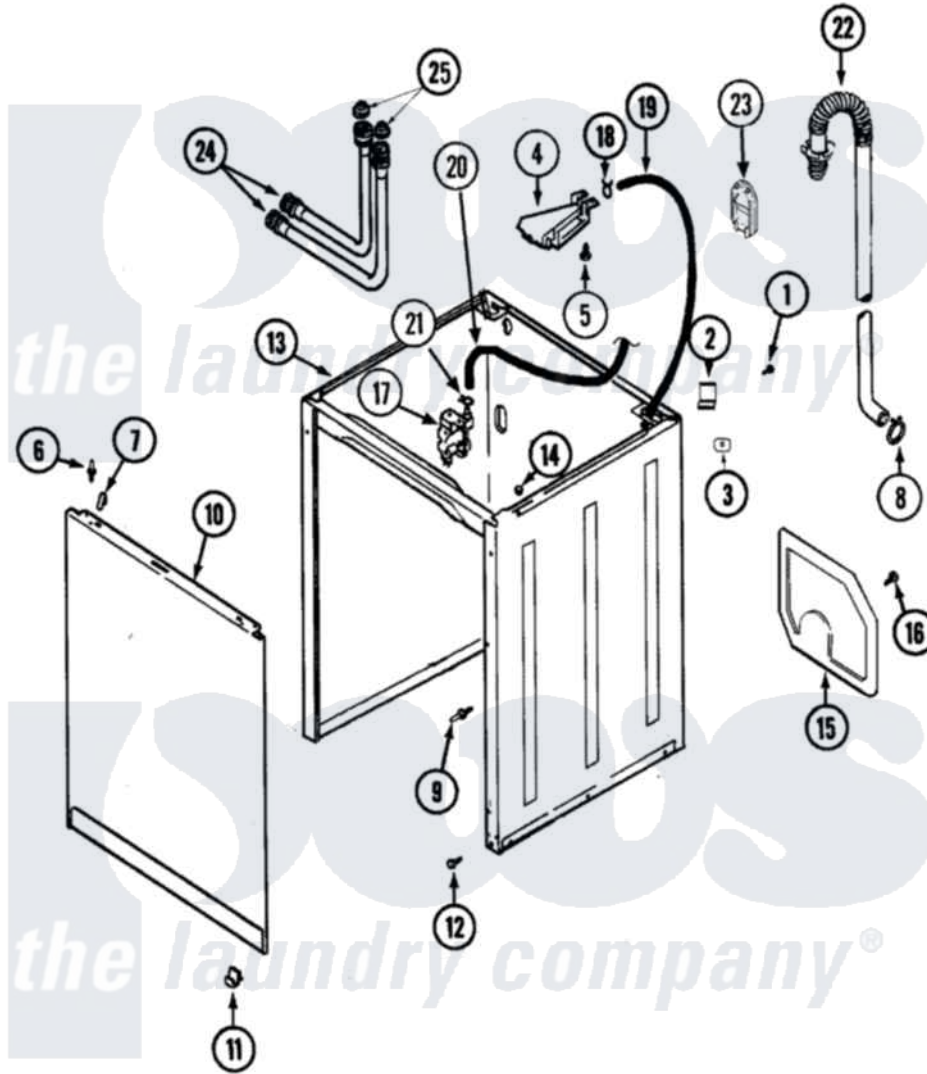

Crosley CW7500Q 04 - CABINET (SERIES 16)

Crosley [Residential Crosley CW7500Q Washer Parts](#) Parts Diagram 04 - CABINET (SERIES 16)
 Click on the part number to view part

Item	Original Part Number	Replaced By	Status	Part Description
1	25-7893			Screw
2	35-2846			Hinge, Cabinet Top
3	35-4128			Pad, Hinge
4	21001760			Flume Assembly / Water Diverter
5	25-3092	90767		Screw, 8A X 3/8 HeX Washer Head Tapping
6	25-0224	3400029		Nut, Adapter Plate
"	53-0643			Pin, Locator
"	53-0200			Sleeve, Locator Pin
7	25-7220			Clip, Cabinet Top
8	21001875	285655		Clamp, Hose
9	21001829			Post, Locating
10	21001781			Panel, Front
"	21002011			Pad, Cabinet
"	21001281			Damper, Sound Pad
11	53-0120			Clip, Front Panel

"	25-7732	681414	Screw, 10AB X 1/2
12	35-4129		Bumper, Cabinet
13	21001877		Cabinet
14	33-2653		Bumper, Cabinet
15	21001876		Shield, Rear
16	25-7732	681414	Screw, 10AB X 1/2
17	21001747	21001932	Valve, Water Inlet
18	25-7867	596669	Clamp, Manifold
19	35-2378	12002749	Hose, Flume Kit
20	21001748		Hose, Pressure Switch
21	25-7796	596669	Clamp, Manifold
22	21001872		Hose, Drain
23	21001874		Outlet, Drain Hose
24	33-7046	89503	Hose-Inlet
"	33-7891	89503	Hose-Inlet
25	33-4264N		Strainer And Washer Kit