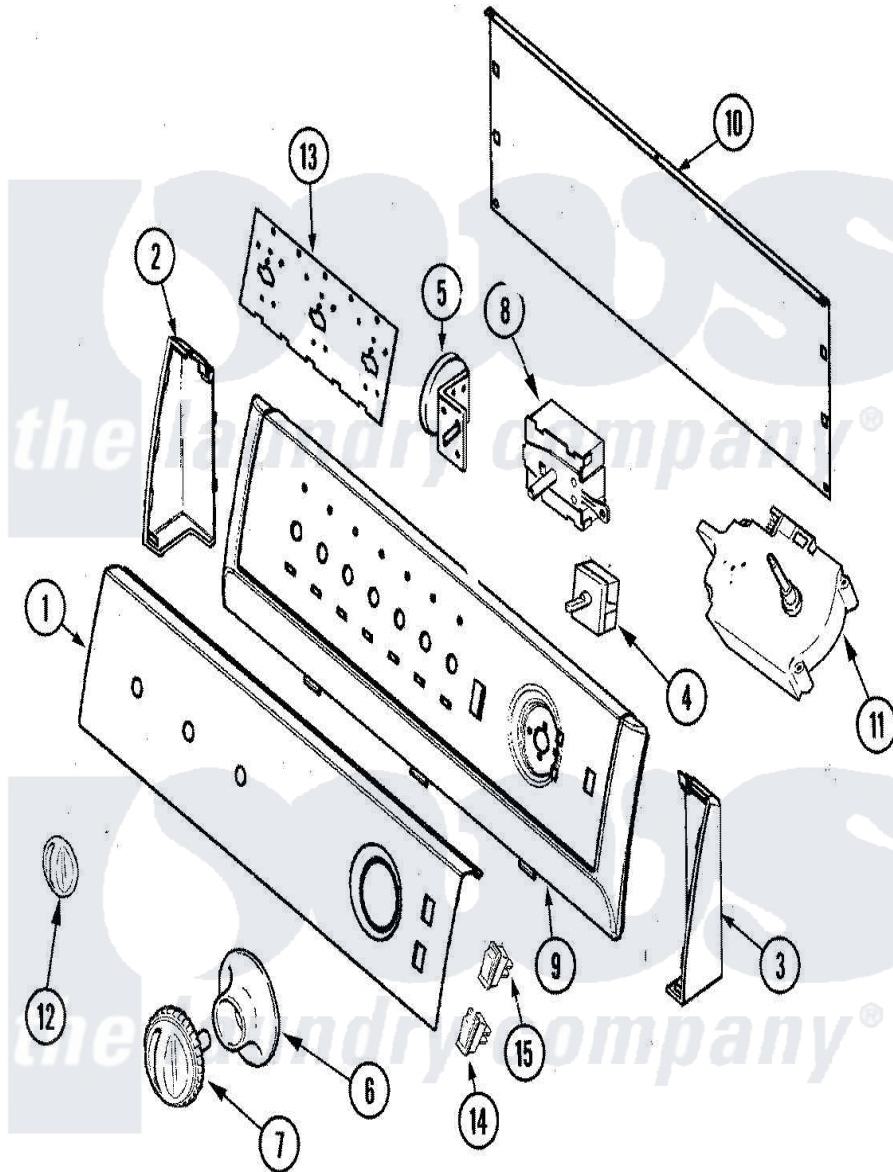

Crosley CW7500Q 05 - CONTROL PANEL

Crosley [Residential Crosley CW7500Q Washer Parts](#) Parts Diagram 05 - CONTROL PANEL
 Click on the part number to view part

Item	Original Part Number	Replaced By	Status	Part Description
1	21001807			Panel, Control
"	21001566			Panel, Control
2	21001769			Endcap, Panel
"	25-3092	90767		Screw, 8A X 3/8 HeX Washer Head Tapping
3	21001768			Endcap, Panel
"	25-3092	90767		Screw, 8A X 3/8 HeX Washer Head Tapping
4	21001226			Switch, Water Temp. 4 Position
"	25-3092	90767		Screw, 8A X 3/8 HeX Washer Head Tapping
5	25-3092	90767		Screw, 8A X 3/8 HeX Washer Head Tapping
"	21001554			Switch, Water Level
"	21001882			Switch, Pressure
6	21001771			Skirt, Timer Knob
7	21001770			Knob, Timer

8	21001173	21001687	Switch, Speed
9	21001767		Frame
10	25-3092	90767	Screw, 8A X 3/8 HeX Washer Head Tapping
"	21001527		Shield, Rear
11	21001595		Timer
"	25-3092	90767	Screw, 8A X 3/8 HeX Washer Head Tapping
12	21001772		Knob, Selector
13	21001603		Shield, Control
14	21001776		Switch, Rocker
15	21001777	Not Available	SWITCH, MOMENTARY (BSQ)
NI	21001935		Harness, Wiring
"	21001788		Harness, Wire
"	21001810	Not Available	MANUAL, USE & CARE